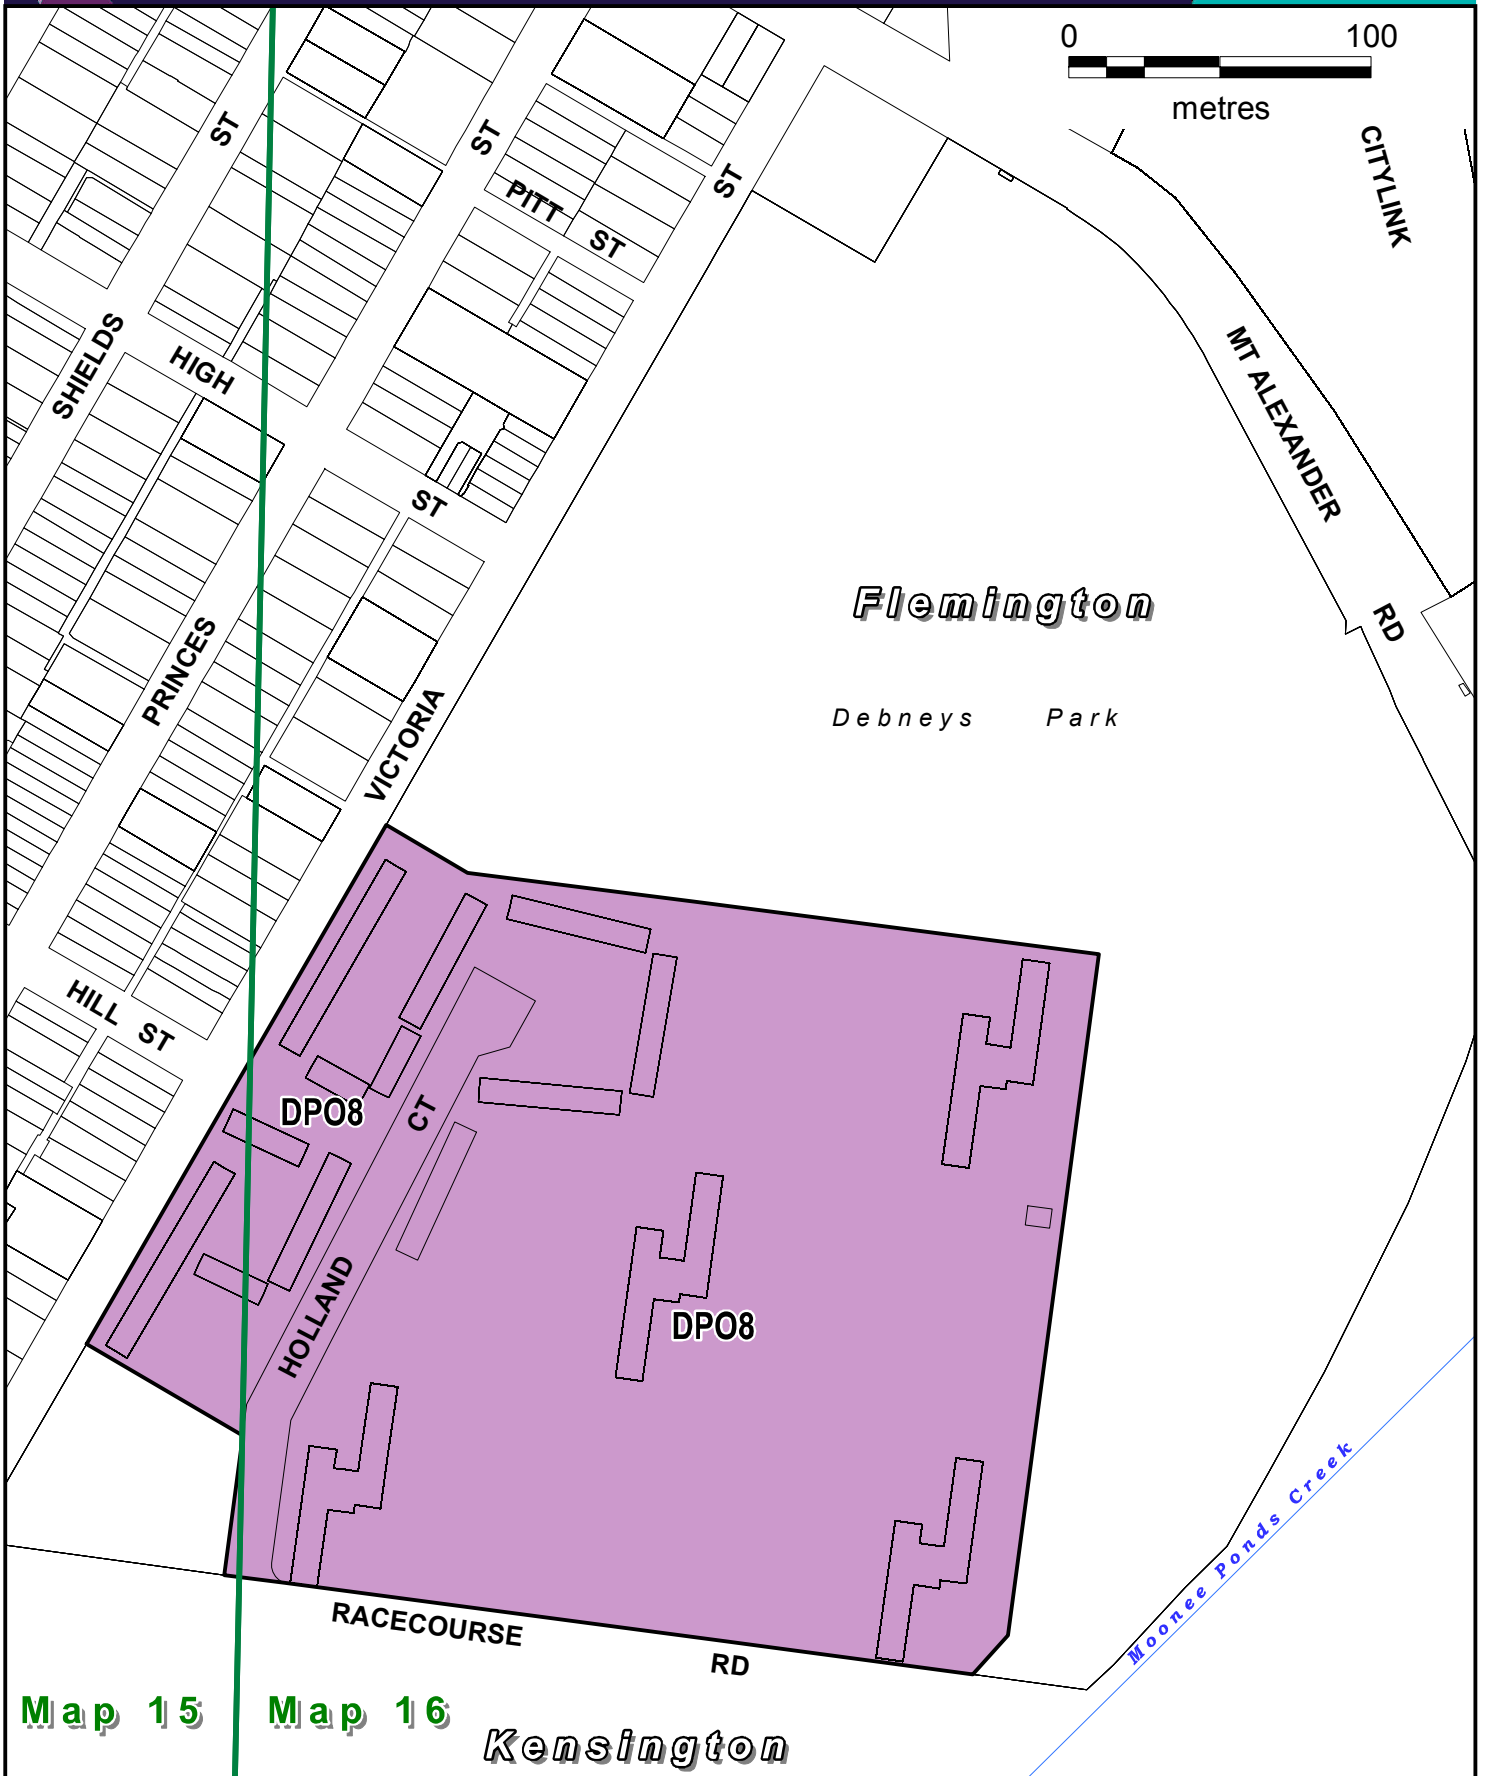

MOONEE VALLEY PLANNING SCHEME

Map 15

Map 16

Kensington

LEGEND

 DPO8 Development Plan Overlay - Schedule 8

Part of Planning Scheme Maps 15DPO & 16DPO

AMENDMENT C177