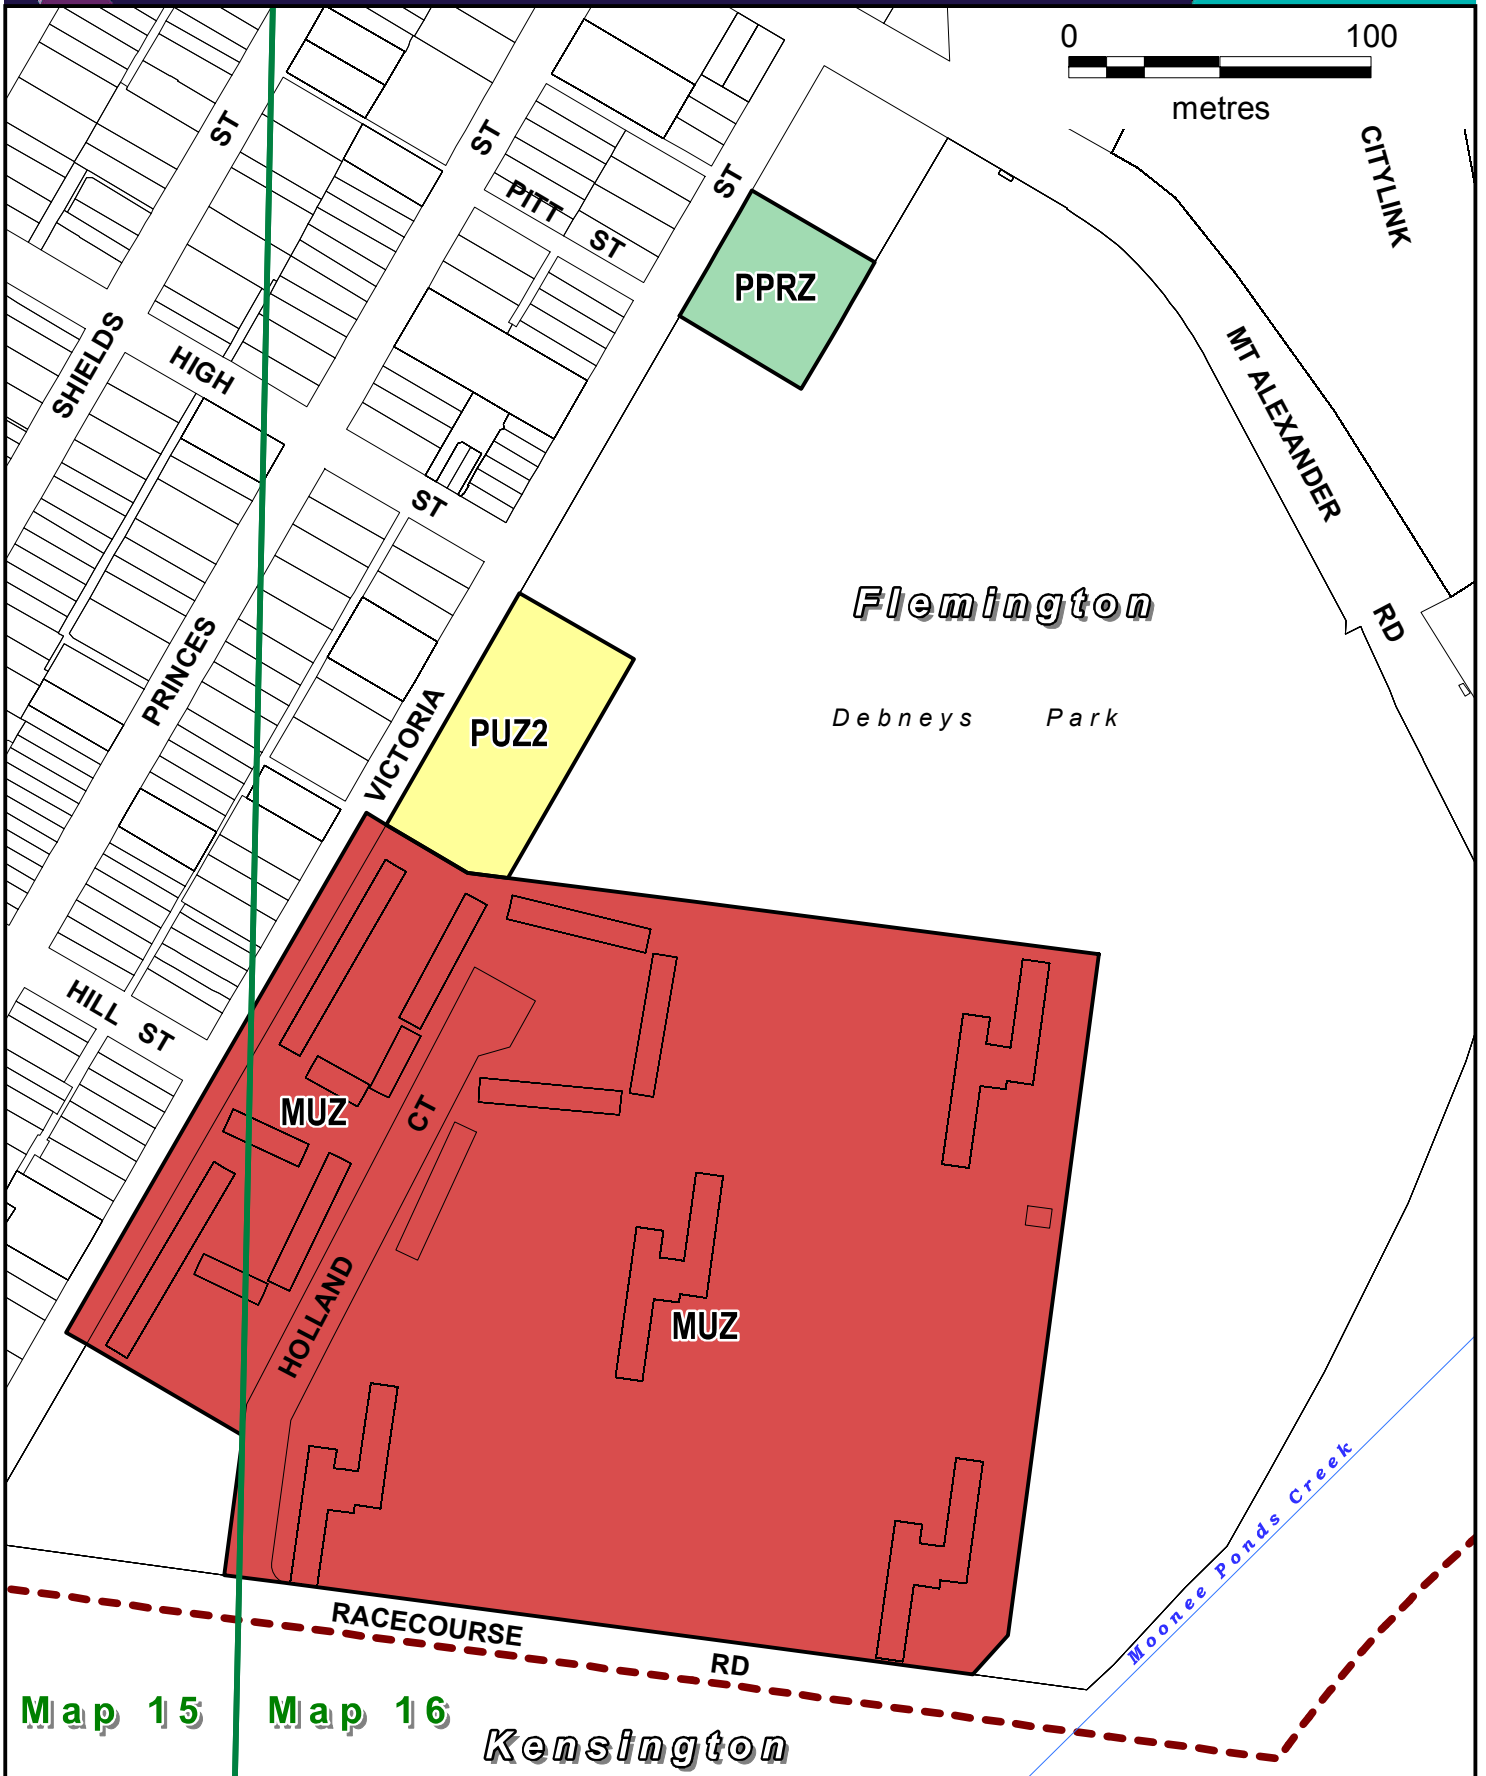

MOONEE VALLEY PLANNING SCHEME

Map 15

Map 16

Kensington

LEGEND

- MUZ** Mixed Use Zone
- PPRZ** Public Park and Recreation Zone

- PUZ2** Public Use Zone - Education

Part of Planning Scheme Maps 15 & 16