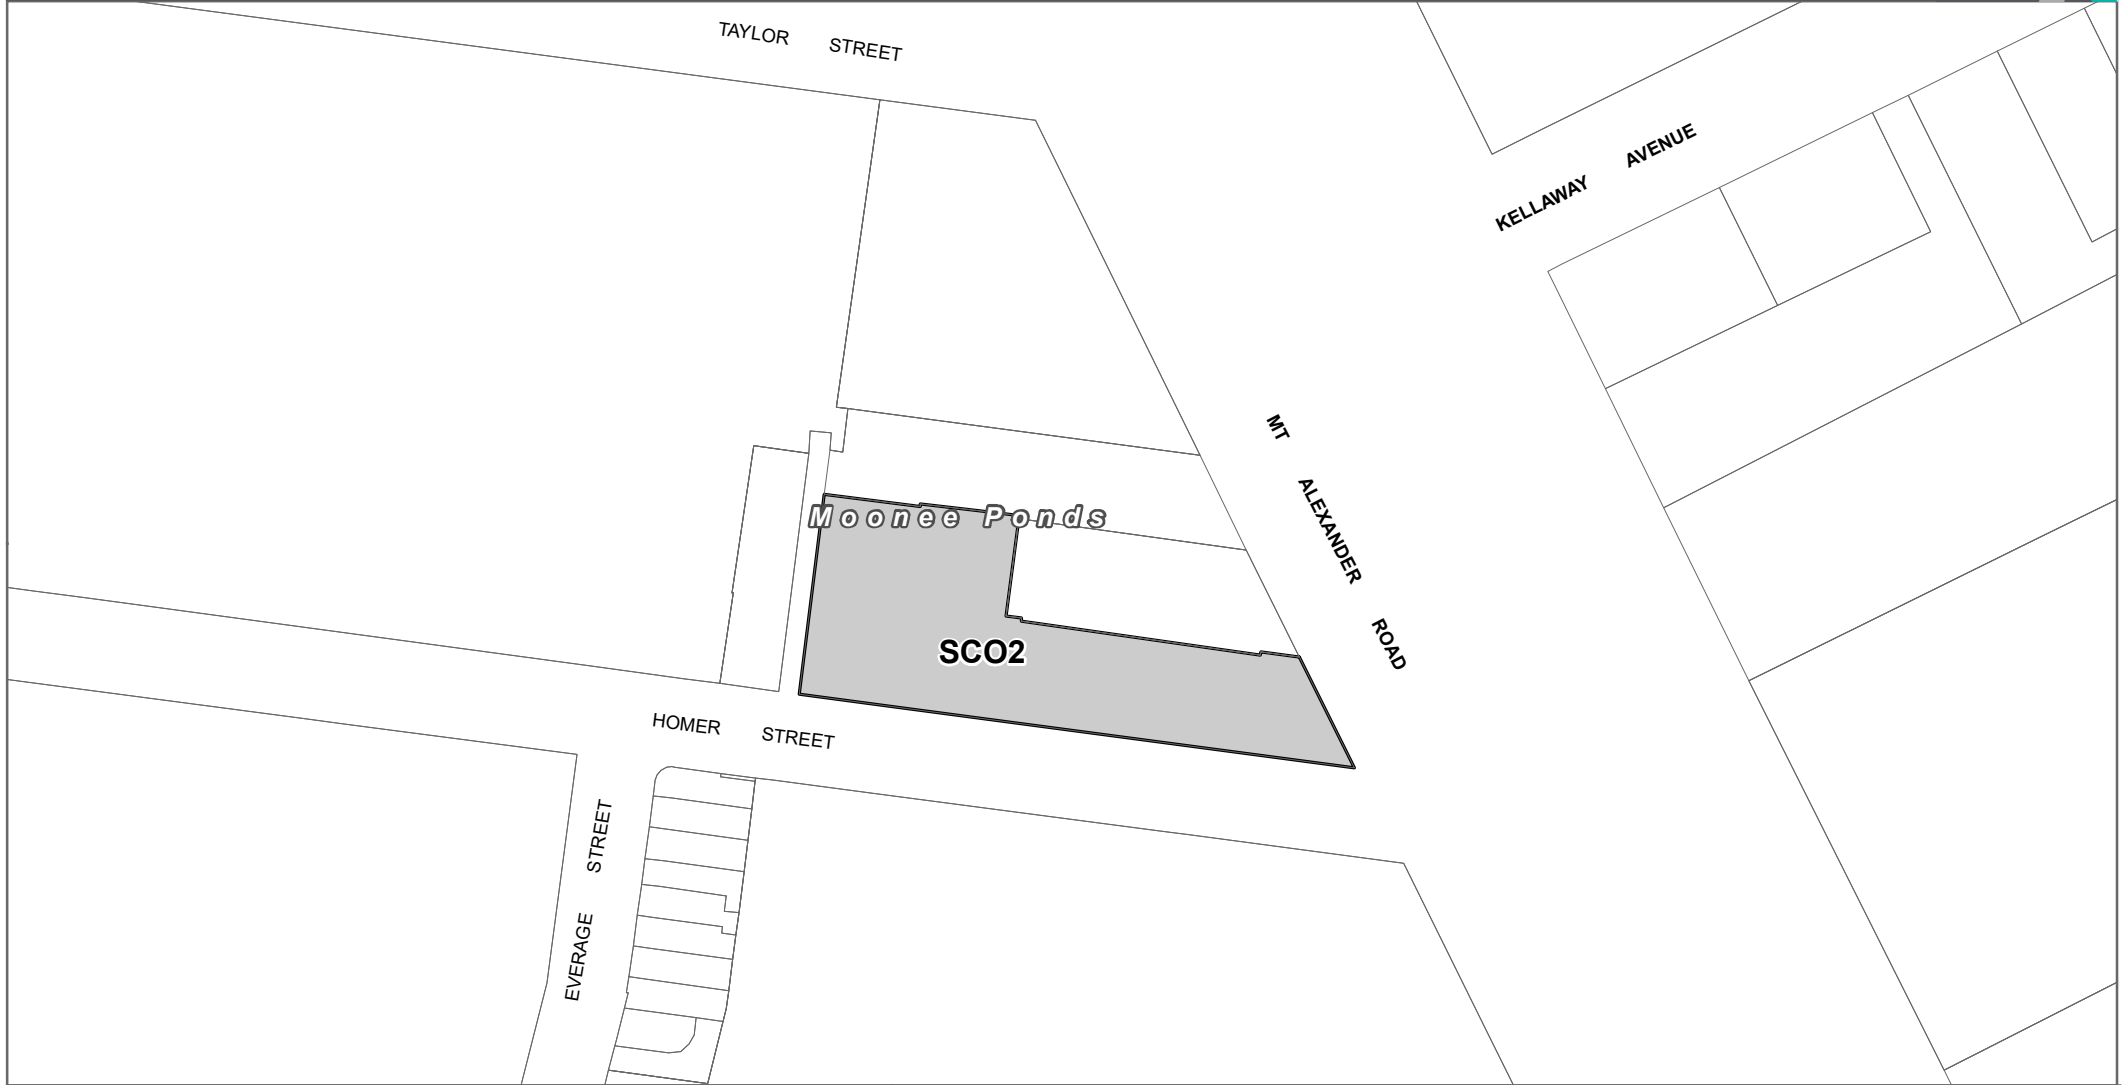

MOONEE VALLEY PLANNING SCHEME - LOCAL PROVISION AMENDMENT C233moon

LEGEND

-  SCO2 - Specific Controls Overlay - Schedule 2
-  Local Government Area

Disclaimer
This publication may be of assistance to you but the State of Victoria and its employees do not guarantee that the publication is without flaw of any kind or is wholly appropriate for your particular purposes and therefore disclaims all liability for any error, loss or other consequence which may arise from you relying on any information in this publication.

© The State of Victoria Department of Transport and Planning 2023

Planning Group
Print Date: 24/08/2023
Amendment Version: 1

Department of Transport and Planning

Part of Planning Scheme Map 12SCO