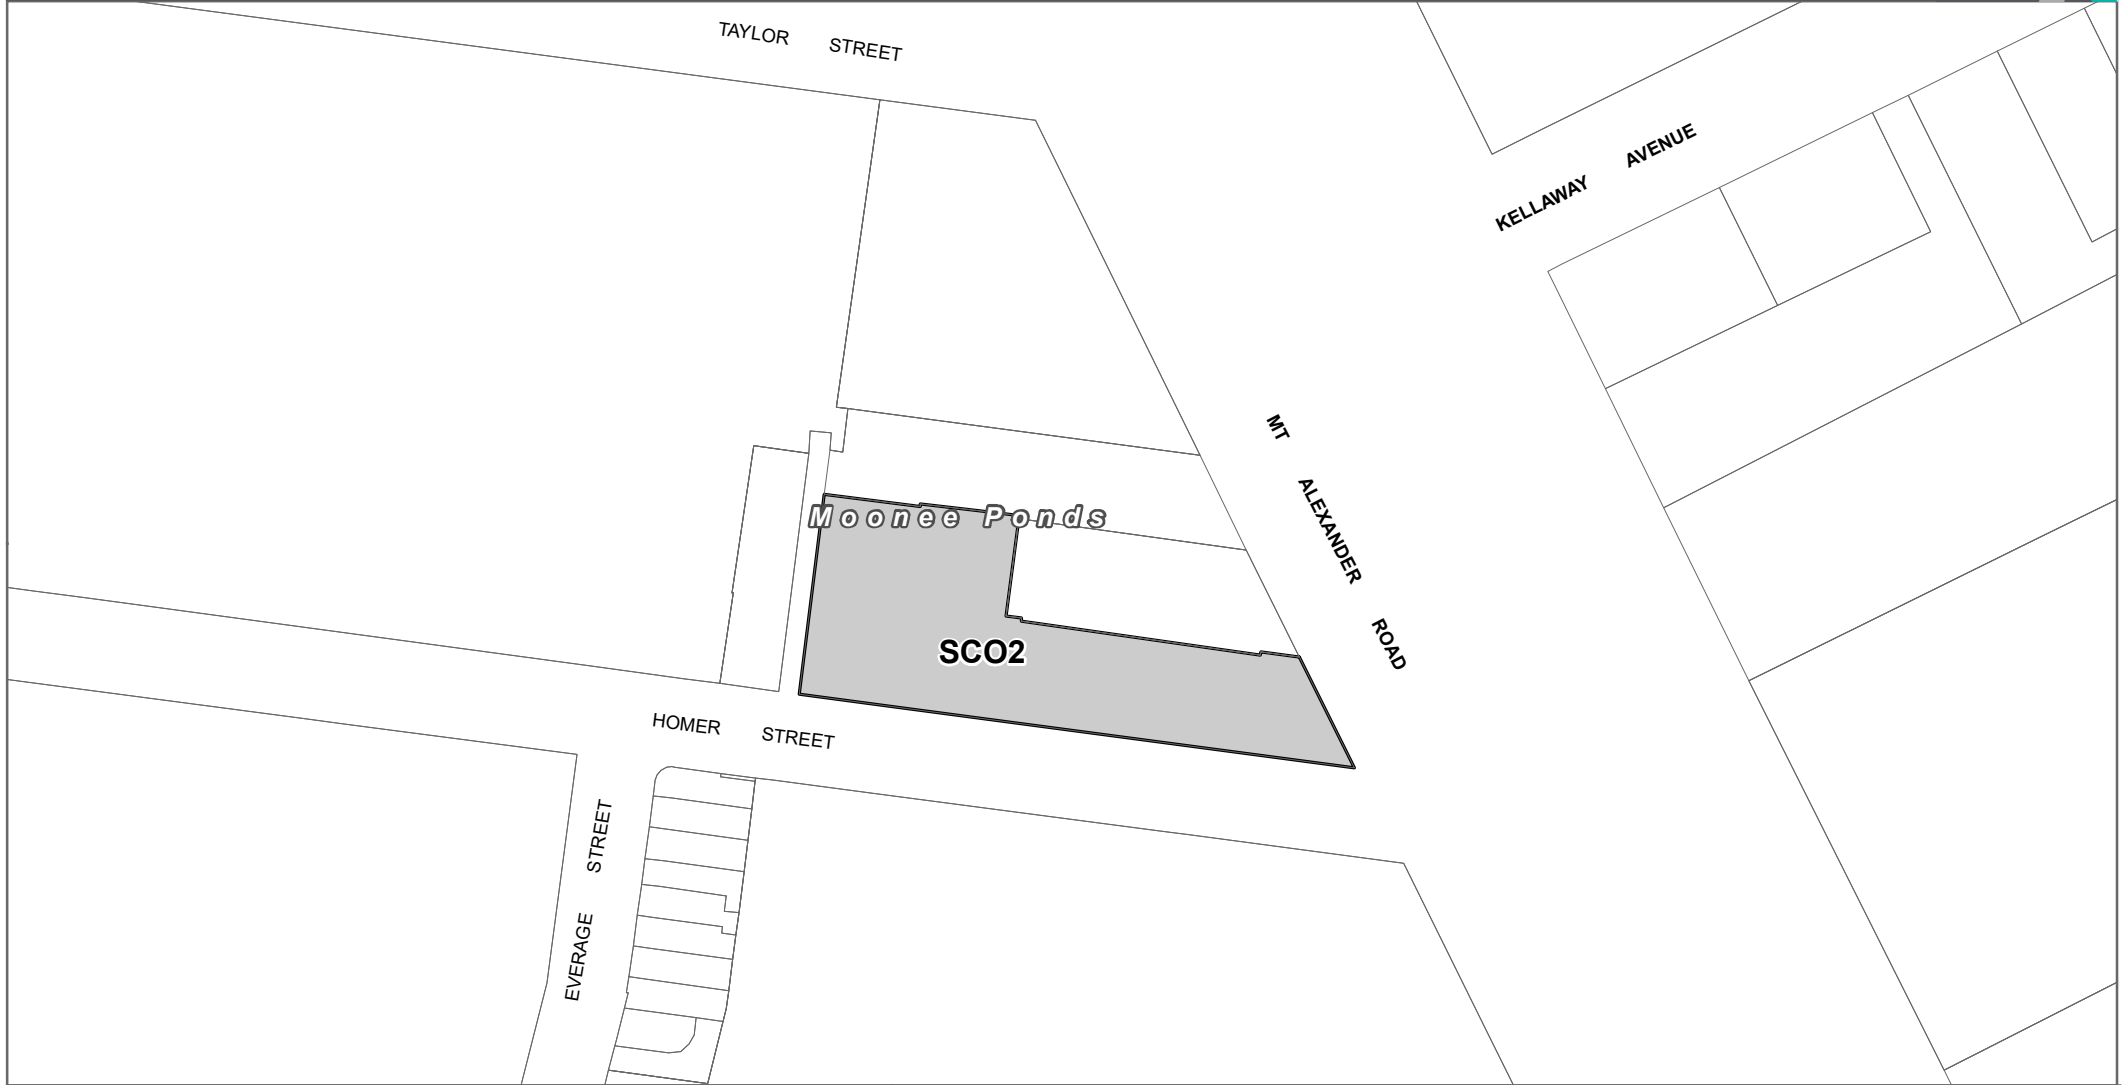

MOONEE VALLEY PLANNING SCHEME - LOCAL PROVISION AMENDMENT C233moon

LEGEND

-  SCO2 - Specific Controls Overlay - Schedule 2
-  Local Government Area

Disclaimer
 This publication may be of assistance to you but the State of Victoria and its employees do not guarantee that the publication is without flaw of any kind or is wholly appropriate for your particular purposes and therefore disclaims all liability for any error, loss or other consequence which may arise from you relying on any information in this publication.

© The State of Victoria Department of Transport and Planning 2023

Planning Group
 Print Date: 24/08/2023
 Amendment Version: 1

Department of Transport and Planning

Part of Planning Scheme Map 12SCO