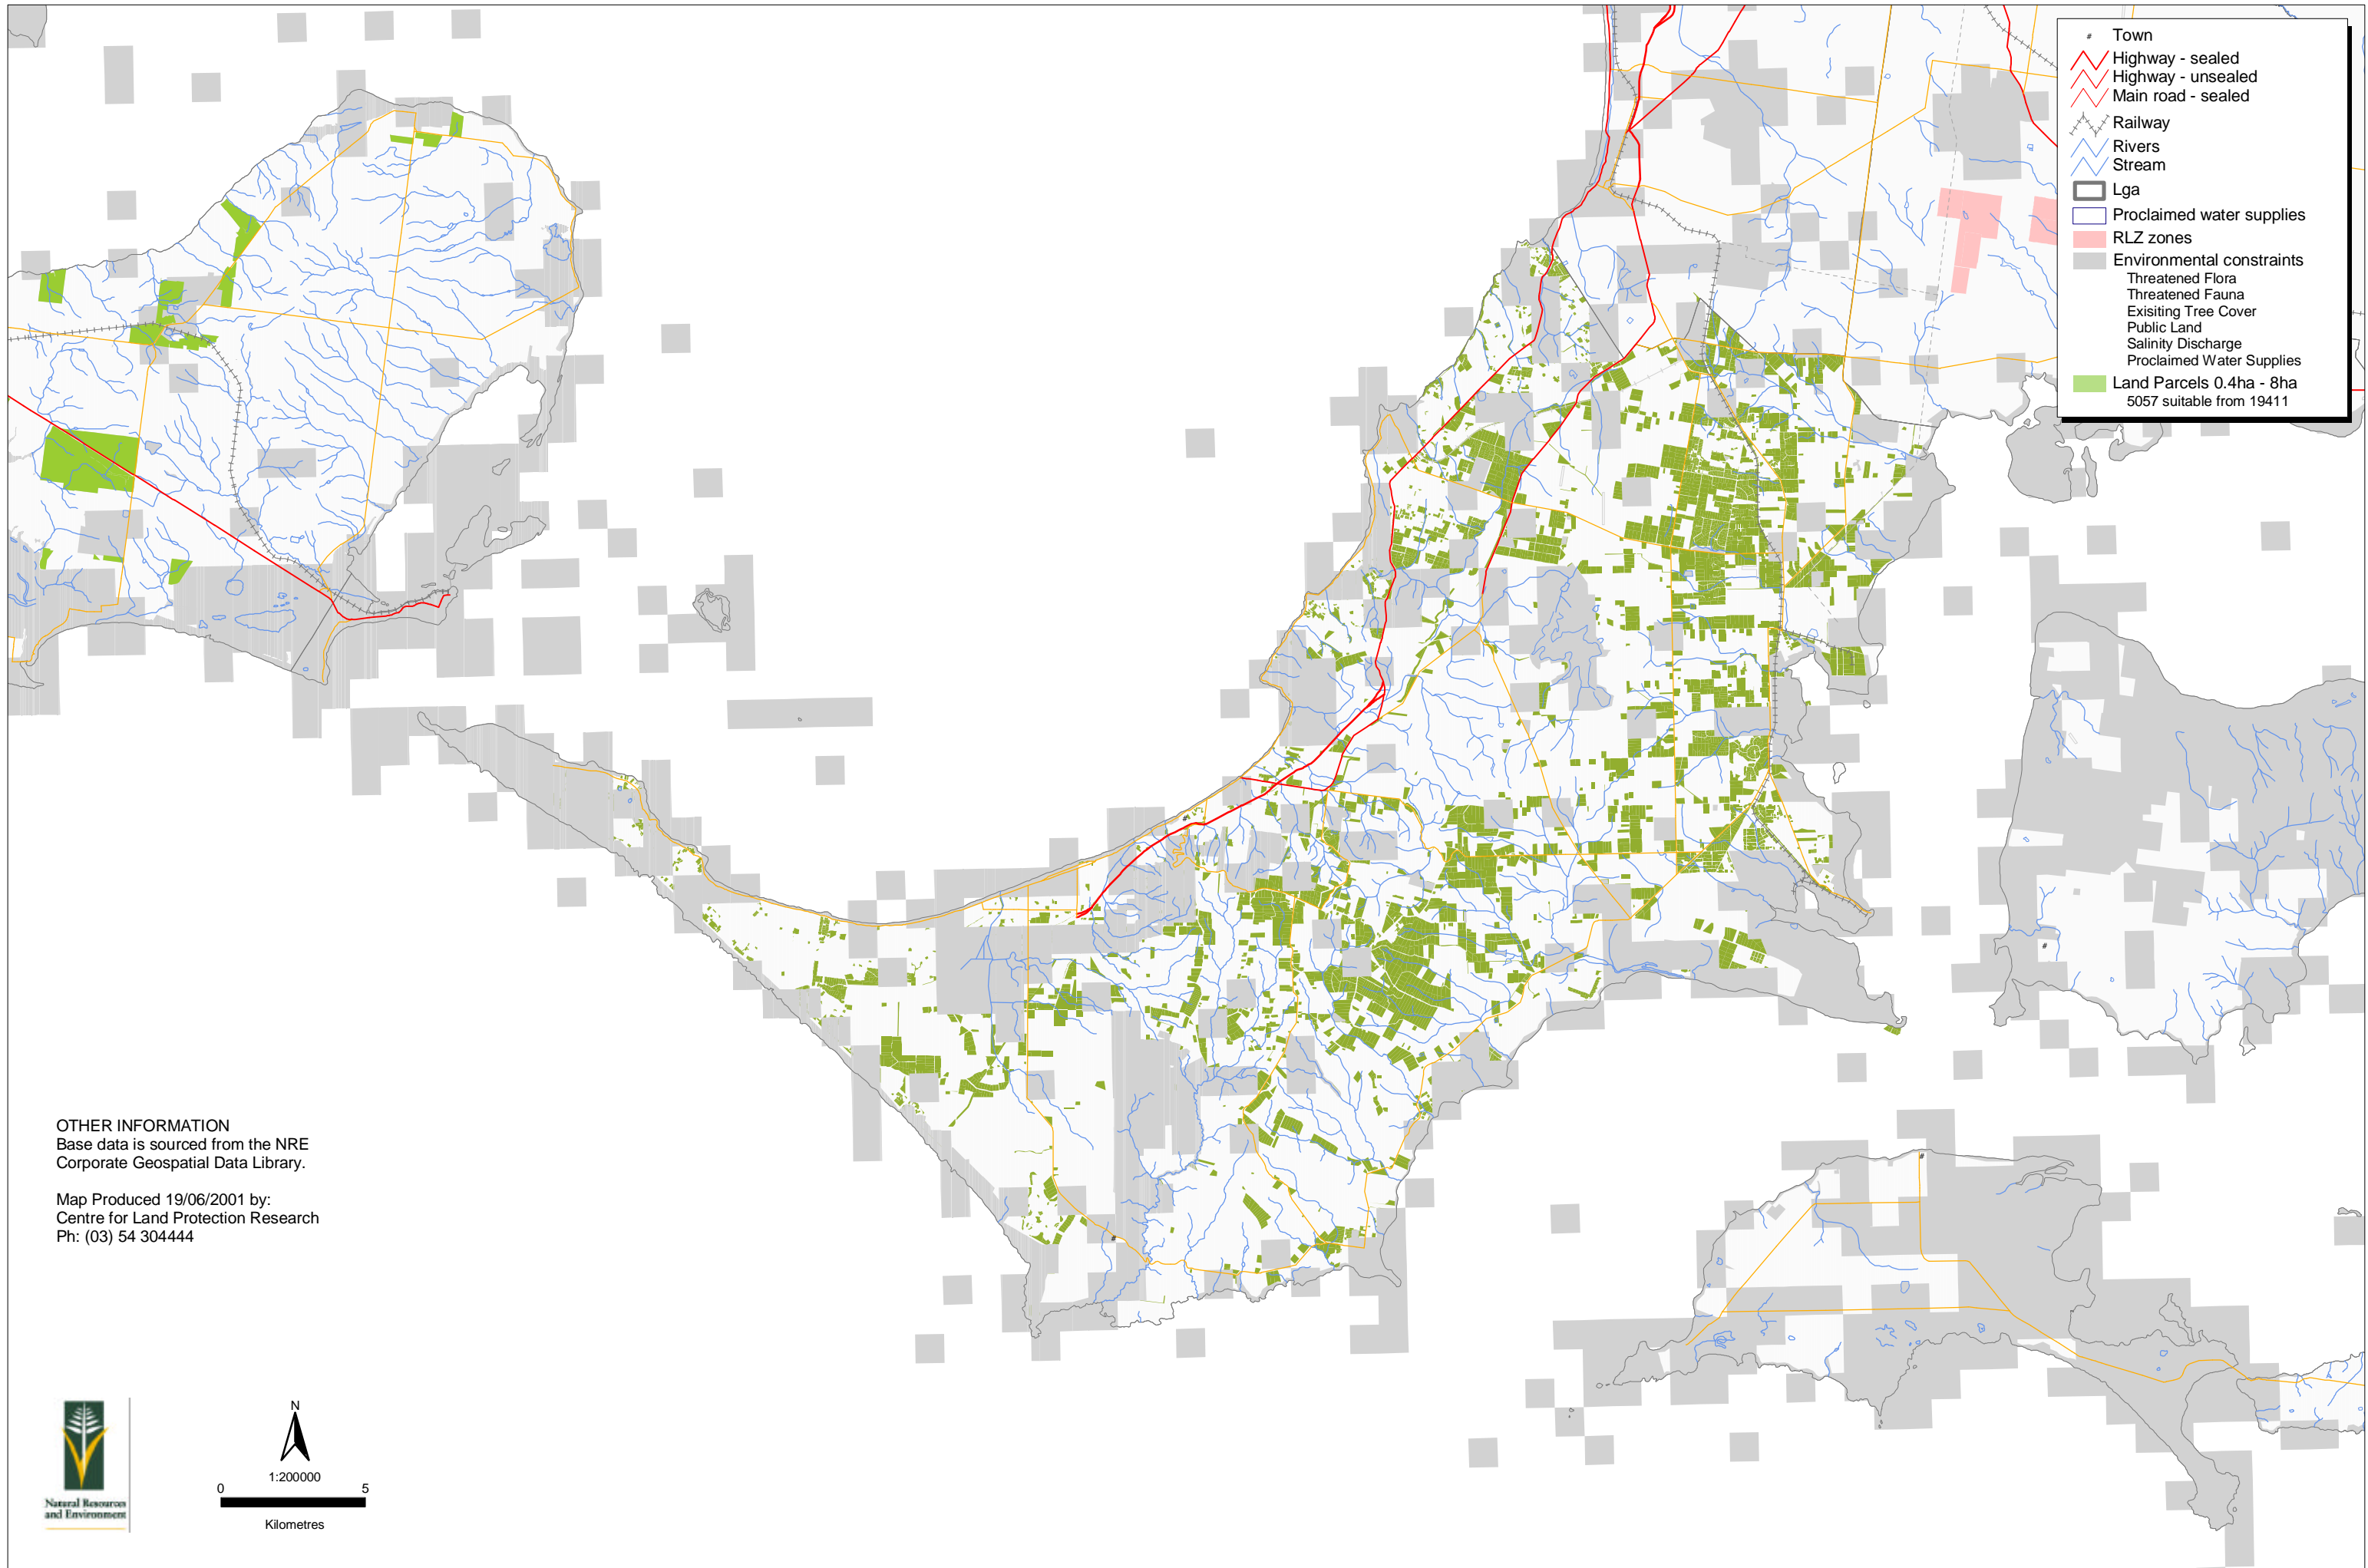

Melbourne Metro Strategy - Nepean corridor

OTHER INFORMATION
Base data is sourced from the NRE
Corporate Geospatial Data Library.

Map Produced 19/06/2001 by:
Centre for Land Protection Research
Ph: (03) 54 304444