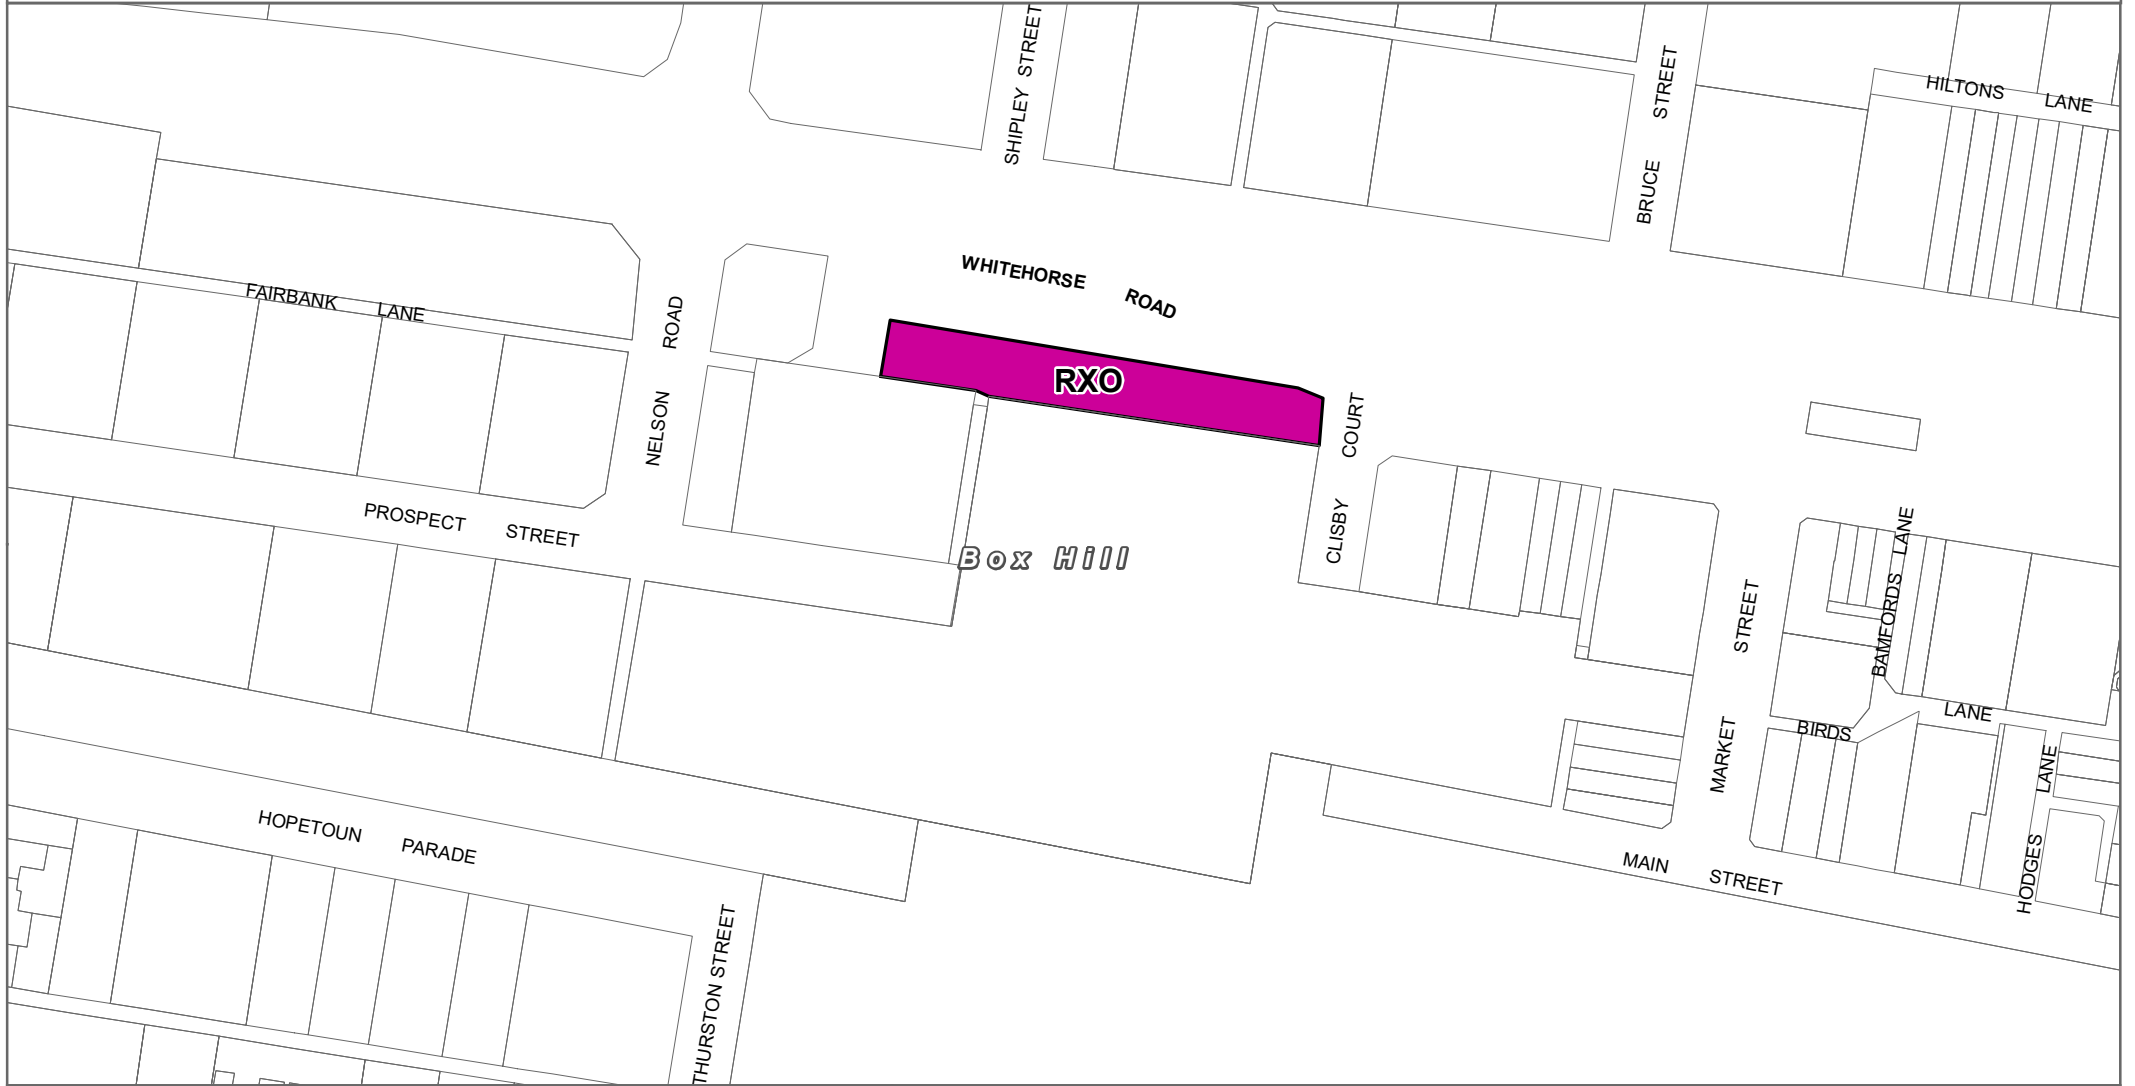

WHITEHORSE PLANNING SCHEME - LOCAL PROVISION AMENDMENT C245whse

LEGEND

-  RXO - Road Closure Overlay
-  Local Government Area

Disclaimer
 This publication may be of assistance to you but the State of Victoria and its employees do not guarantee that the publication is without flaw of any kind or is wholly appropriate for your particular purposes and therefore disclaims all liability for any error, loss or other consequence which may arise from you relying on any information in this publication.

© The State of Victoria Department of Environment, Land, Water and Planning 2022

Planning Group
 Print Date: 26/10/2022
 Amendment Version: 1

Part of Planning Scheme Map 1RXO