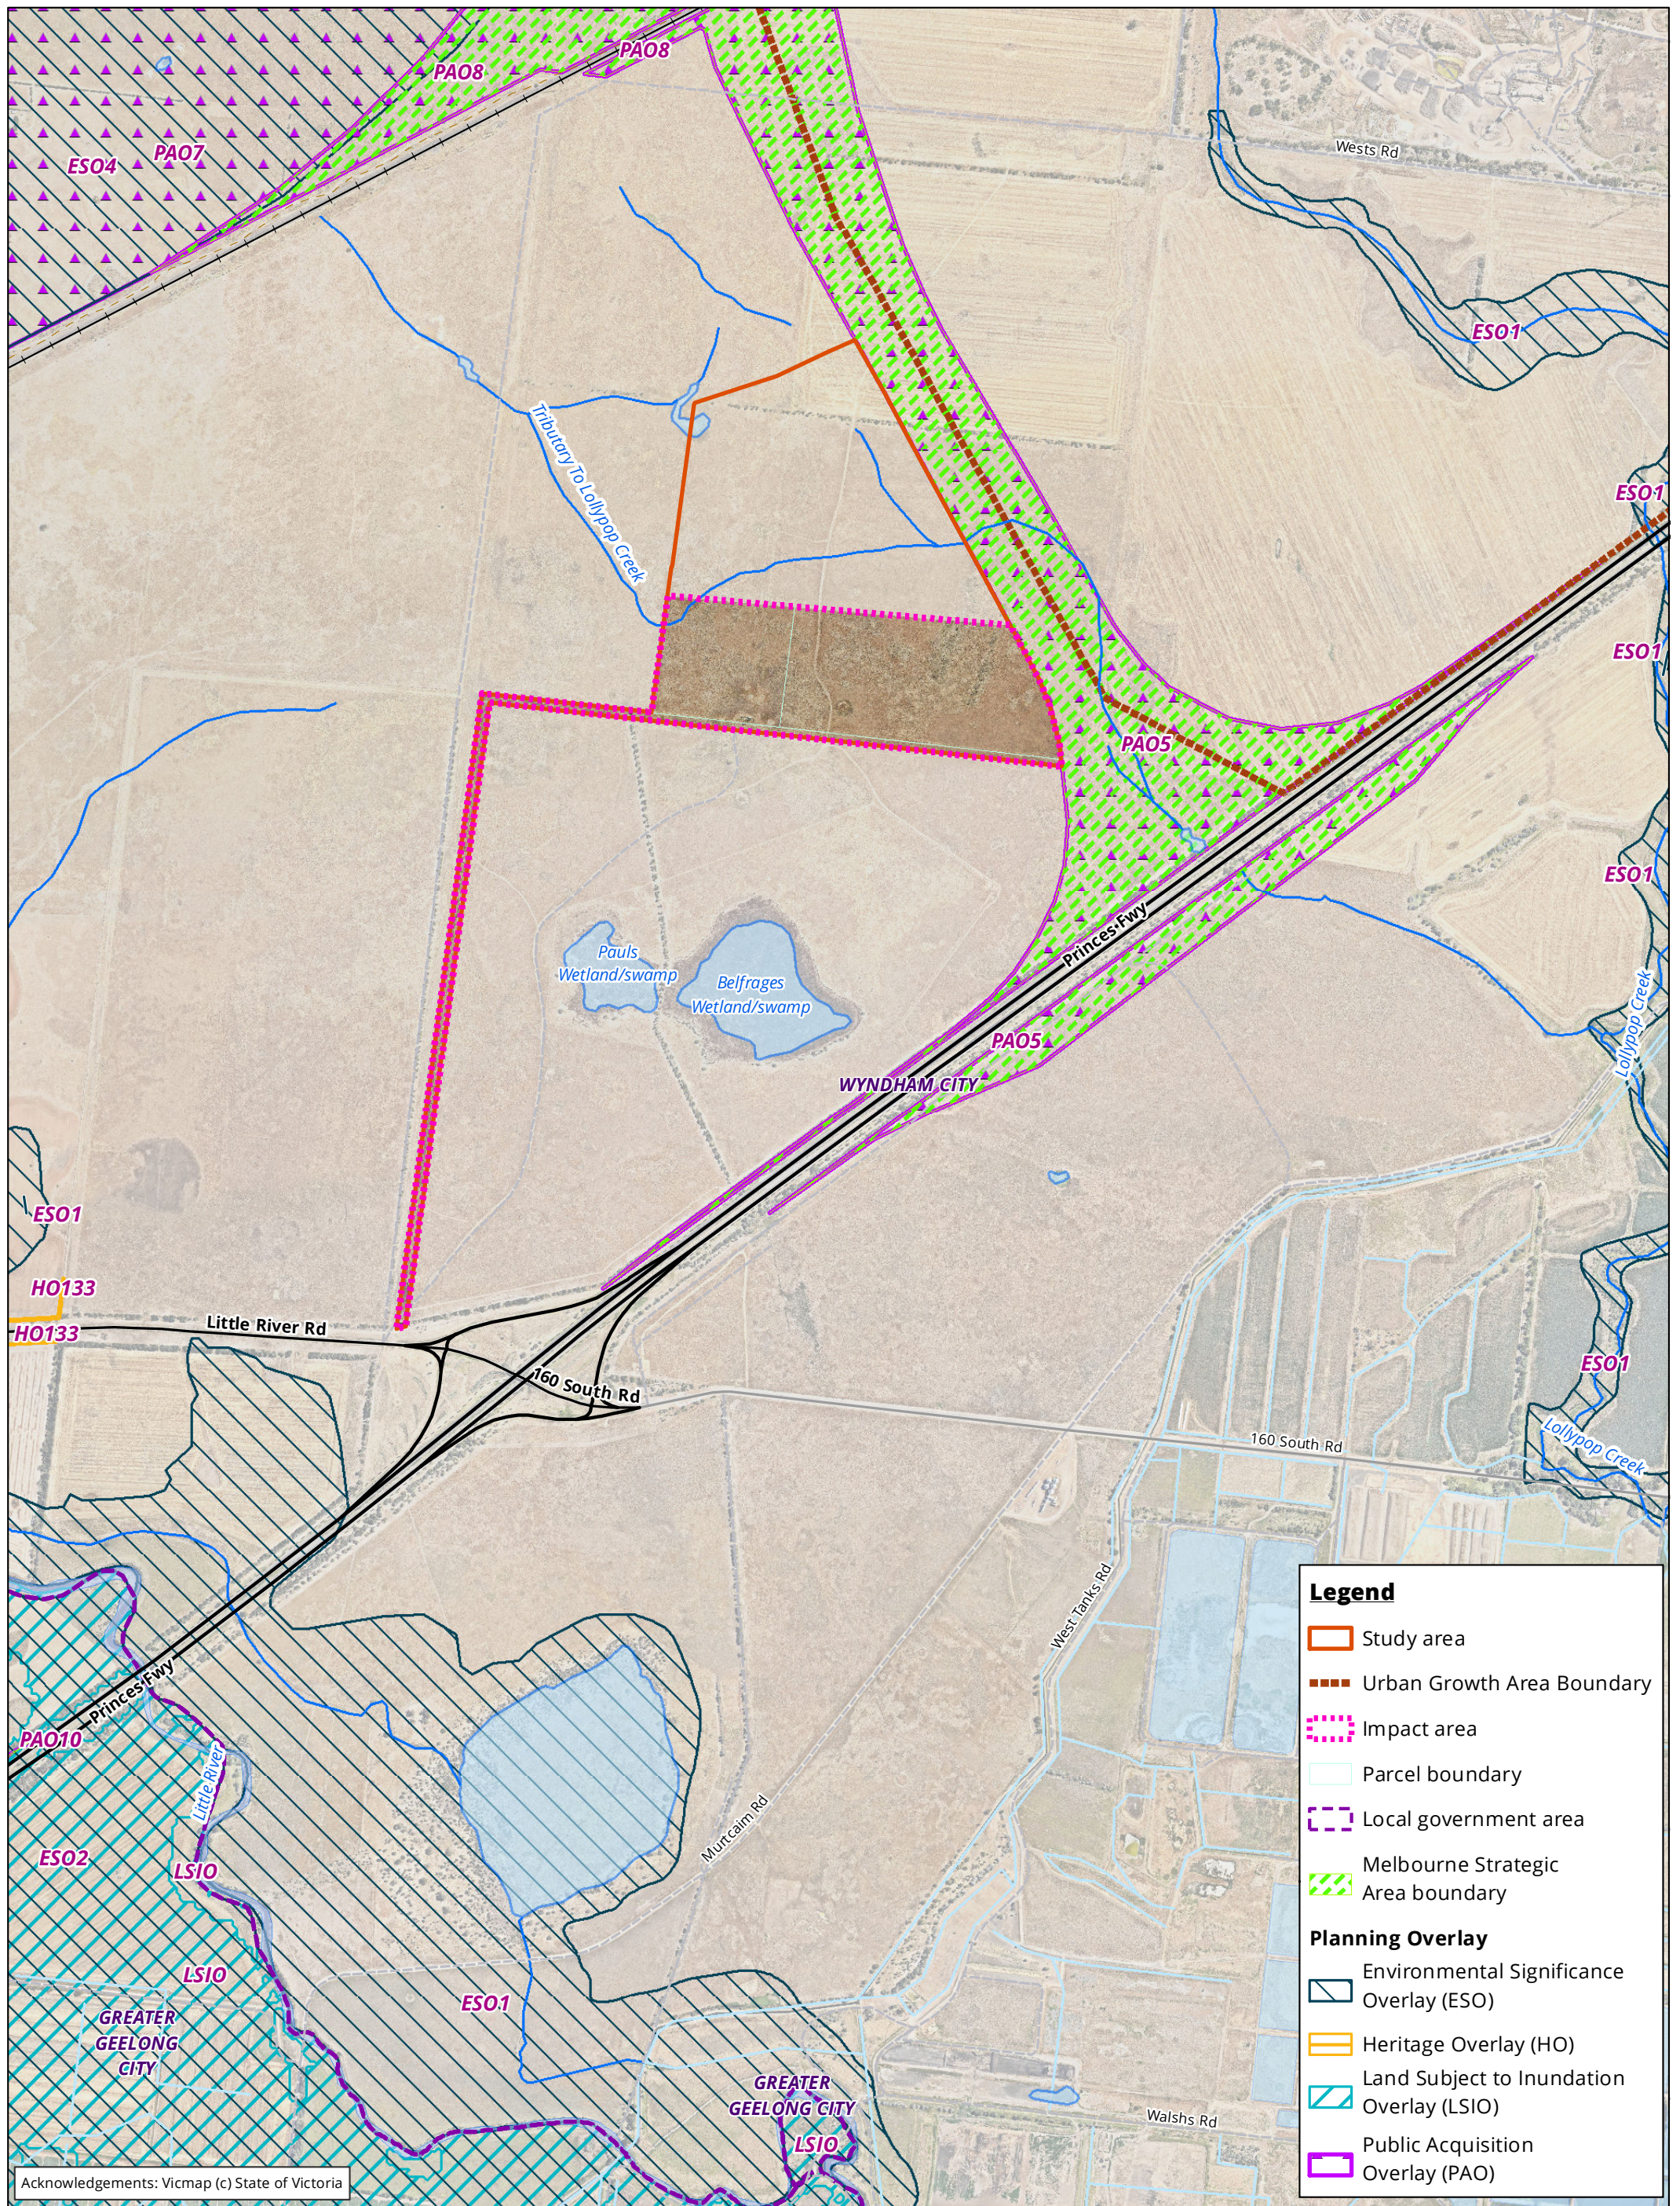

Acknowledgements: Vicmap (c) State of Victoria

Appendix G.1 Planning Zones

Acknowledgements:

Matter: 25266,
Date: 01 September 2017,
Checked by: MSS, Drawn by: LDM, Last edited by: Imilne
Location: P:\25100s\25102\Mapping\
25266_AppE1_PlanningZones

Acknowledgements: Vicmap (c) State of Victoria

Appendix G.2 Planning Overlays

Acknowledgements:

Matter: 25266,
 Date: 11 October 2017,
 Checked by: MSS, Drawn by: LDM, Last edited by: Imilne
 Location: P:\25100s\25102\Mapping\
 25266_AppE2_PlanningOverlays