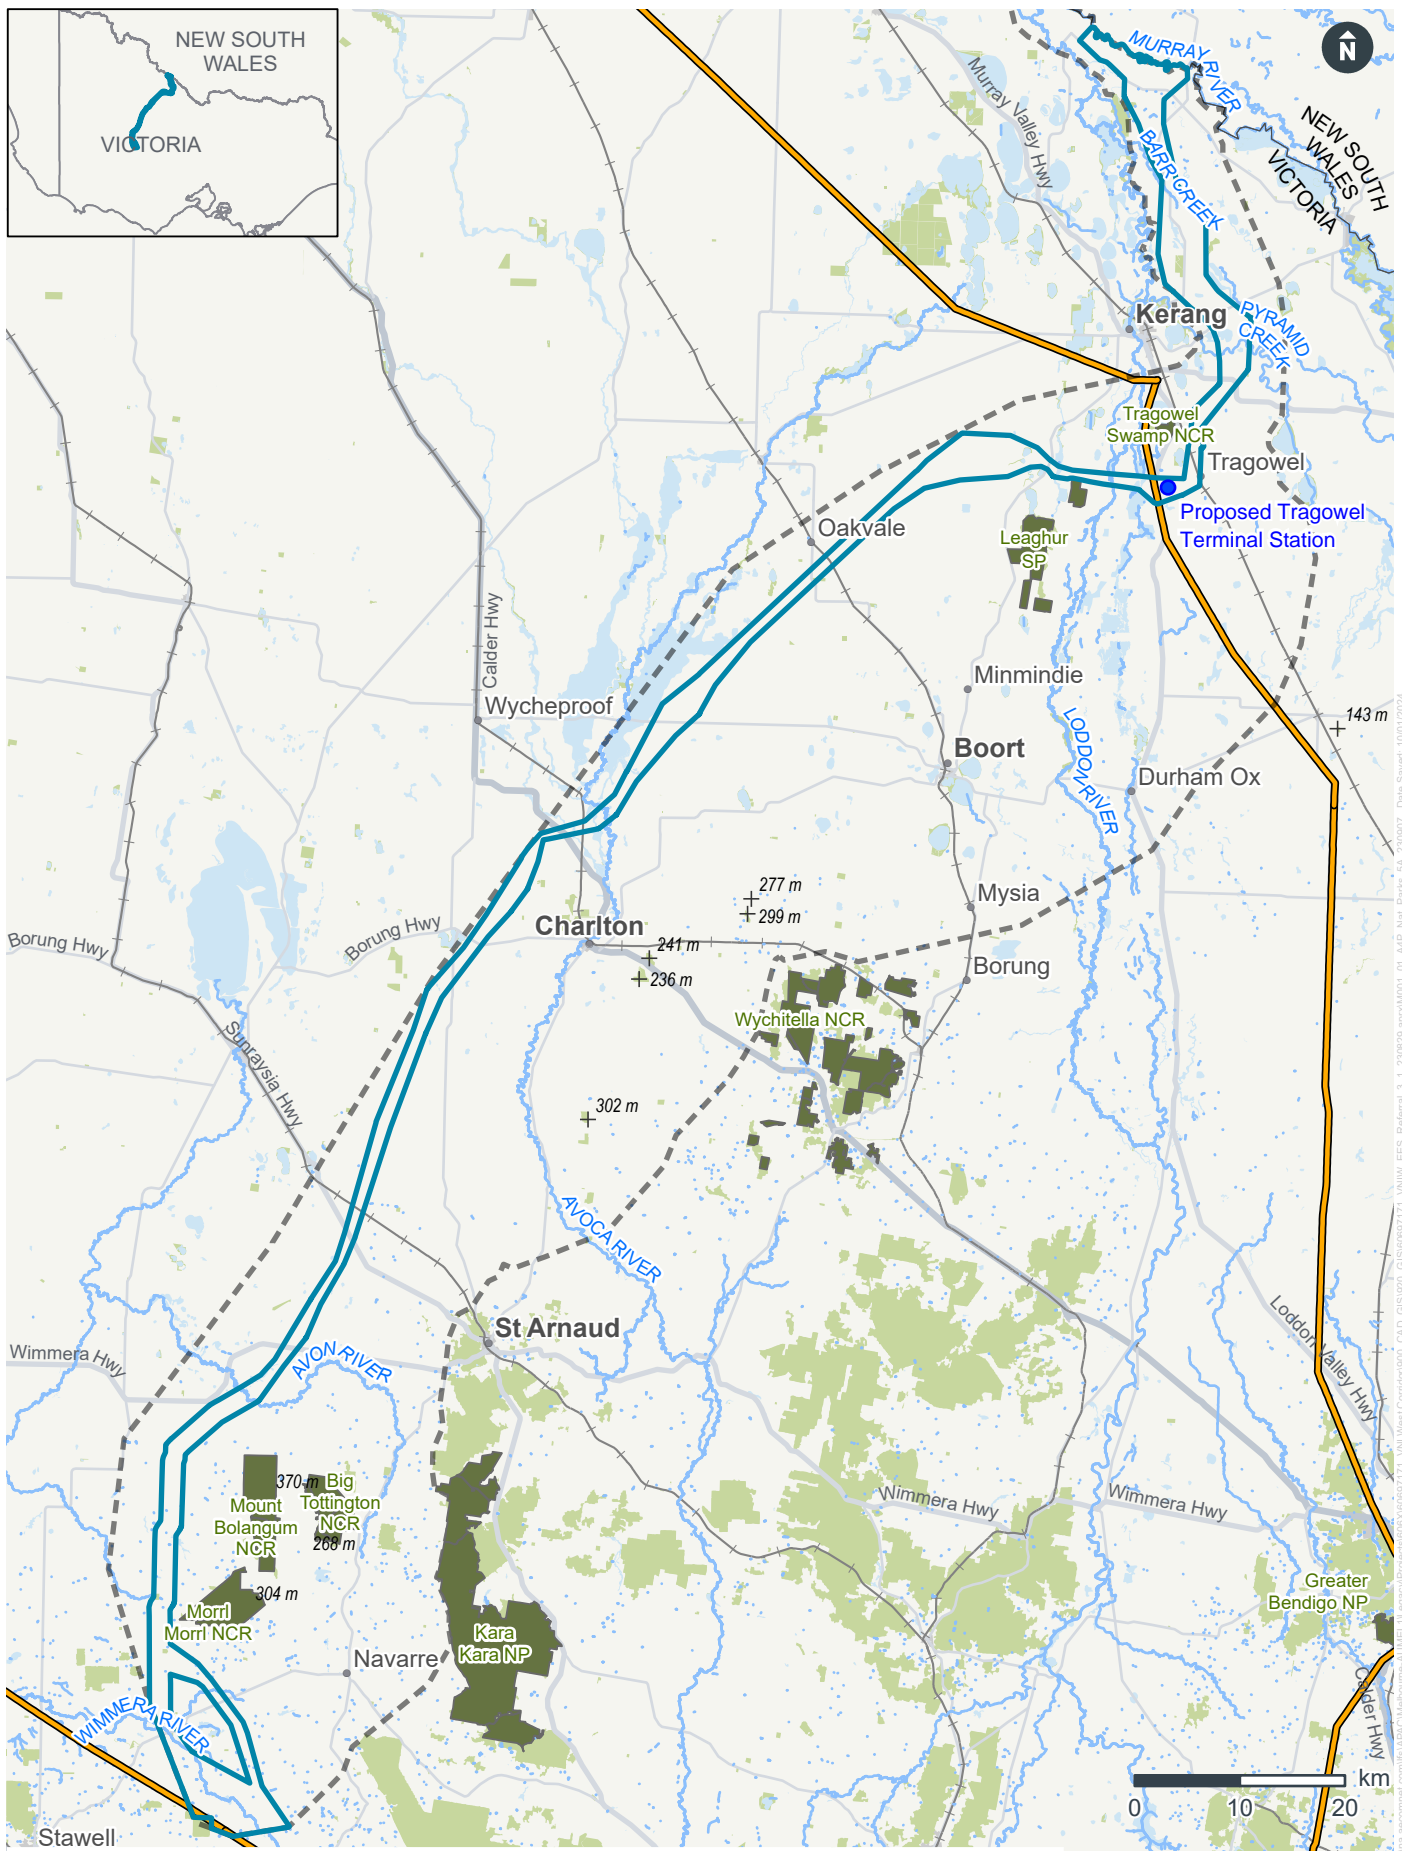

Figure 39 - National Parks under the National Parks Act 1975

LEGEND

- Draft Corridor
- 5A Area of Interest
- Proposed Tragowel Terminal Station

- Power Transmission
- National Parks under the National Parks Act 1975