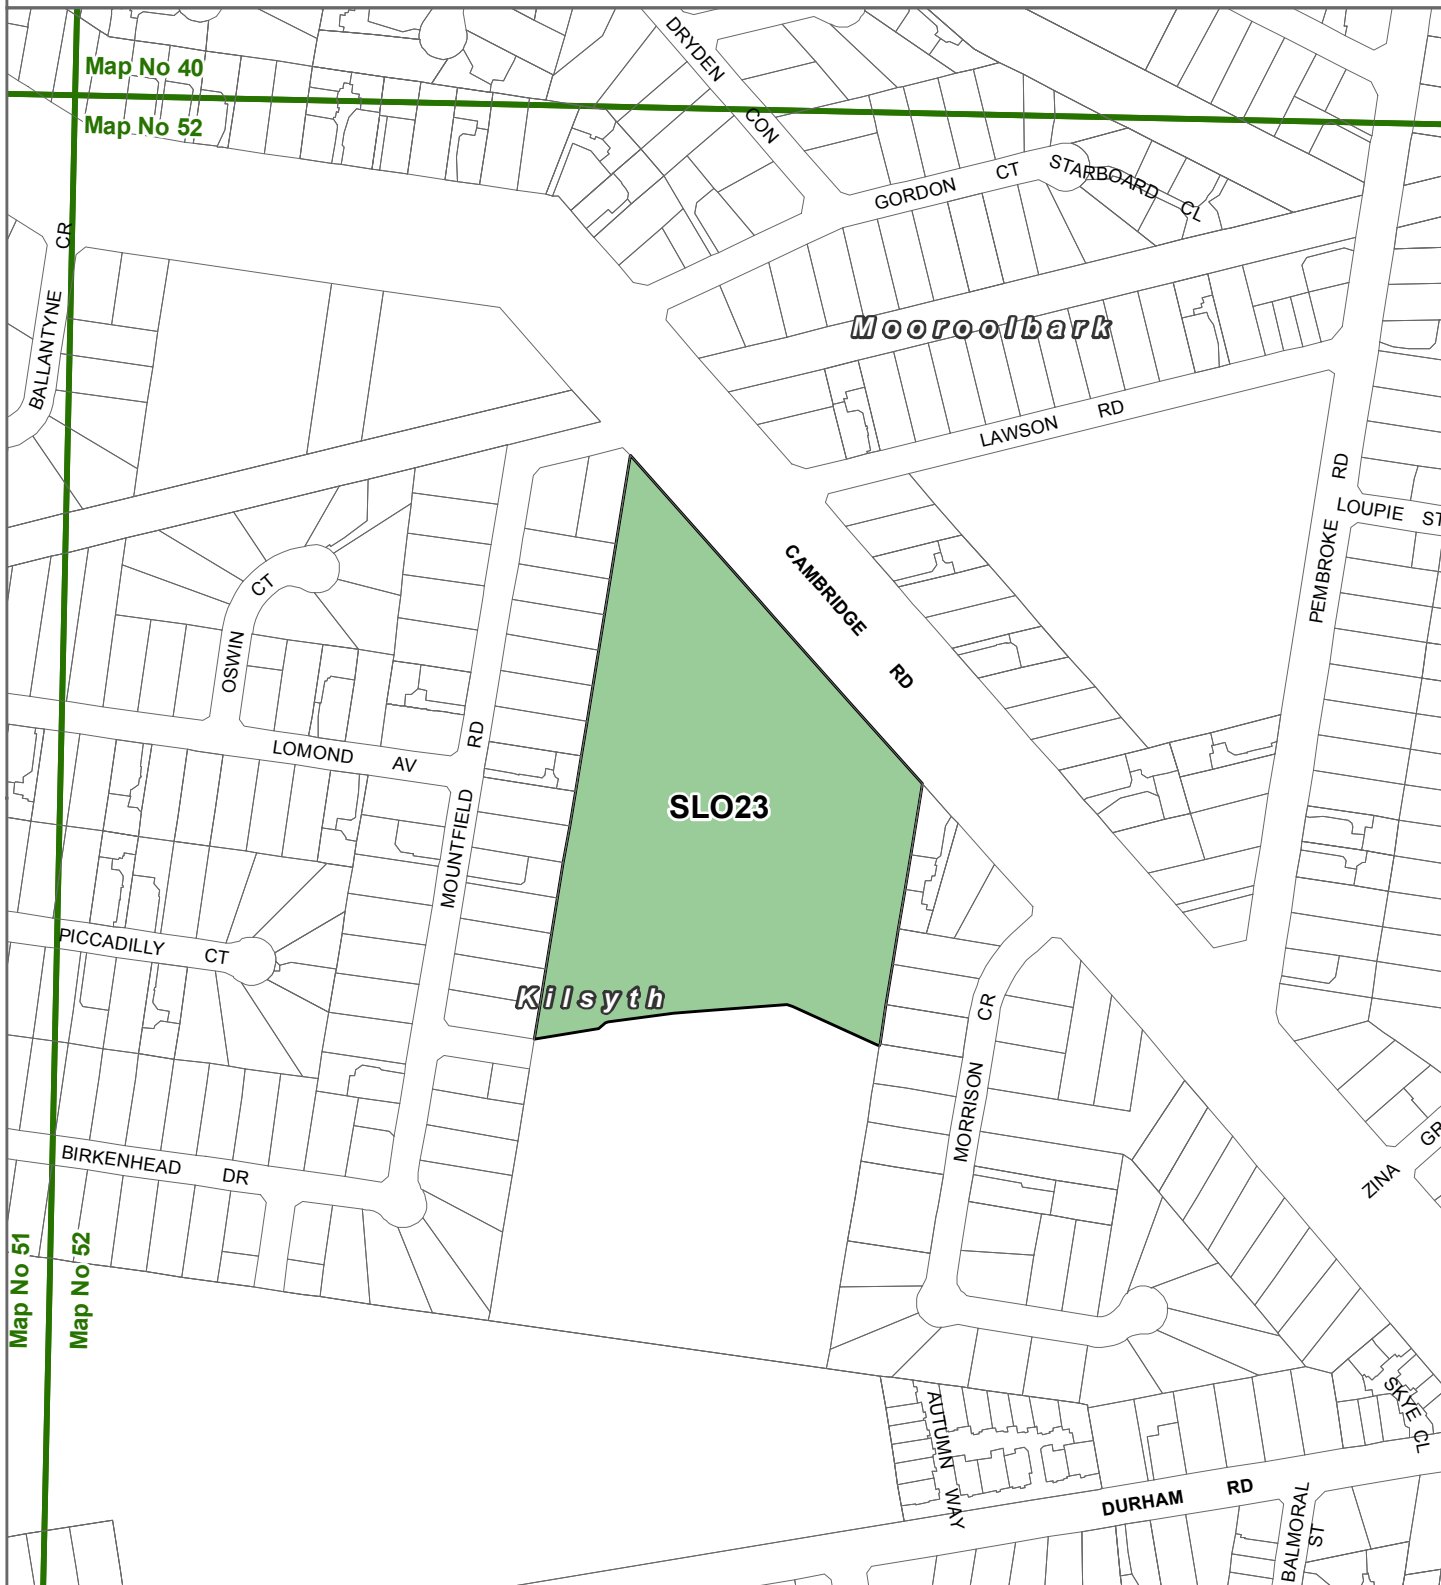

YARRA RANGES PLANNING SCHEME - LOCAL PROVISION AMENDMENT C183yran

LEGEND

- SLO23 - Significant Landscape Overlay - Schedule 23
- Local Government Area

Part of Planning Scheme Map 52SLO

Disclaimer

This publication may be of assistance to you but the State of Victoria and its employees do not guarantee that the publication is without flaw of any kind or is wholly appropriate for your particular purposes and therefore disclaims all liability for any error, loss or other consequence which may arise from you relying on any information in this publication.