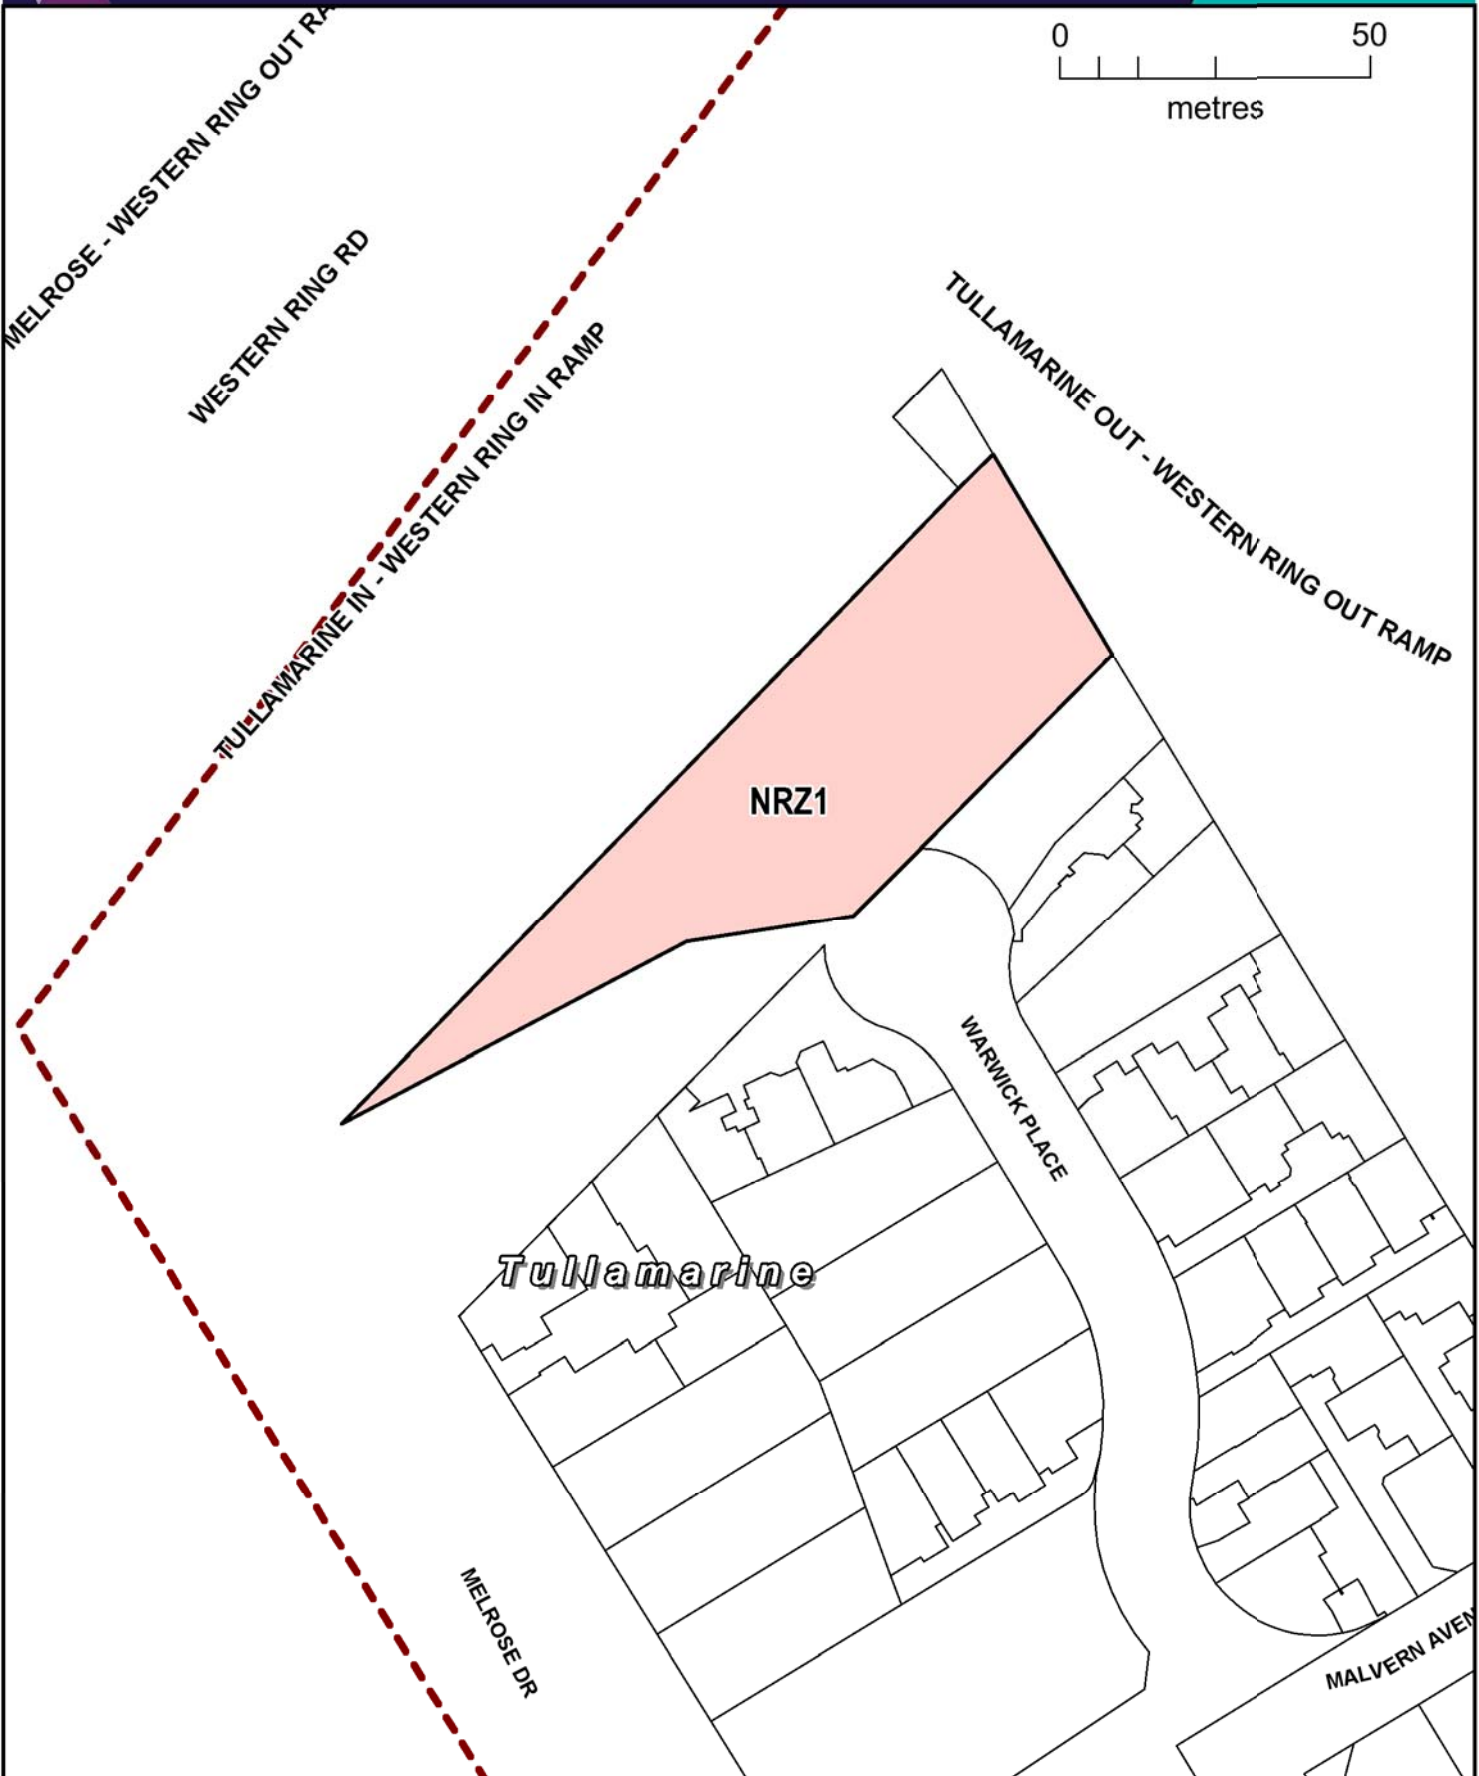

# MORELAND PLANNING SCHEME

## LEGEND

 NRZ1 NEIGHBOURHOOD RESIDENTIAL ZONE - SCHEDULE 1

 LGA BOUNDARY

Part of Planning Scheme Map 1ZN