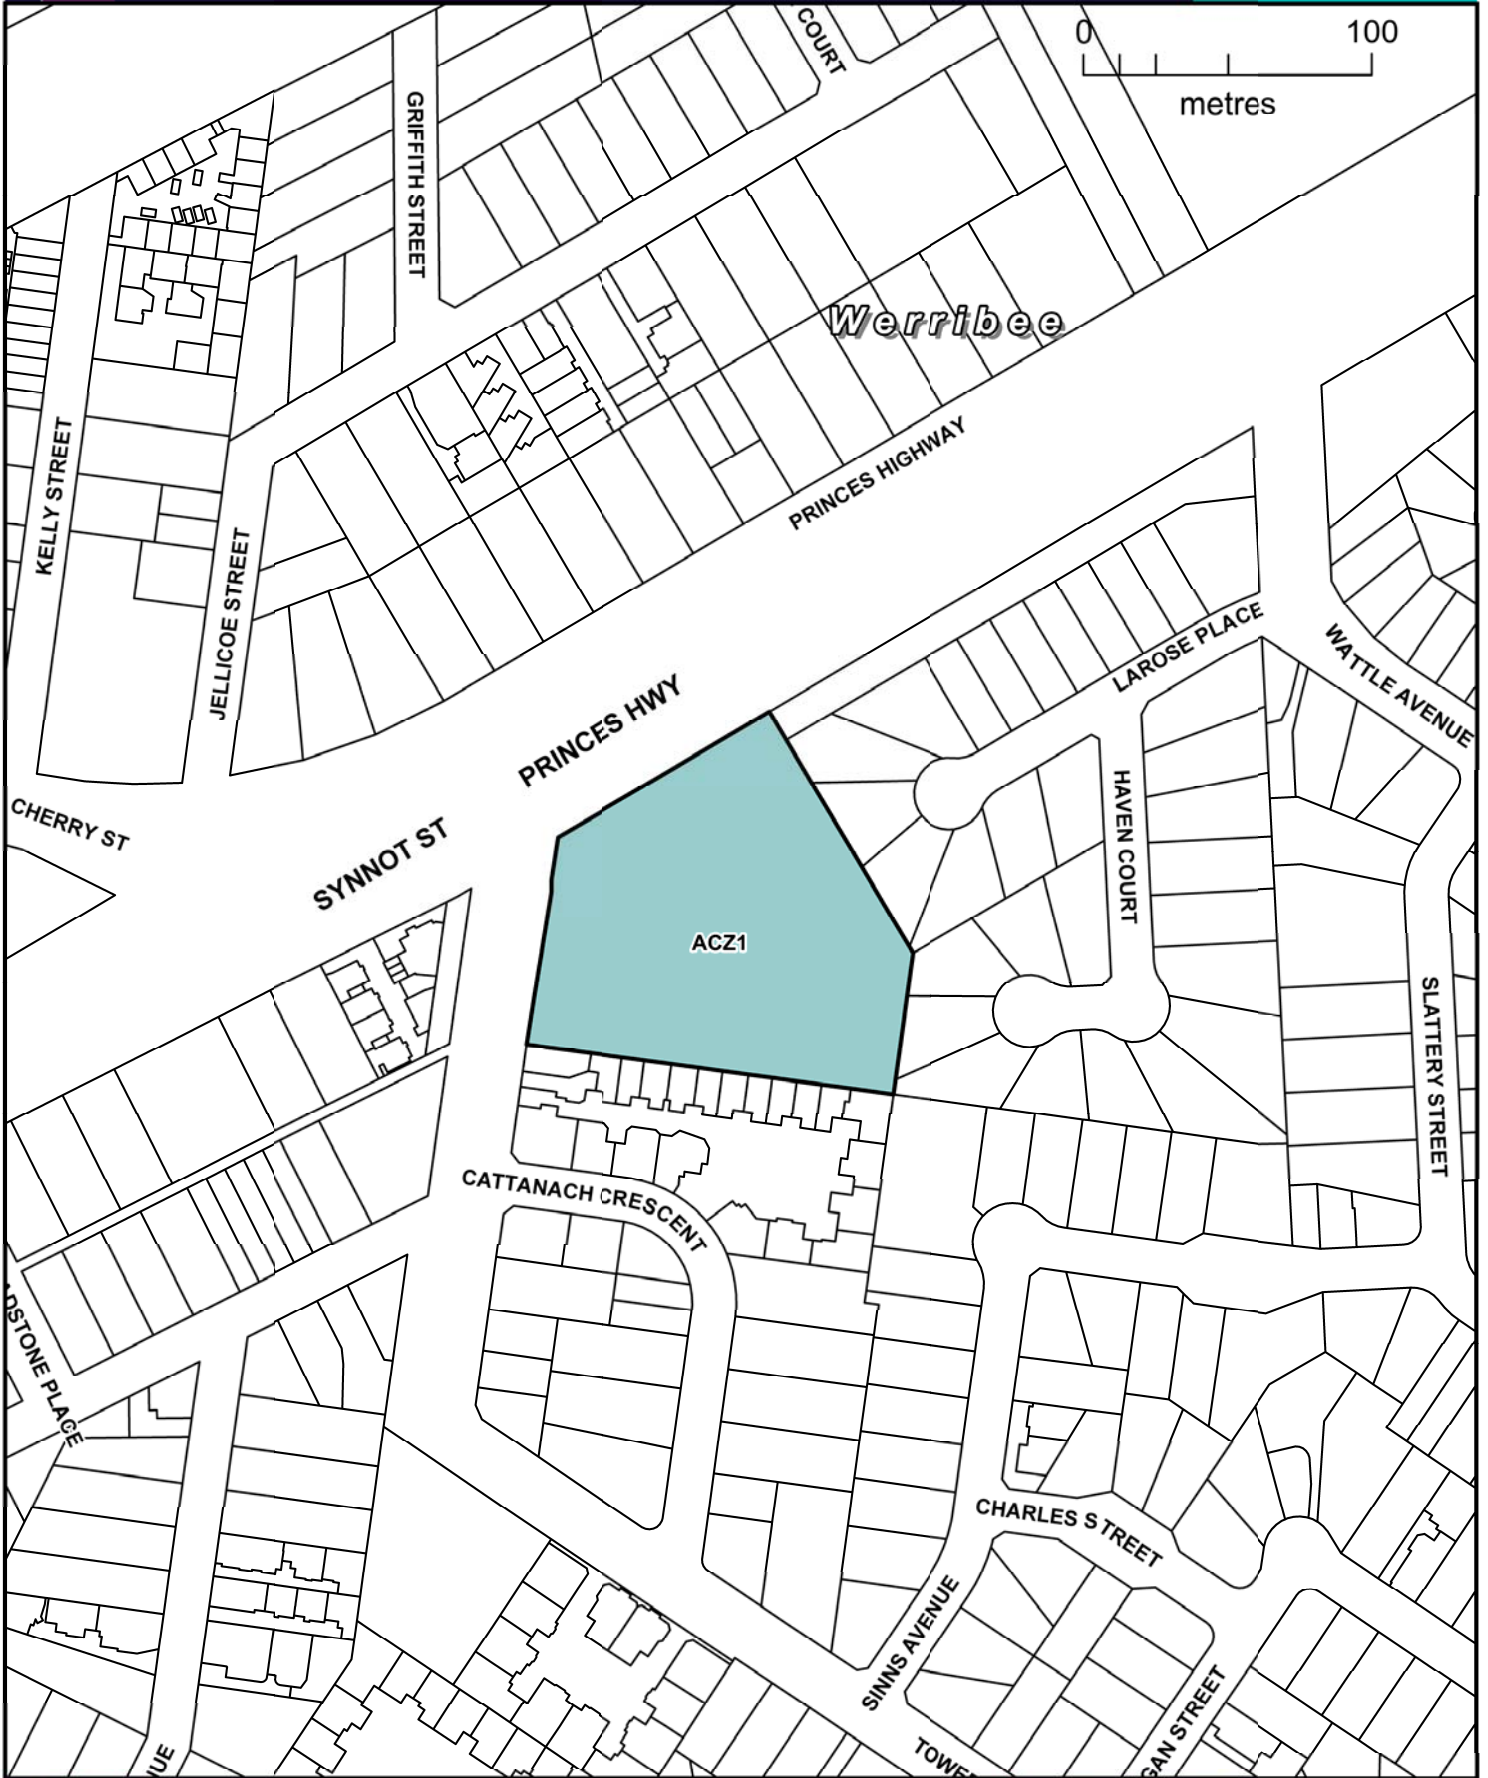

WYNDHAM PLANNING SCHEME

LEGEND

ACZ1 ACTIVITY CENTRE ZONE - SCHEDULE 1

Part of Planning Scheme Map 16ZN

AMENDMENT C227