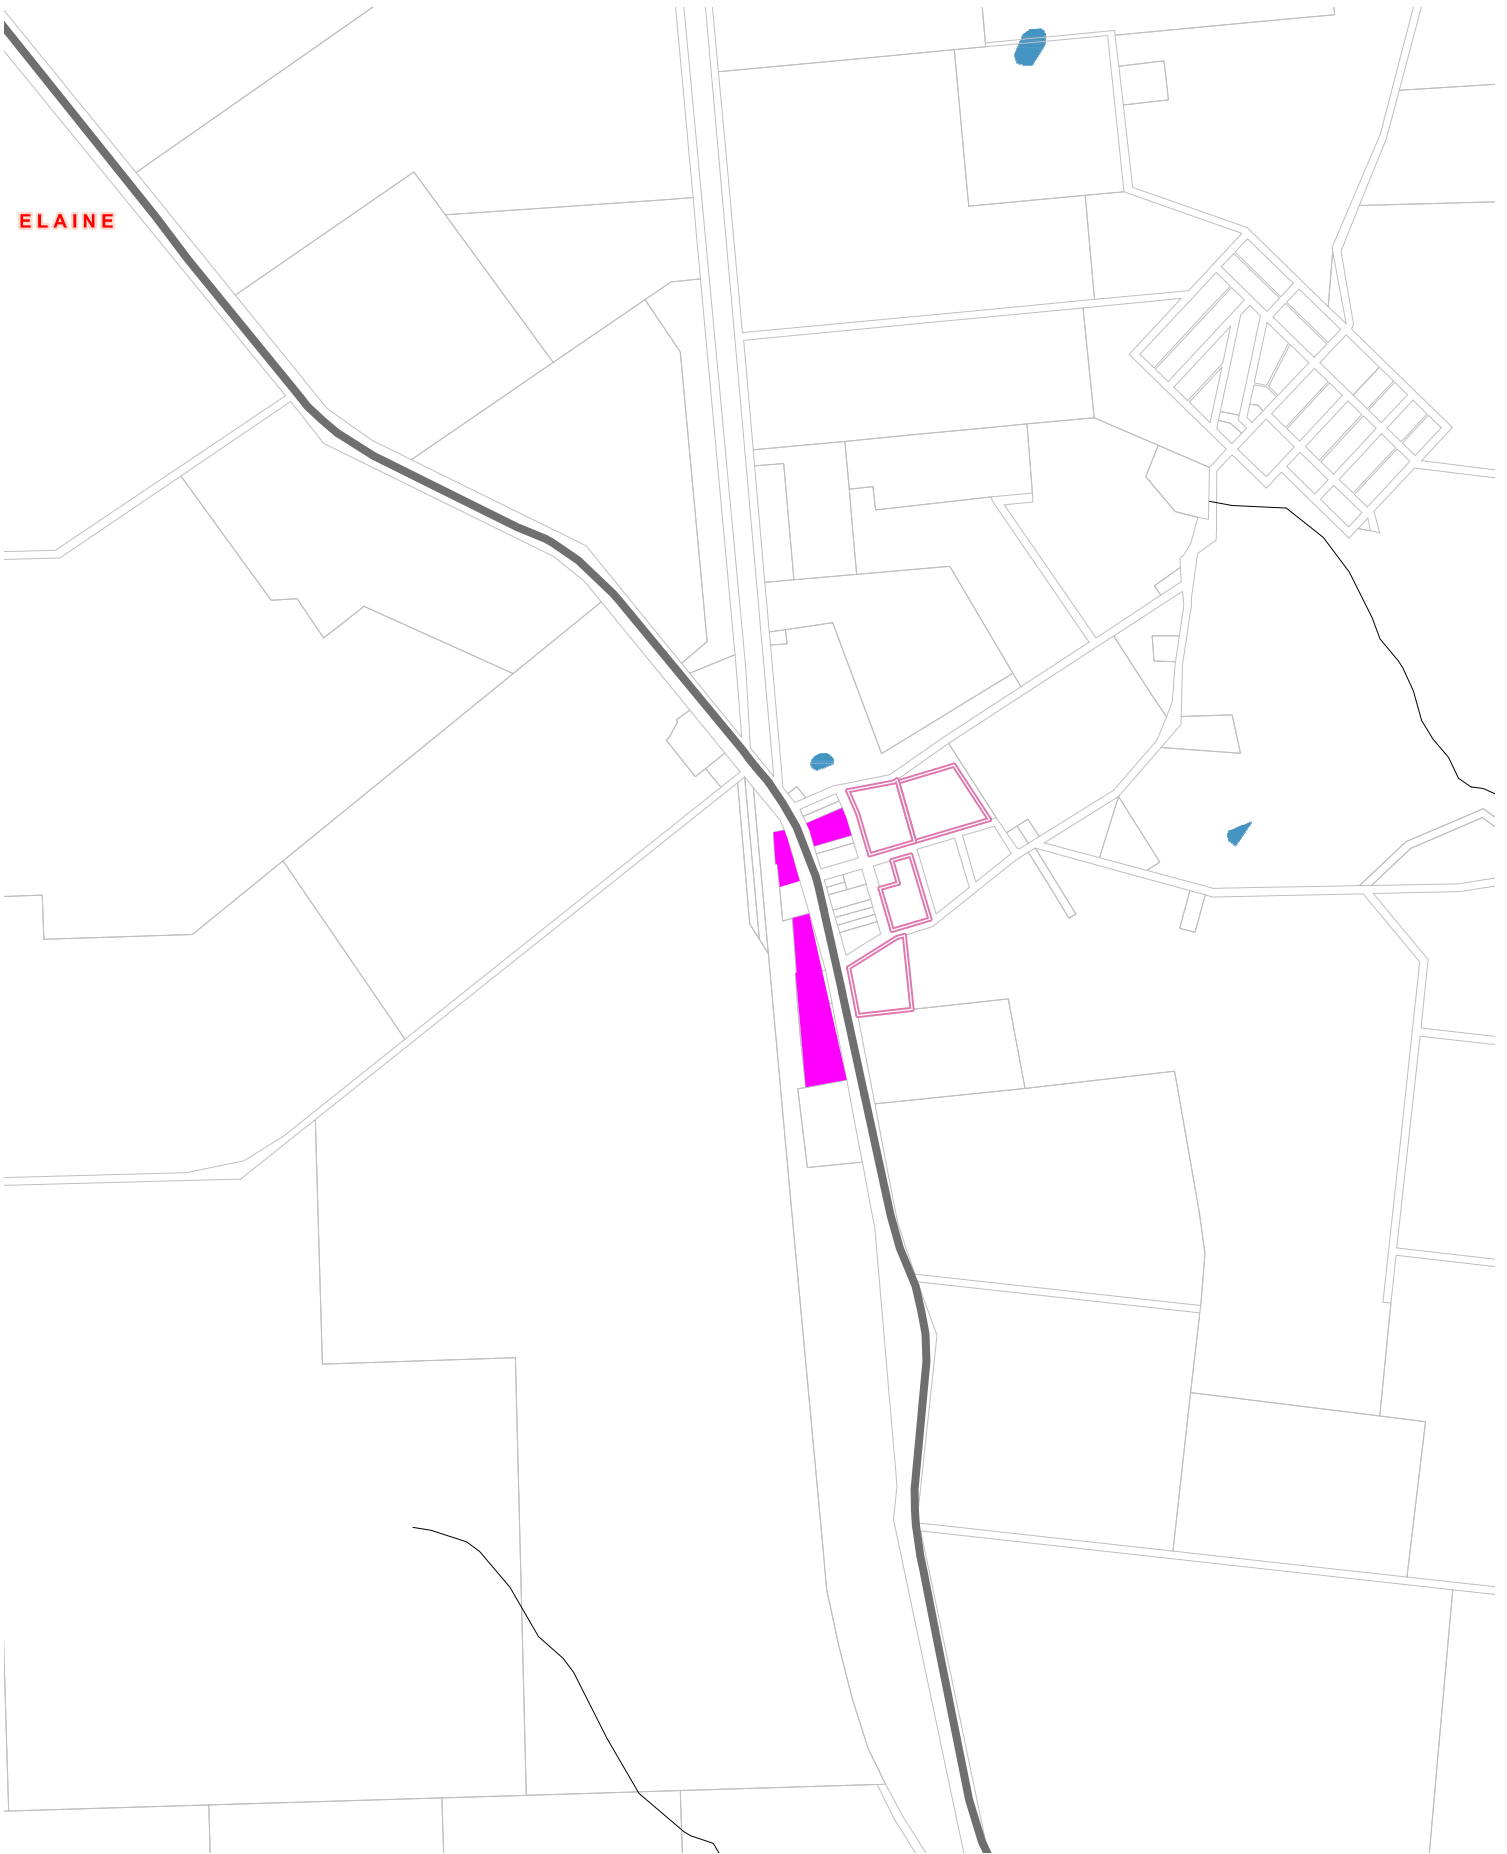

ELAINE

Moorabool - Elaine

Broadhectare

Major Infill

Minor Infill

Moorabool index map

UDP MapsOnline available at:
www.land.vic.gov.au/udp