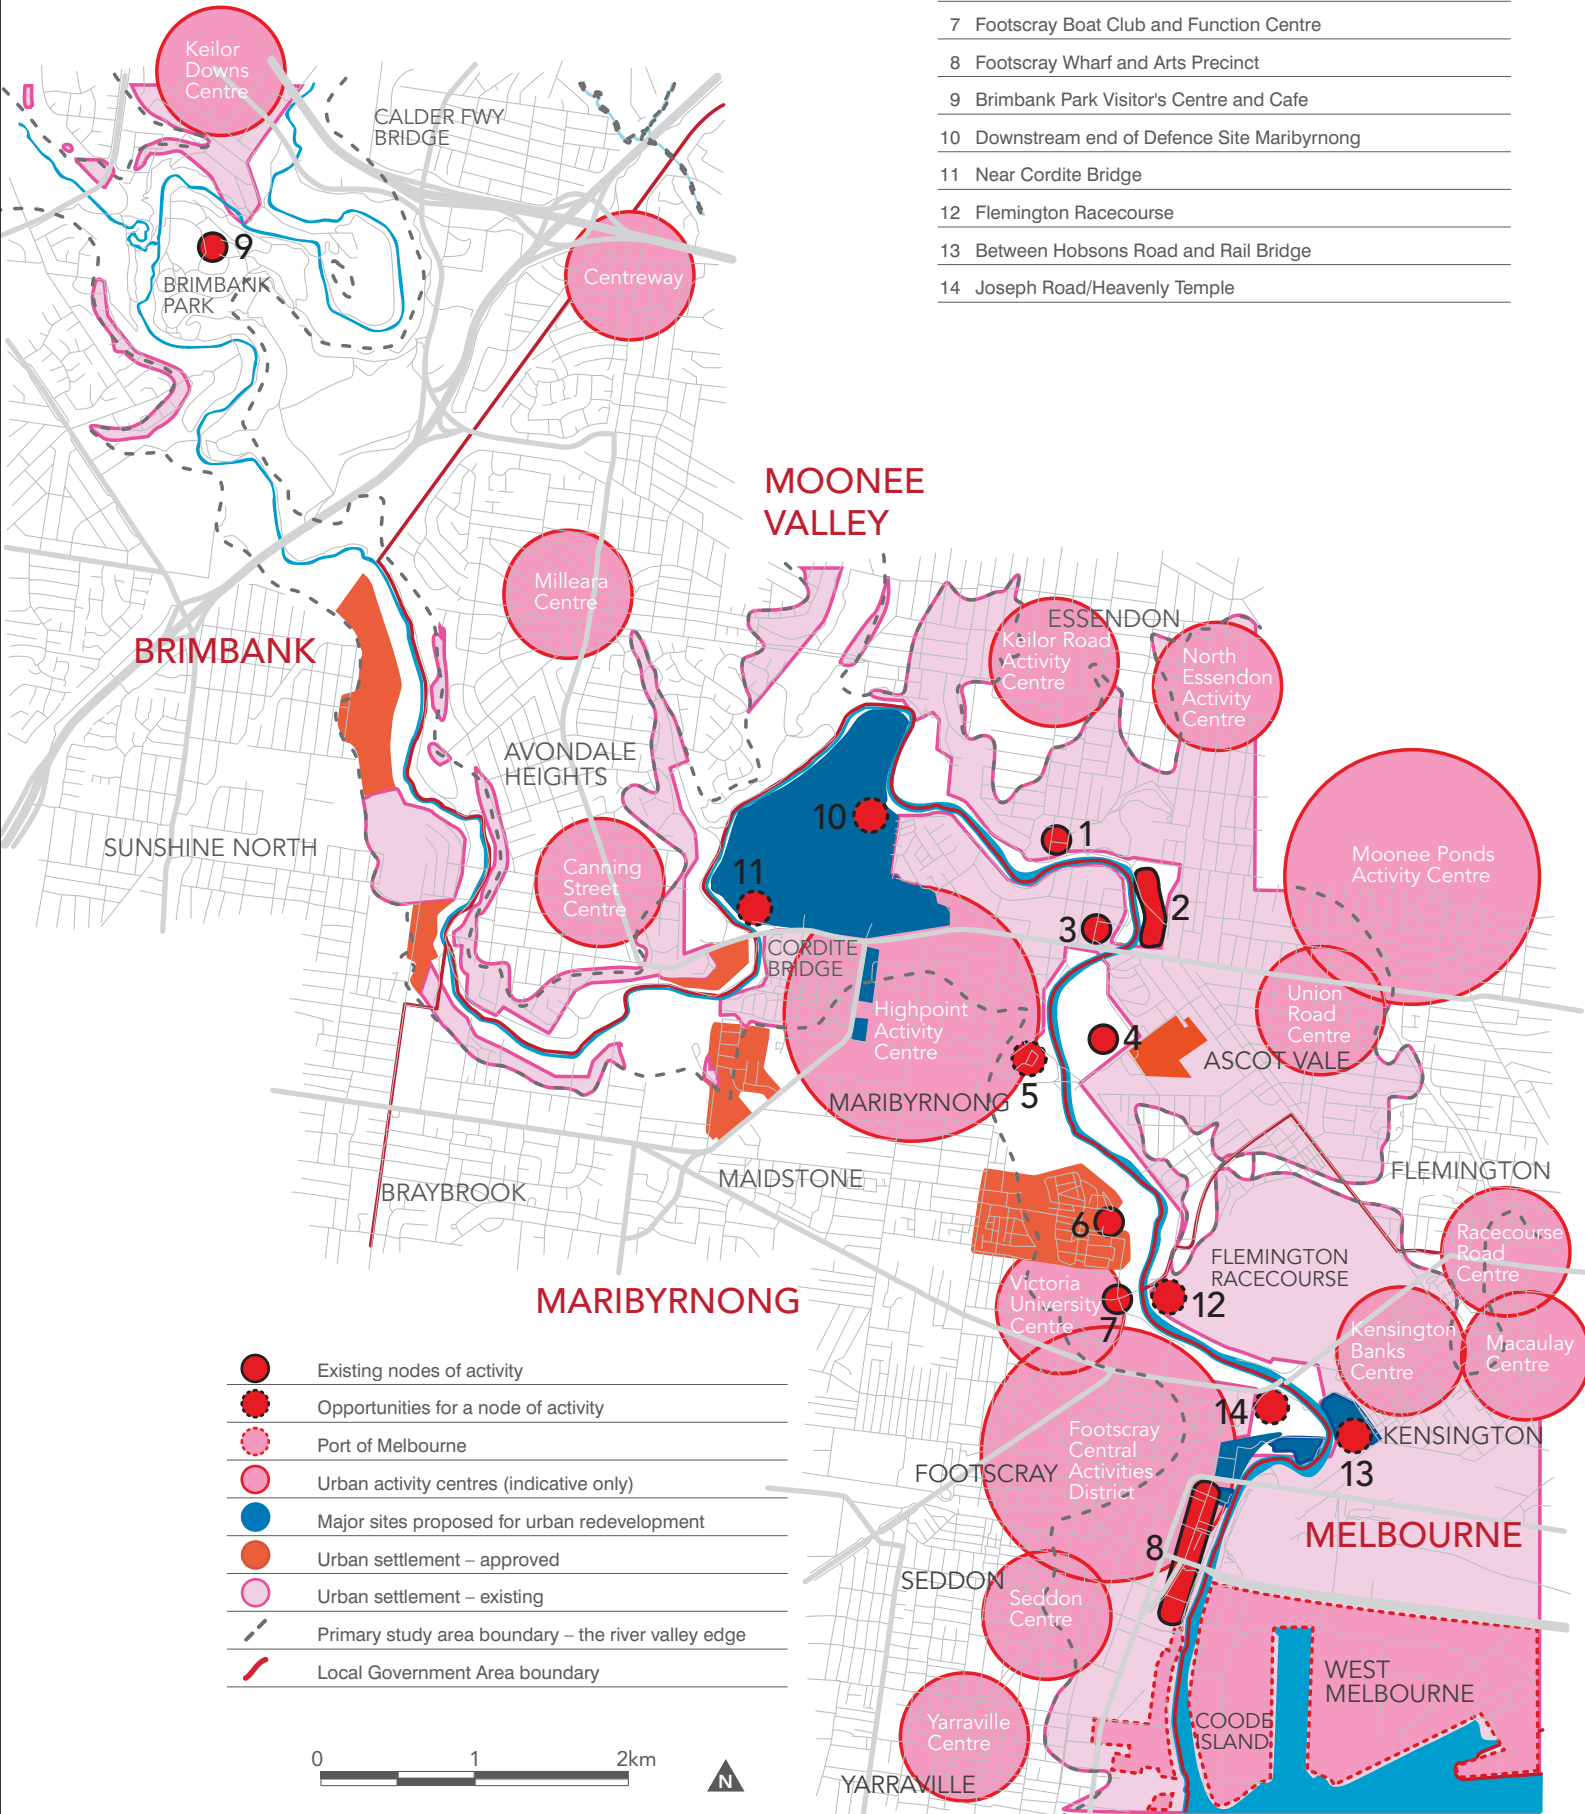

MAP 10: NODES OF ACTIVITY

Activity nodes
1 Cafe at Poyntons Nursery
2 Club and cafe in Maribyrnong Park & Incinerator Arts
3 Anglers Tavern
4 Clubs in Fairbairn Park
5 Melbourne's Living Museum of the West in Pipemakers Park
6 Cafe and boating area – Edgewater Estate
7 Footscray Boat Club and Function Centre
8 Footscray Wharf and Arts Precinct
9 Brimbank Park Visitor's Centre and Cafe
10 Downstream end of Defence Site Maribyrnong
11 Near Cordite Bridge
12 Flemington Racecourse
13 Between Hobsons Road and Rail Bridge
14 Joseph Road/Heavenly Temple

- Existing nodes of activity
- Opportunities for a node of activity
- Port of Melbourne
- Urban activity centres (indicative only)
- Major sites proposed for urban redevelopment
- Urban settlement – approved
- Urban settlement – existing
- Primary study area boundary – the river valley edge
- Local Government Area boundary

0 1 2km