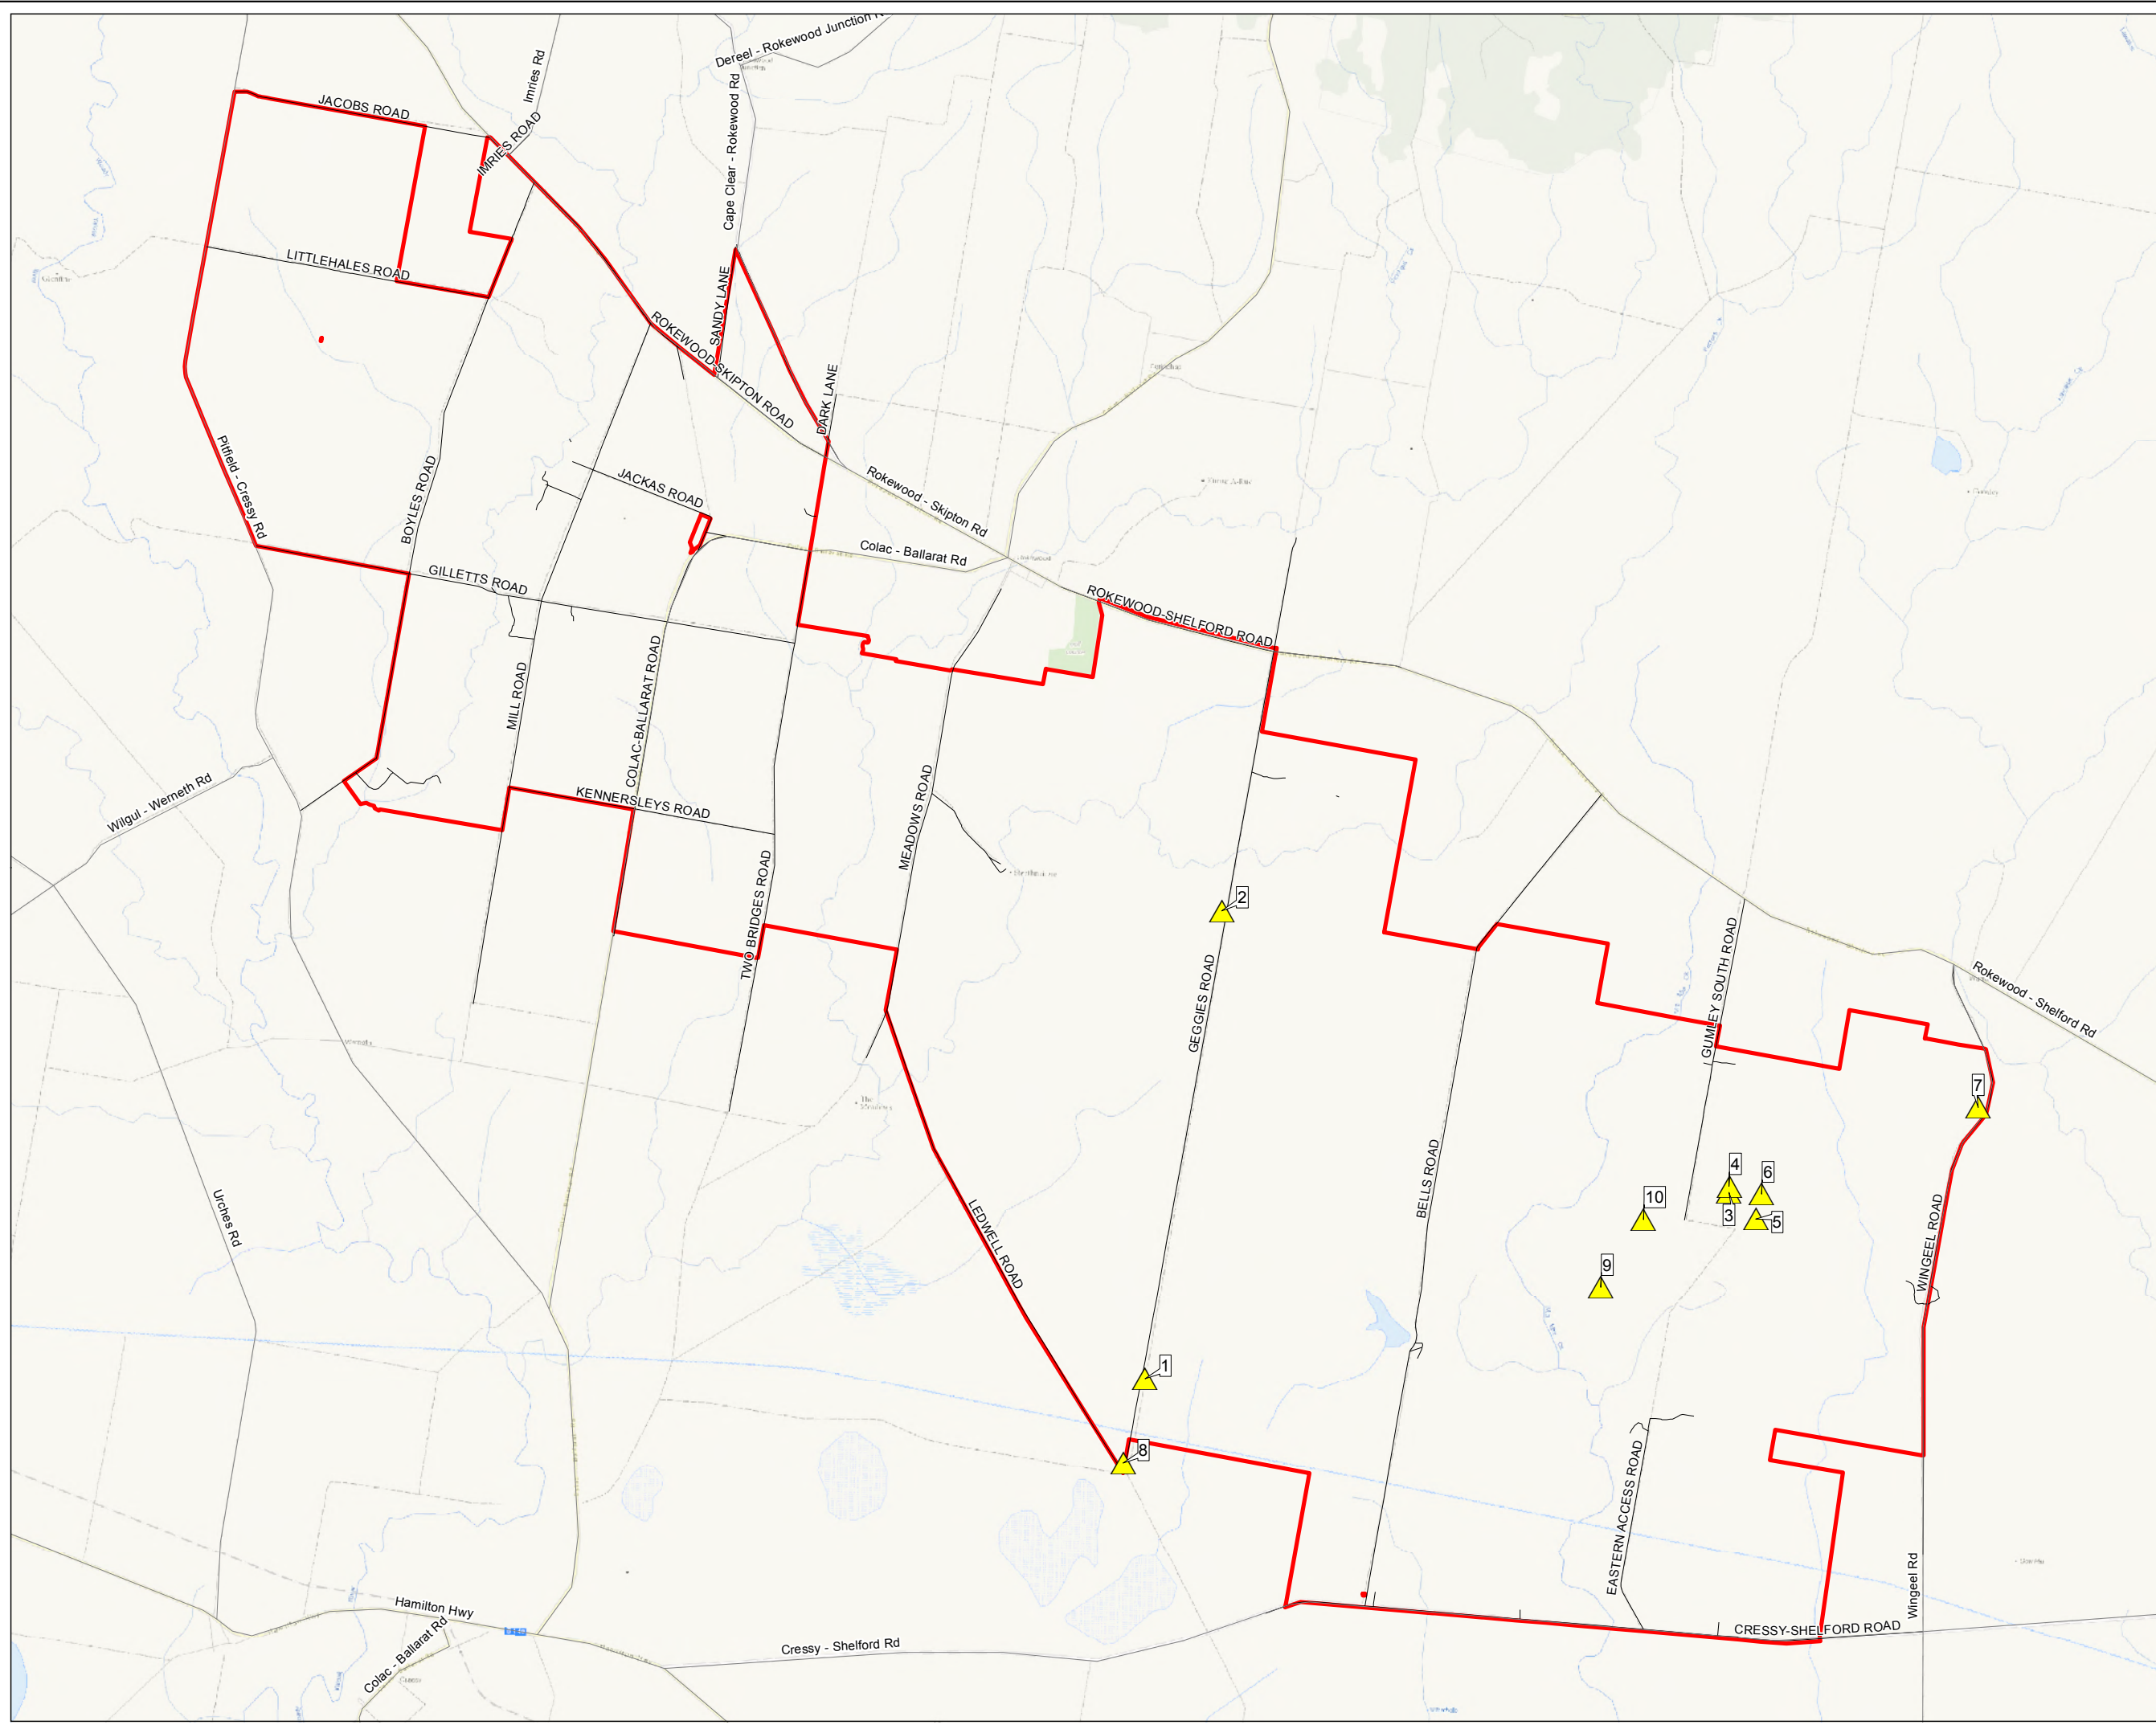

**Figure 9: Striped Legless Lizard grid locations**

**Project:** Golden Plains Wind Farm  
**Client:** WestWind Energy Pty Ltd  
**Date:** 24/05/2017

**Legend**

- ▭ Wind Farm boundary
- ▲ SLL grid locations