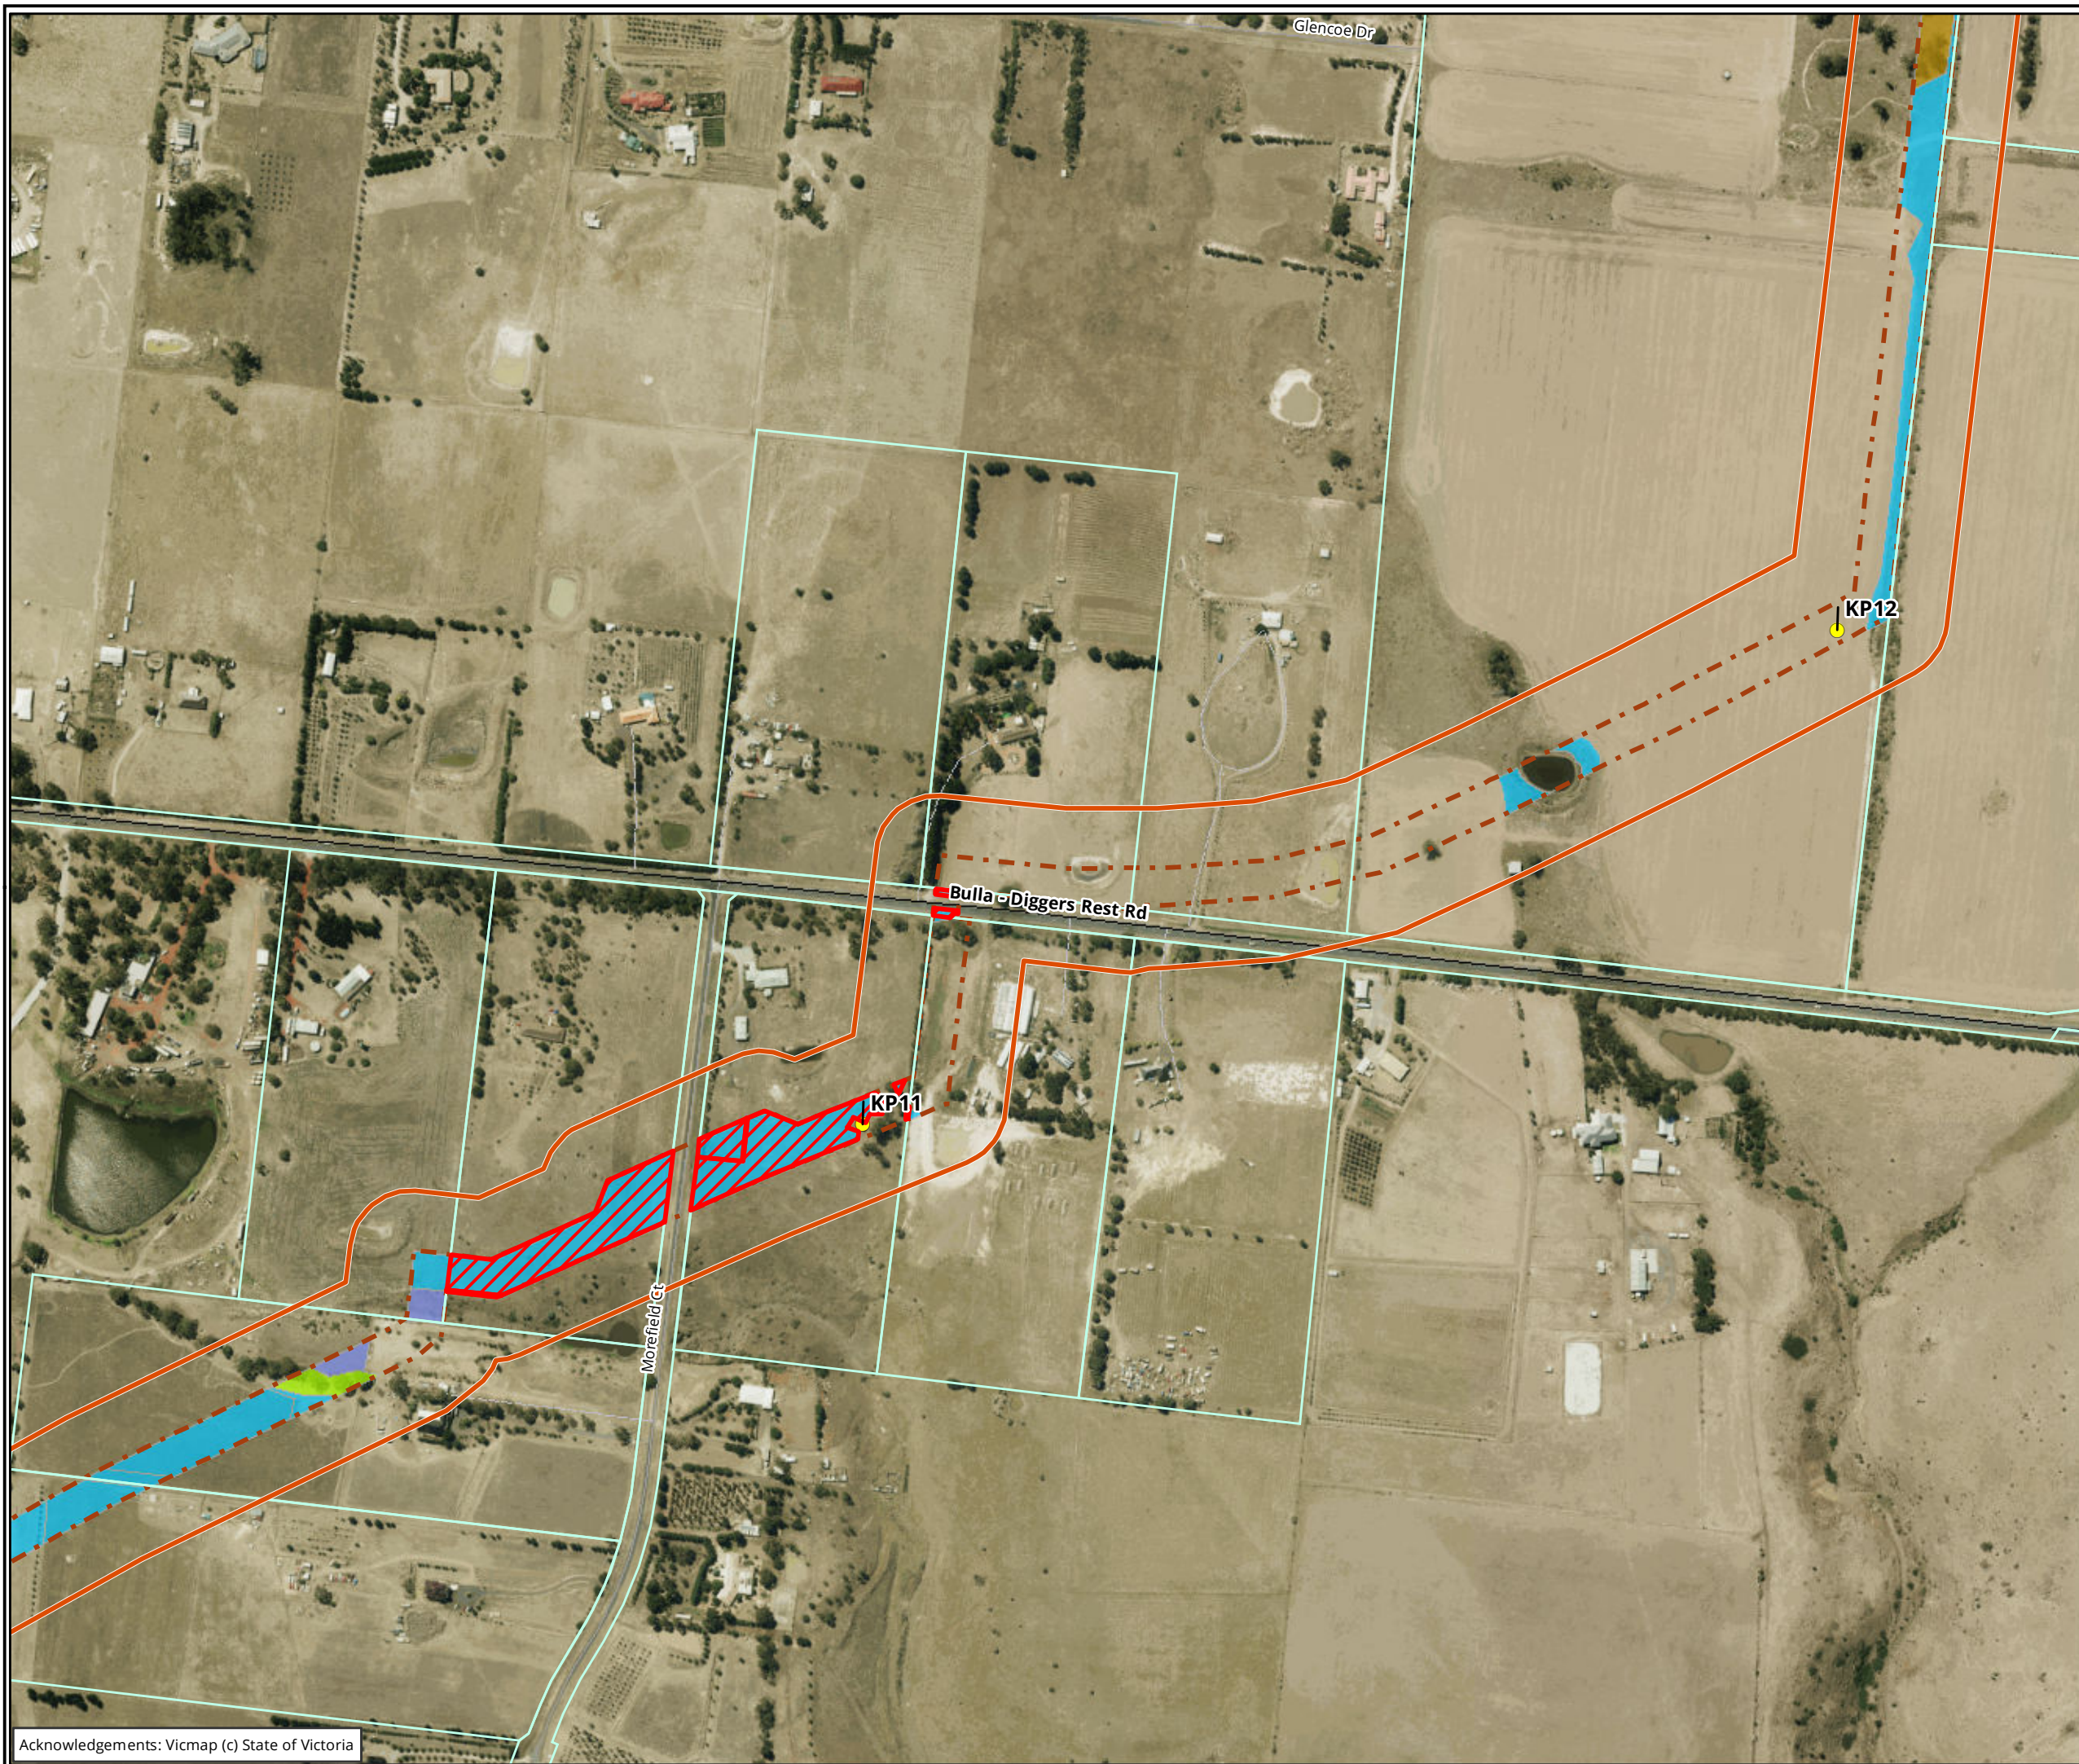

1. **Legend**
2. Study area
   - Kilometre Point
   - Affected parcel
   - Construction footprint
   - Biosis Rapid Field Assessment
3. **Ecological Vegetation Class / EPBC Act / FFG Act Community**
4. Creepline Tussock Grassland (EVC 654) / NTGVVP (EPBC)
   - Riparian Woodland (EVC 641)
   - Plains Grassland (EVC 132) / NTGVVP (EPBC) / WBPGC (FFG)
   - Plains Grassy Woodland (EVC 55) / GEWVVP-WBYB (EPBC) / WBPGW (FFG)

NTGVVP - Natural Temperate Grassland of the Victorian Volcanic Plain
GEWVVP - Grassy Eucalypt Woodland of the Victorian Volcanic Plain
SHWTLP - Seasonal Herbaceous Wetland of the Temperate Lowland Plain
WBPGC - Western (Basalt) Plains Grassland Community
WBPGW - Floristic Community 55-04 Western Basalt Plains (River Red Gum) Grassy Woodland
WBYB - White Box-Yellow Box-Blakely's Red Gum Grassy Woodland and Derived Native Grassland

Scale: 1:5,000 @ A3
Coordinate System: GDA 1994 MGA Zone 55

Matter: 30829,
Date: 15 October 2019,
Checked by: SCC, Drawn by: DK, Last edited by: jturner
Location: P:\29800s\29802\Mapping\30829_F20_Native_Vegetation