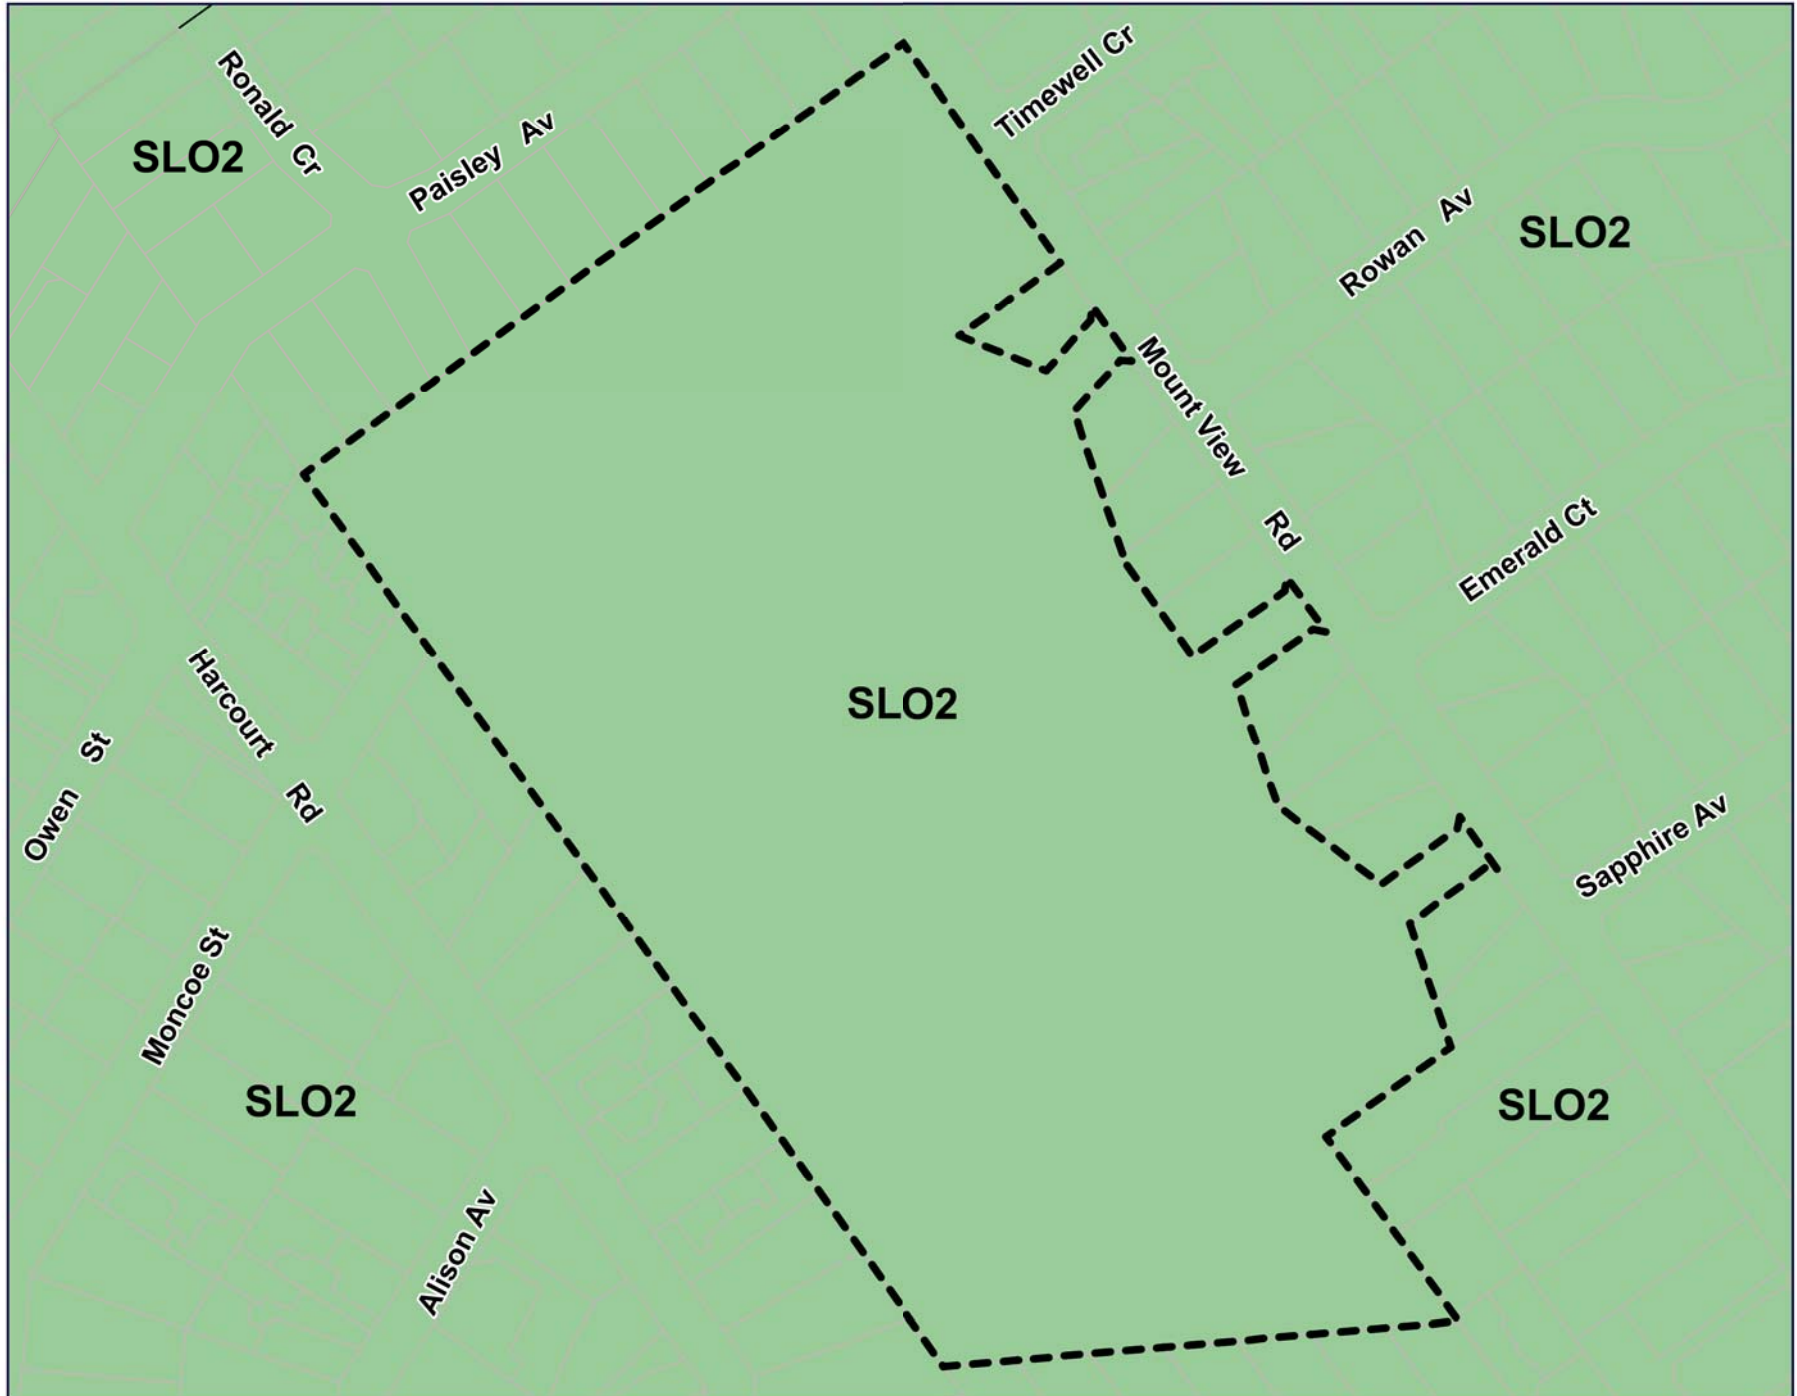

Mount View St, Boronia - Current Significant Landscape Overlay

-  Mount View St Site
-  Current Significant Landscape Overlay
-  Property Boundaries

NORTH

Planning Mapping Services

Print Date: 10/10/2016

MapID: GIS 99-Site29-106