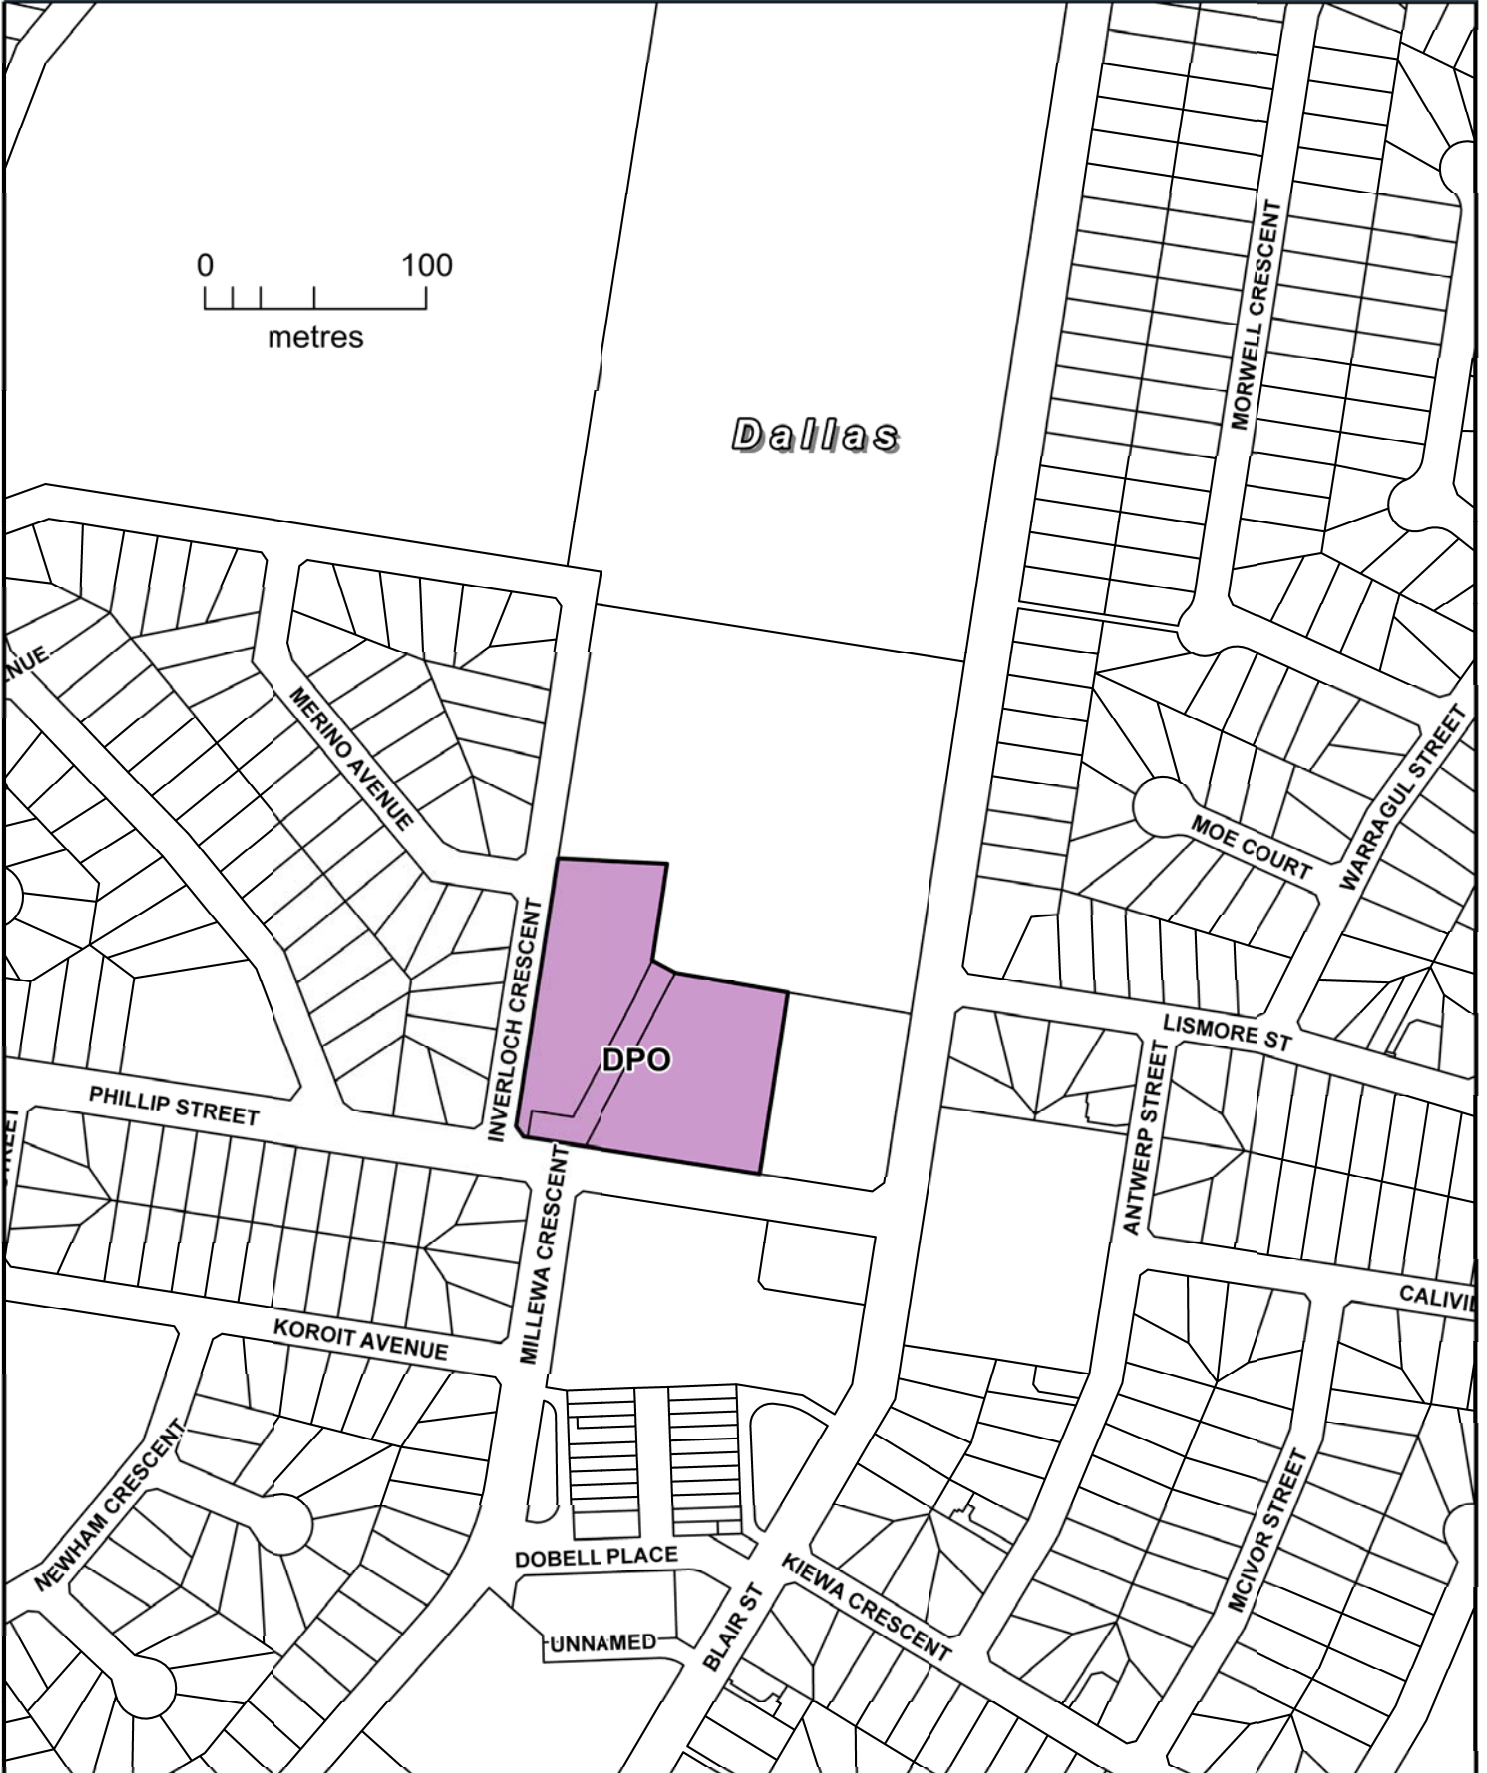

HUME PLANNING SCHEME

LEGEND

 DPO DEVELOPMENT PLAN OVERLAY

Part of Planning Scheme Map 23DPO

AMENDMENT GC46