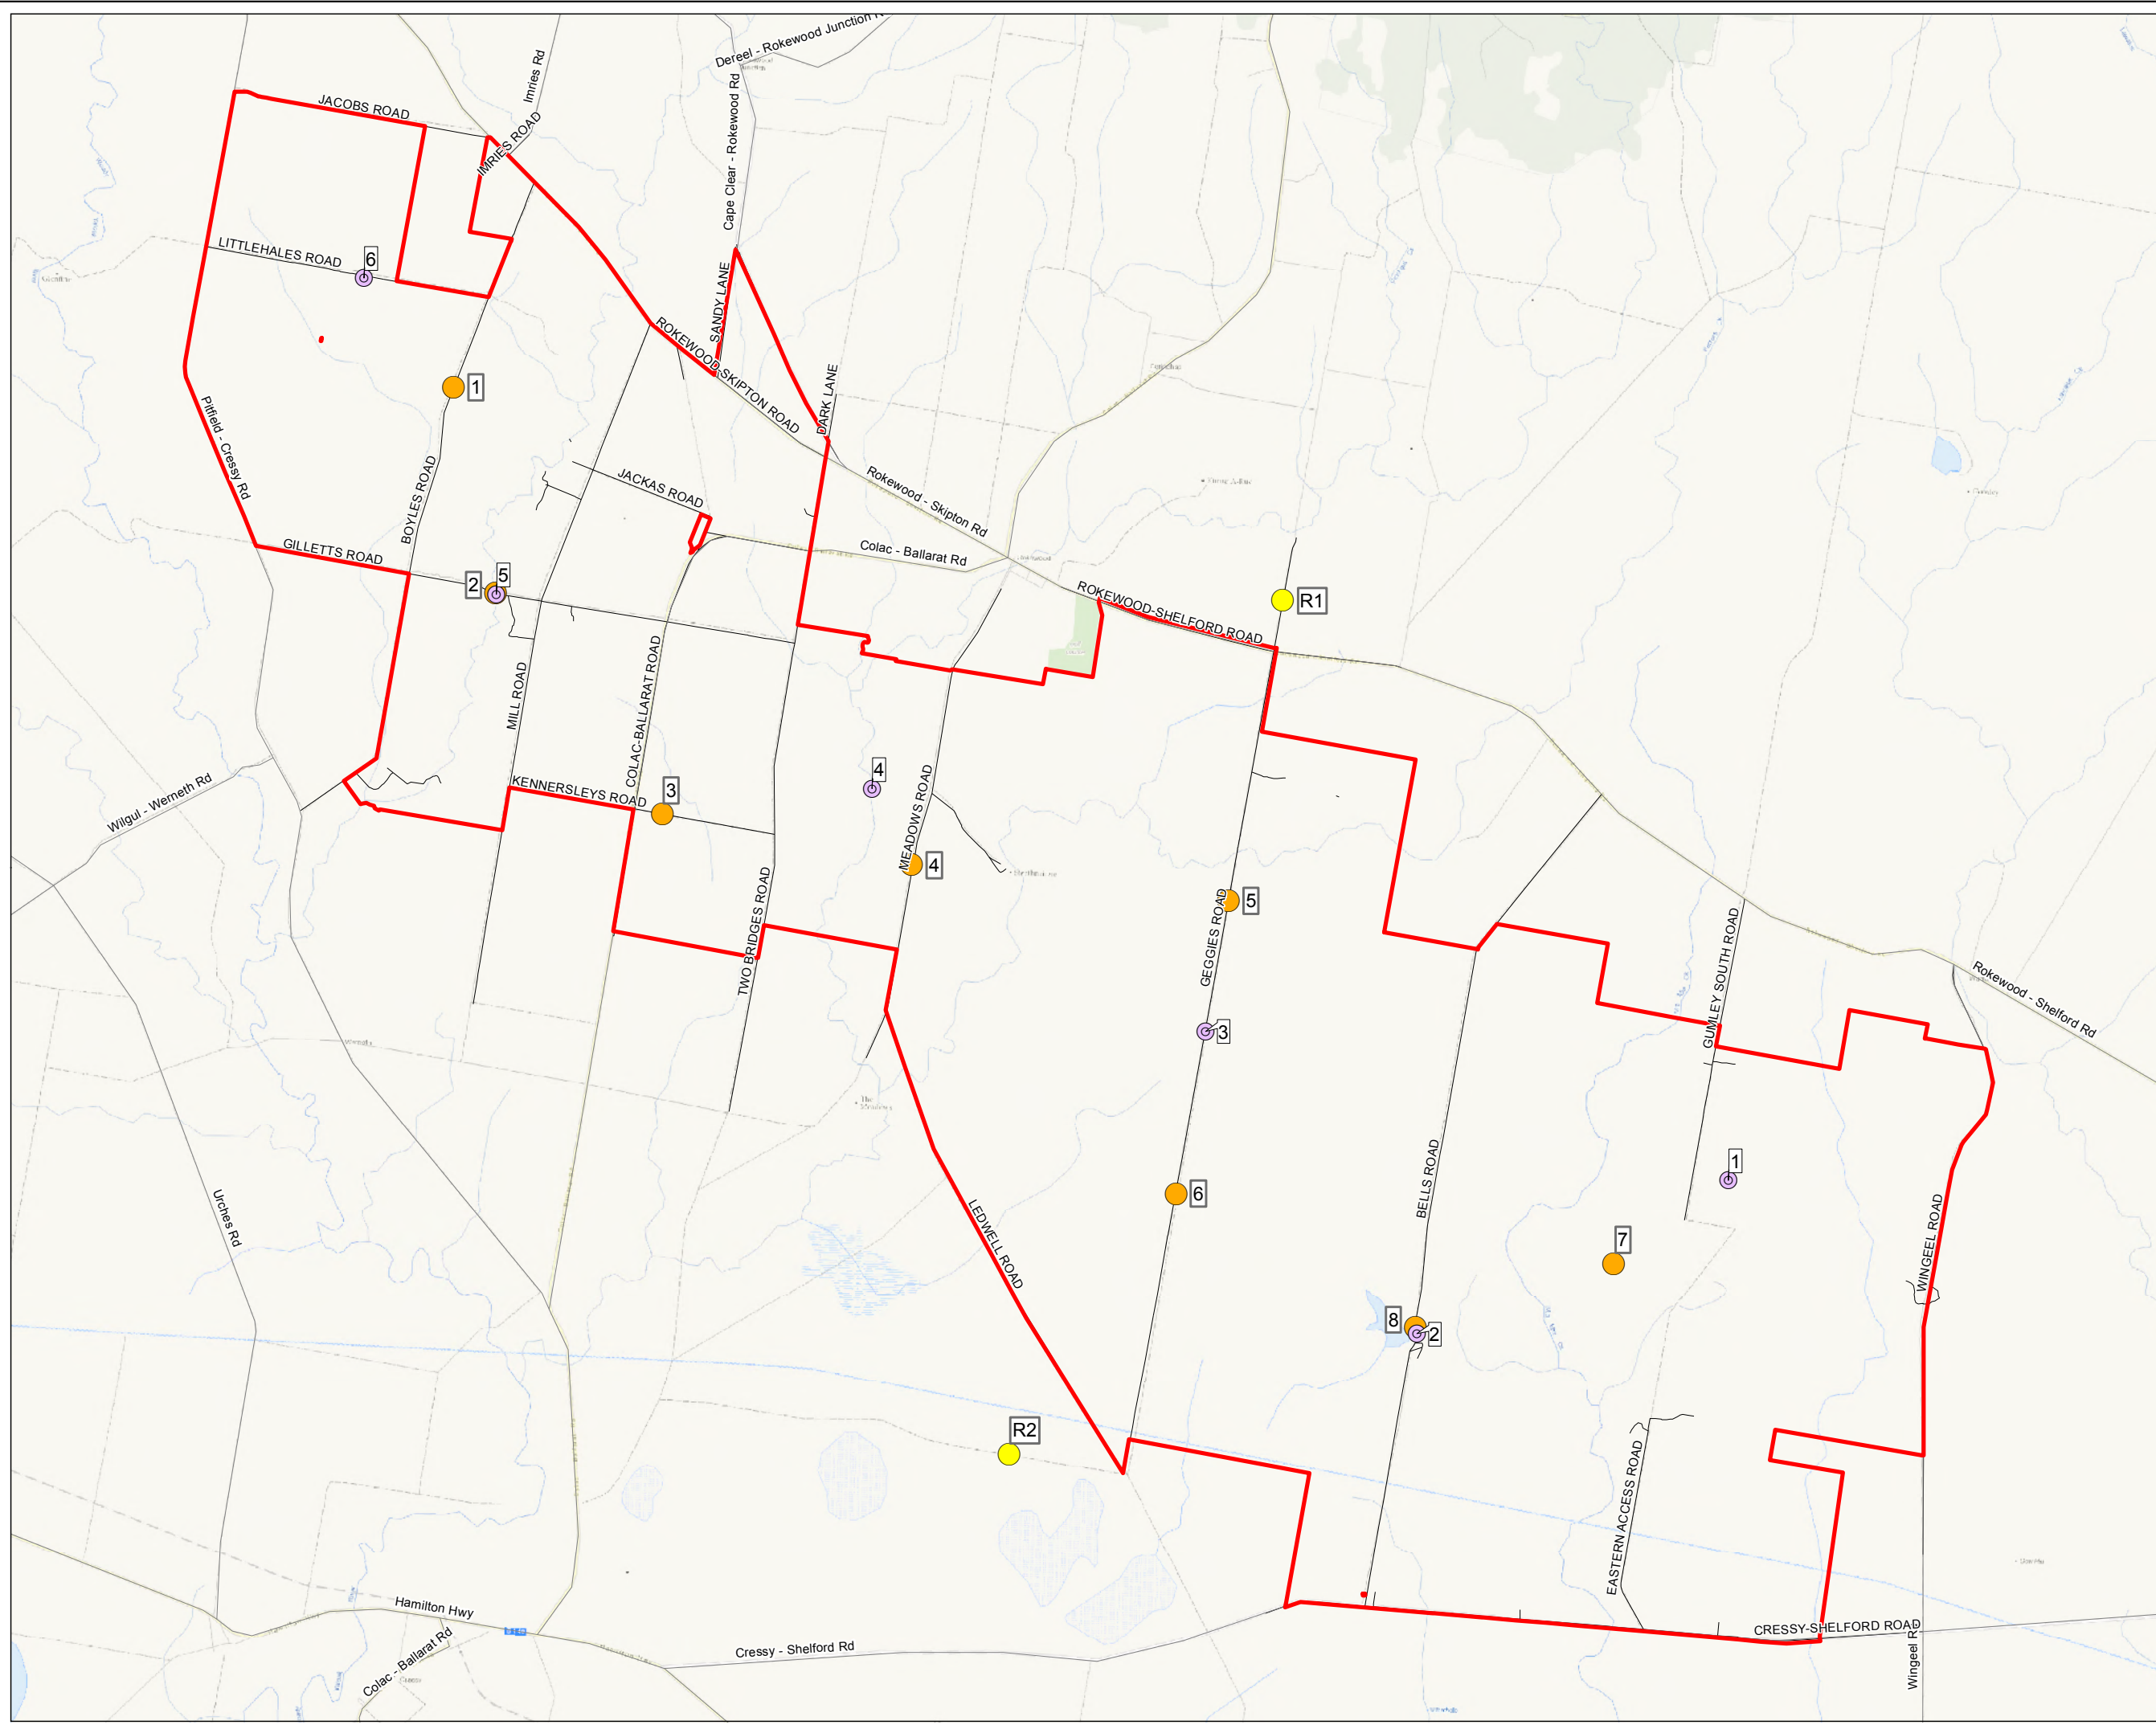

Figure 6: Bat recording sites and BUS survey points

Project: Golden Plains Wind Farm
Client: WestWind Energy Pty Ltd
Date: 24/05/2017

Legend

- ▭ Wind Farm boundary
- BUS points
- Reference points
- ⊙ Bat recording sites

PO Box 337, Camberwell, VIC 3124, Australia
www.ecologicalresearch.com.au
P: (03) 9815 2111 - F: (03) 9815 2685