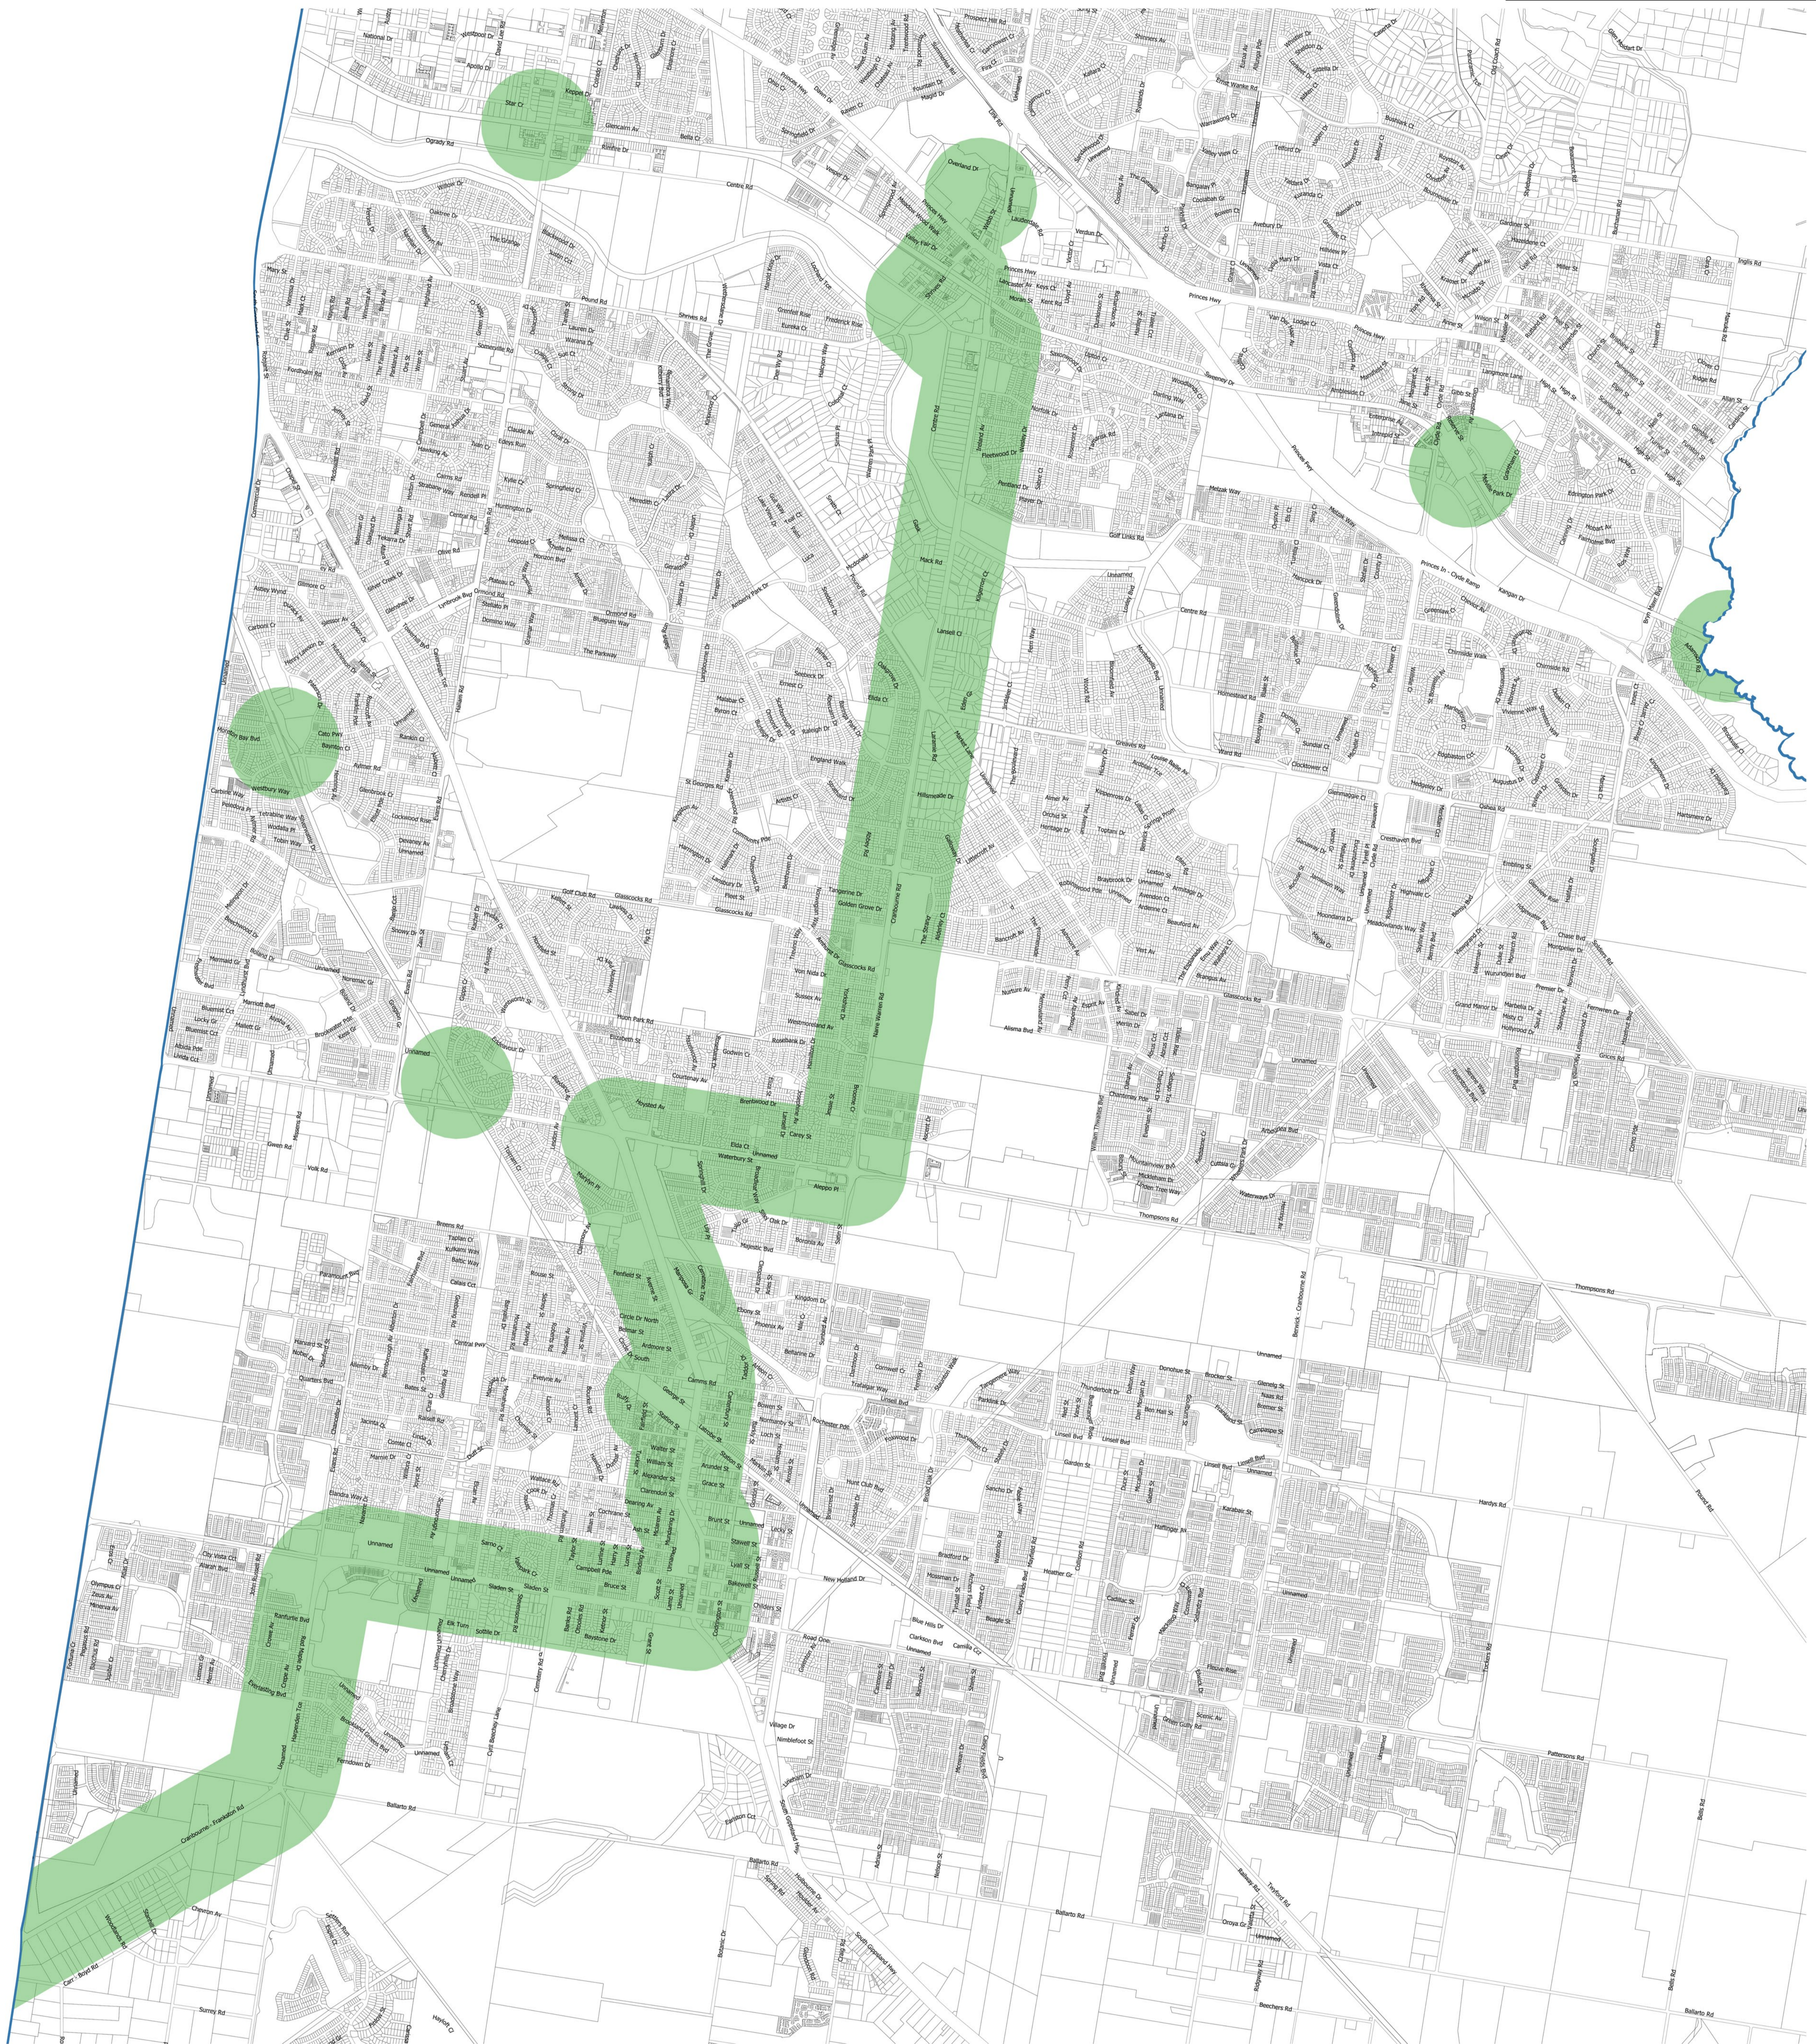

# Principal Public Transport Network Area Maps

## Casey Planning Scheme

**Legend**

-  Casey LGA Boundary
-  Principal Public Transport Network Area

0 1000m 2000m 3000m 4000m