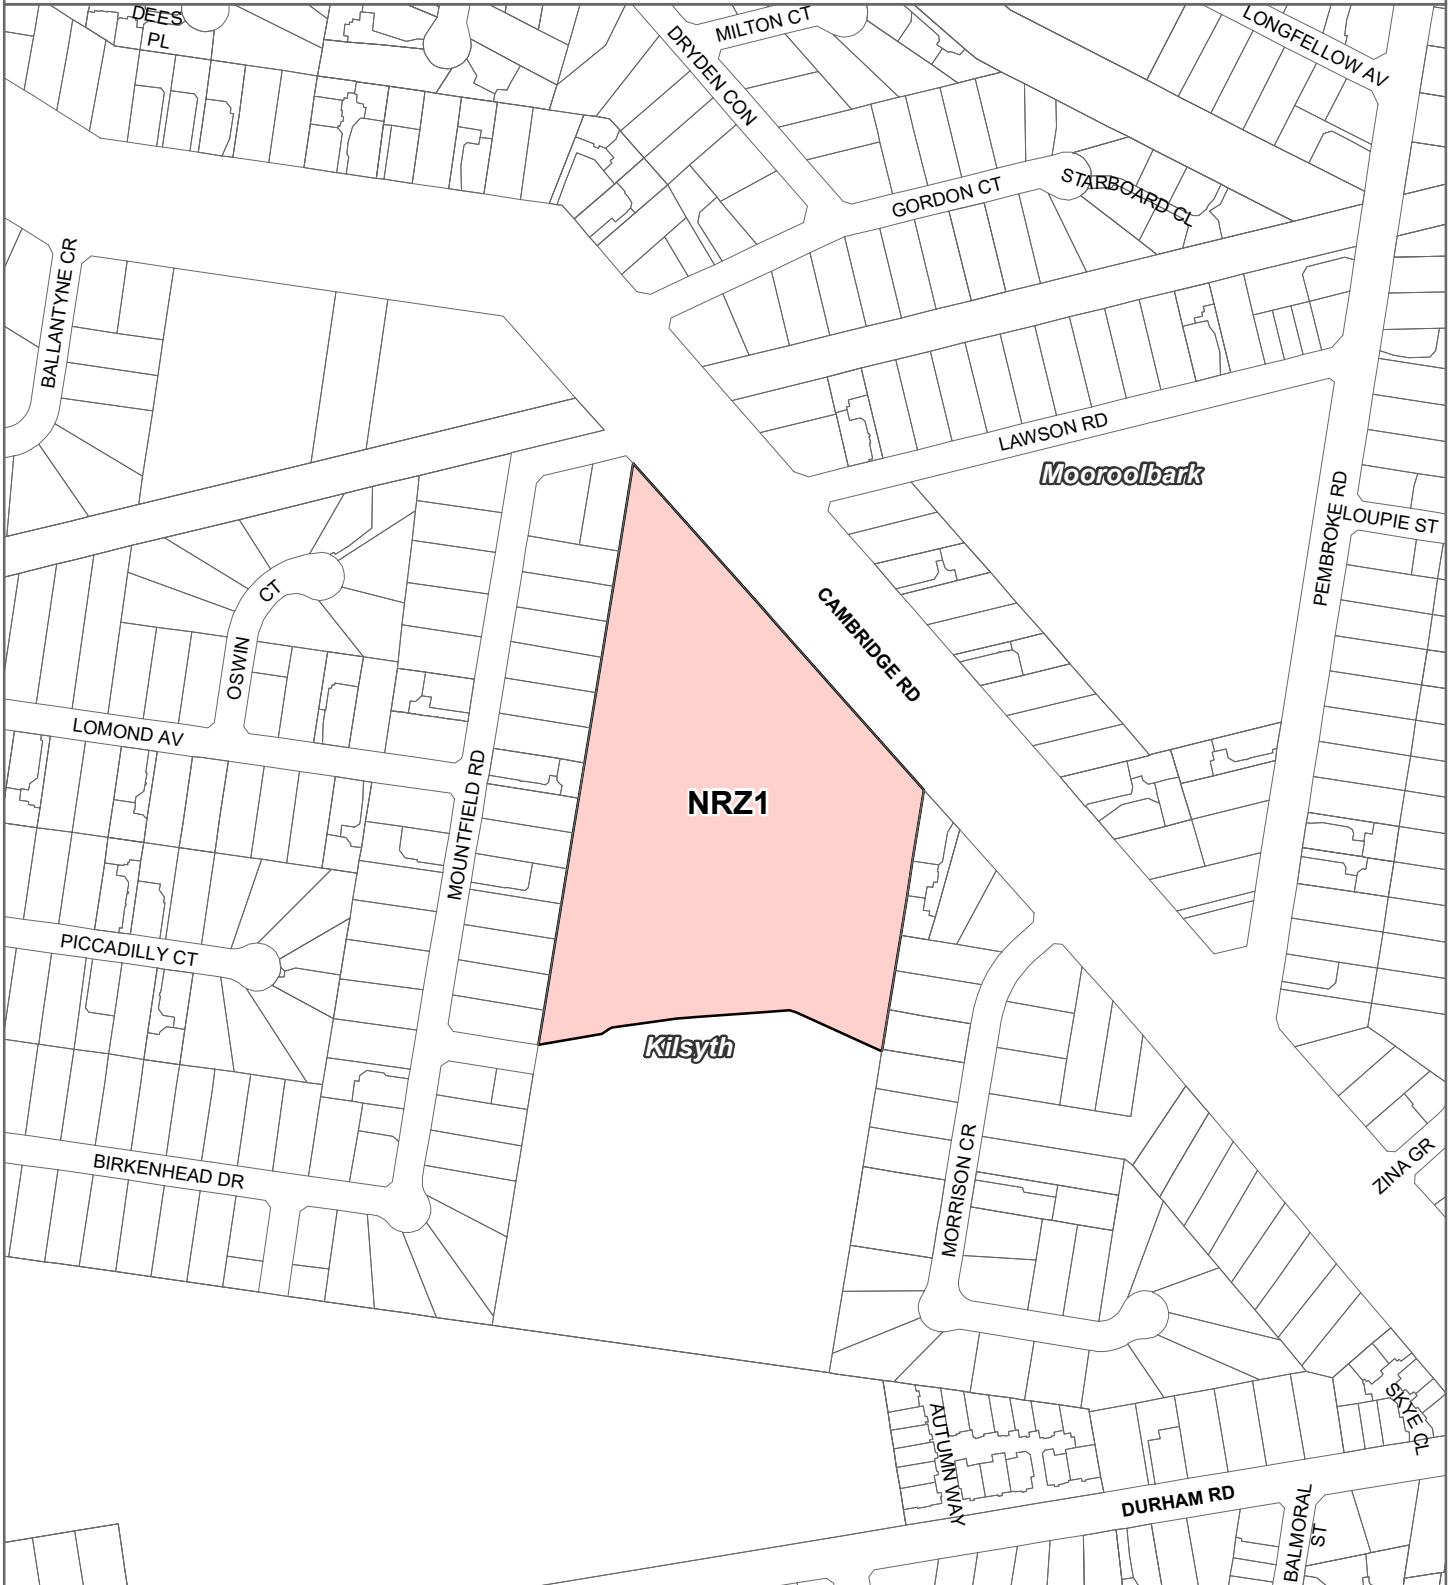

YARRA RANGES PLANNING SCHEME - LOCAL PROVISION AMENDMENT C183yran

LEGEND

- NRZ - Neighbourhood Residential Zone
- Local Government Area

Part of Planning Scheme Map 52

Disclaimer
This publication may be of assistance to you but the State of Victoria and its employees do not guarantee that the publication is without flaw of any kind or is wholly appropriate for your particular purposes and therefore disclaims all liability for any error, loss or other consequence which may arise from you relying on any information in this publication.