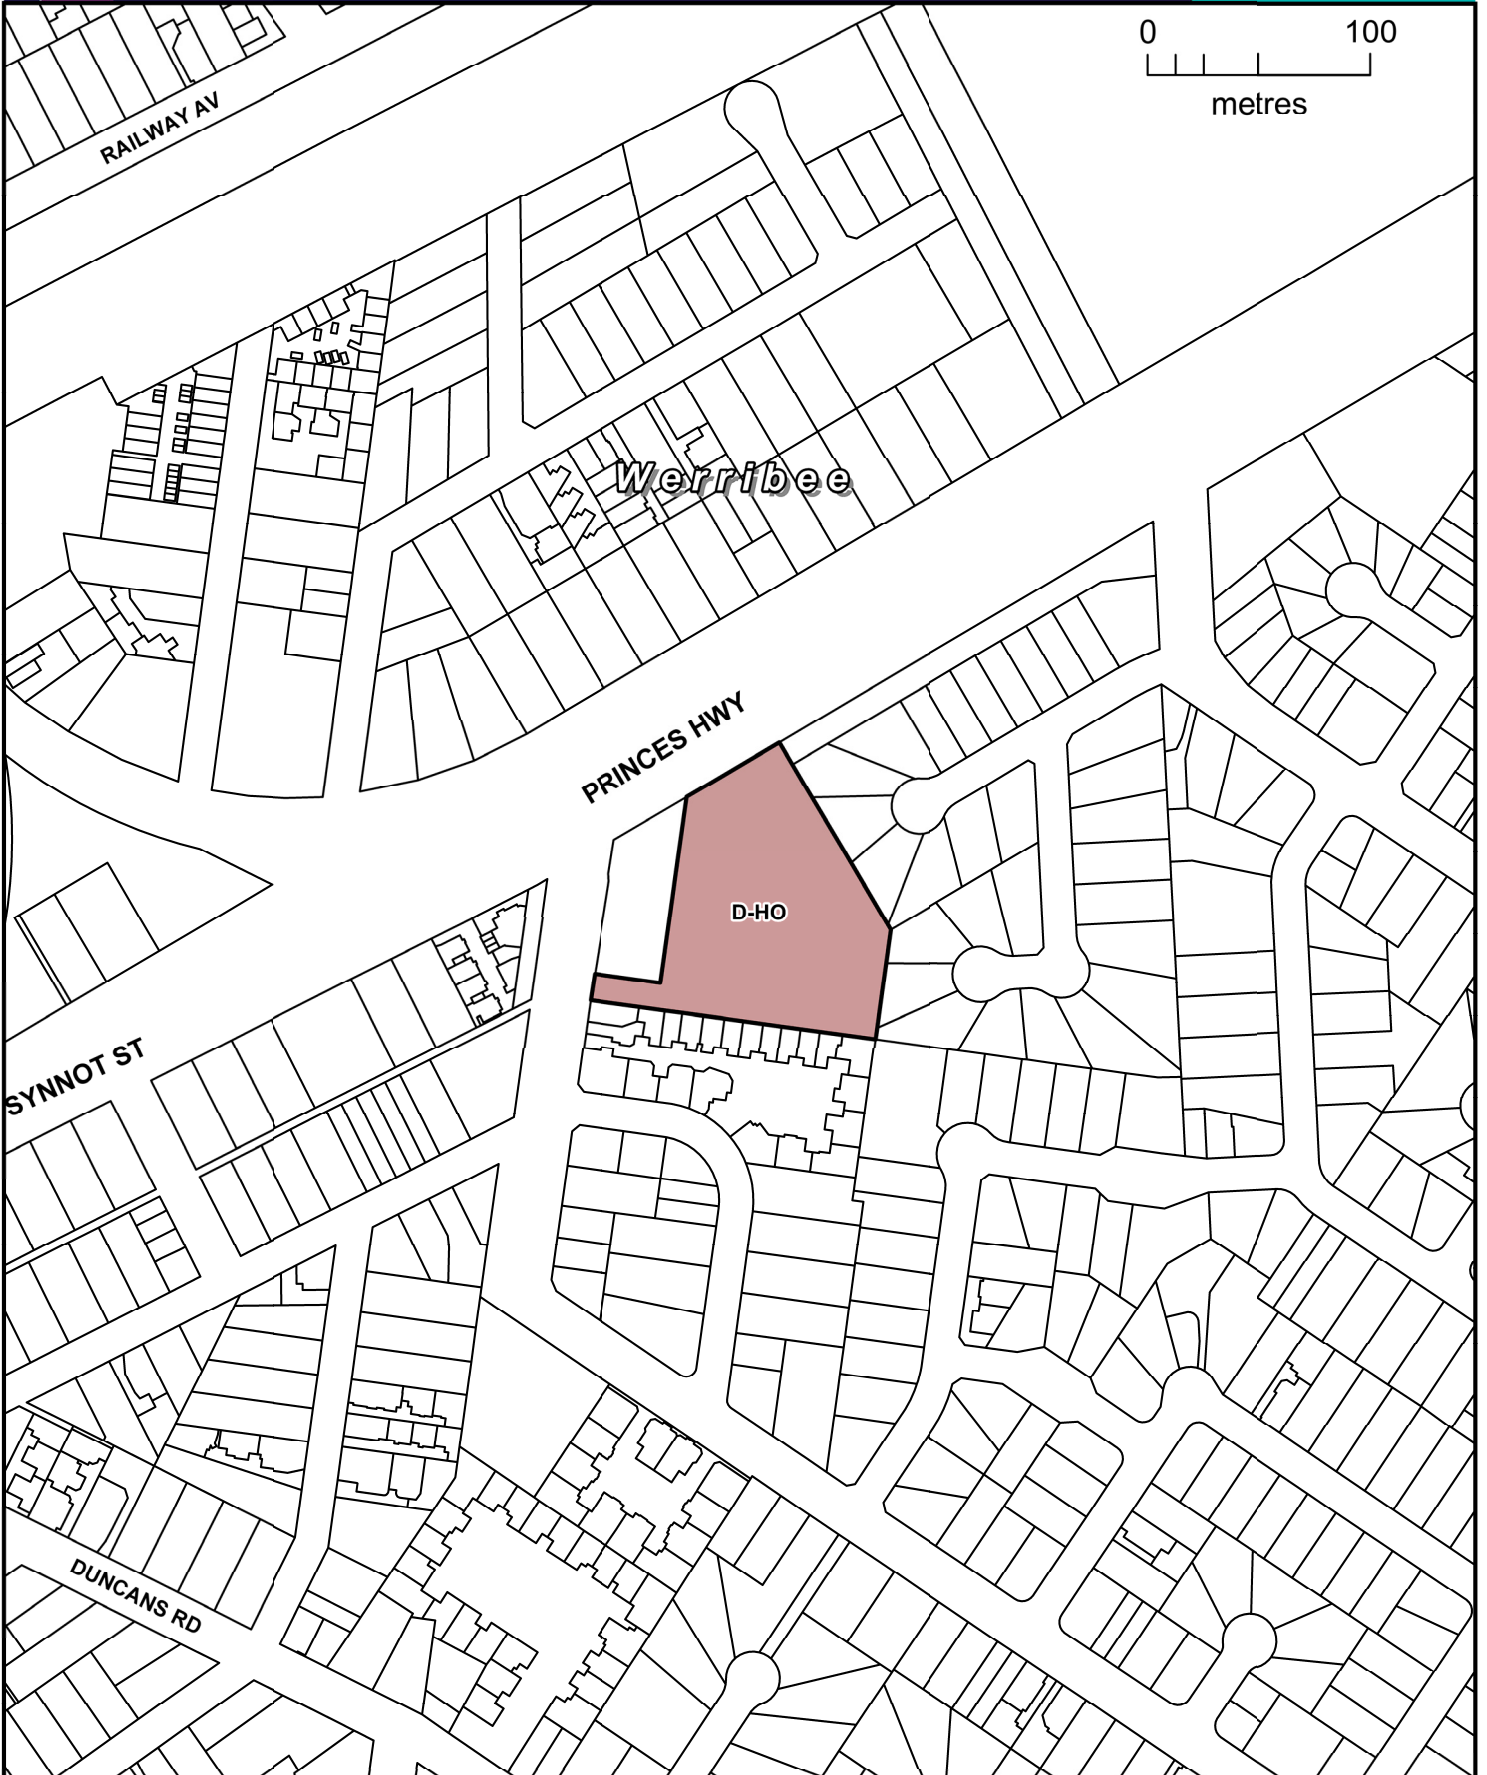

WYNDHAM PLANNING SCHEME

LEGEND

Part of Planning Scheme Map 16D-HO

D-H AREA TO BE DELETED FROM A HERITAGE OVERLAY

AMENDMENT C227