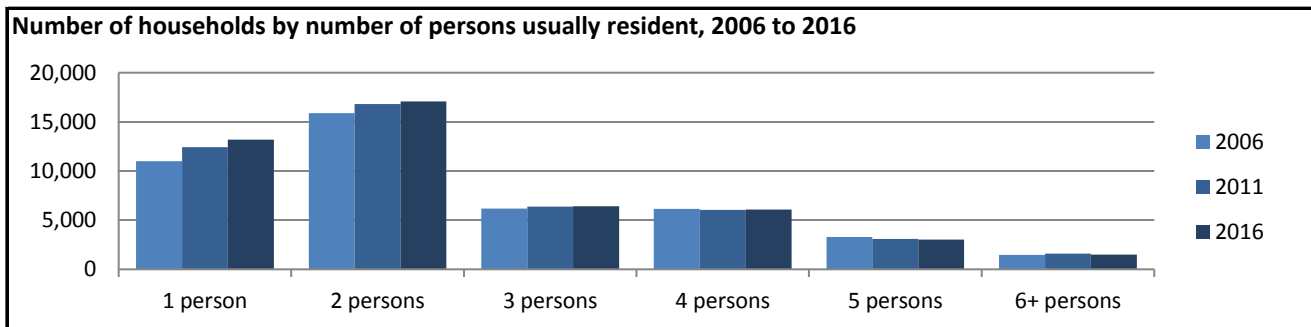

Shepparton (SA4)

Count of persons by Usual Residence	Total 2006	120,384	Period	5-year change	Annual rate
	Total 2011	124,893	2006-11	4,509 increase	0.7% p.a.
	Total 2016	129,971	2011-16	5,078 increase	0.8% p.a.

	2006	2011	2016
Median population age in years	39	40	43
Proportion indigenous persons	2.3%	2.6%	2.7%
Proportion Australian citizens	91.3%	89.7%	86.7%
Proportion born in Australia	85.4%	84.0%	79.6%
Proportion born elsewhere	8.7%	10.2%	11.3%
Proportion speaking English only at home	89.4%	87.3%	82.9%
Proportion speaking other language at home	6.3%	7.8%	9.1%