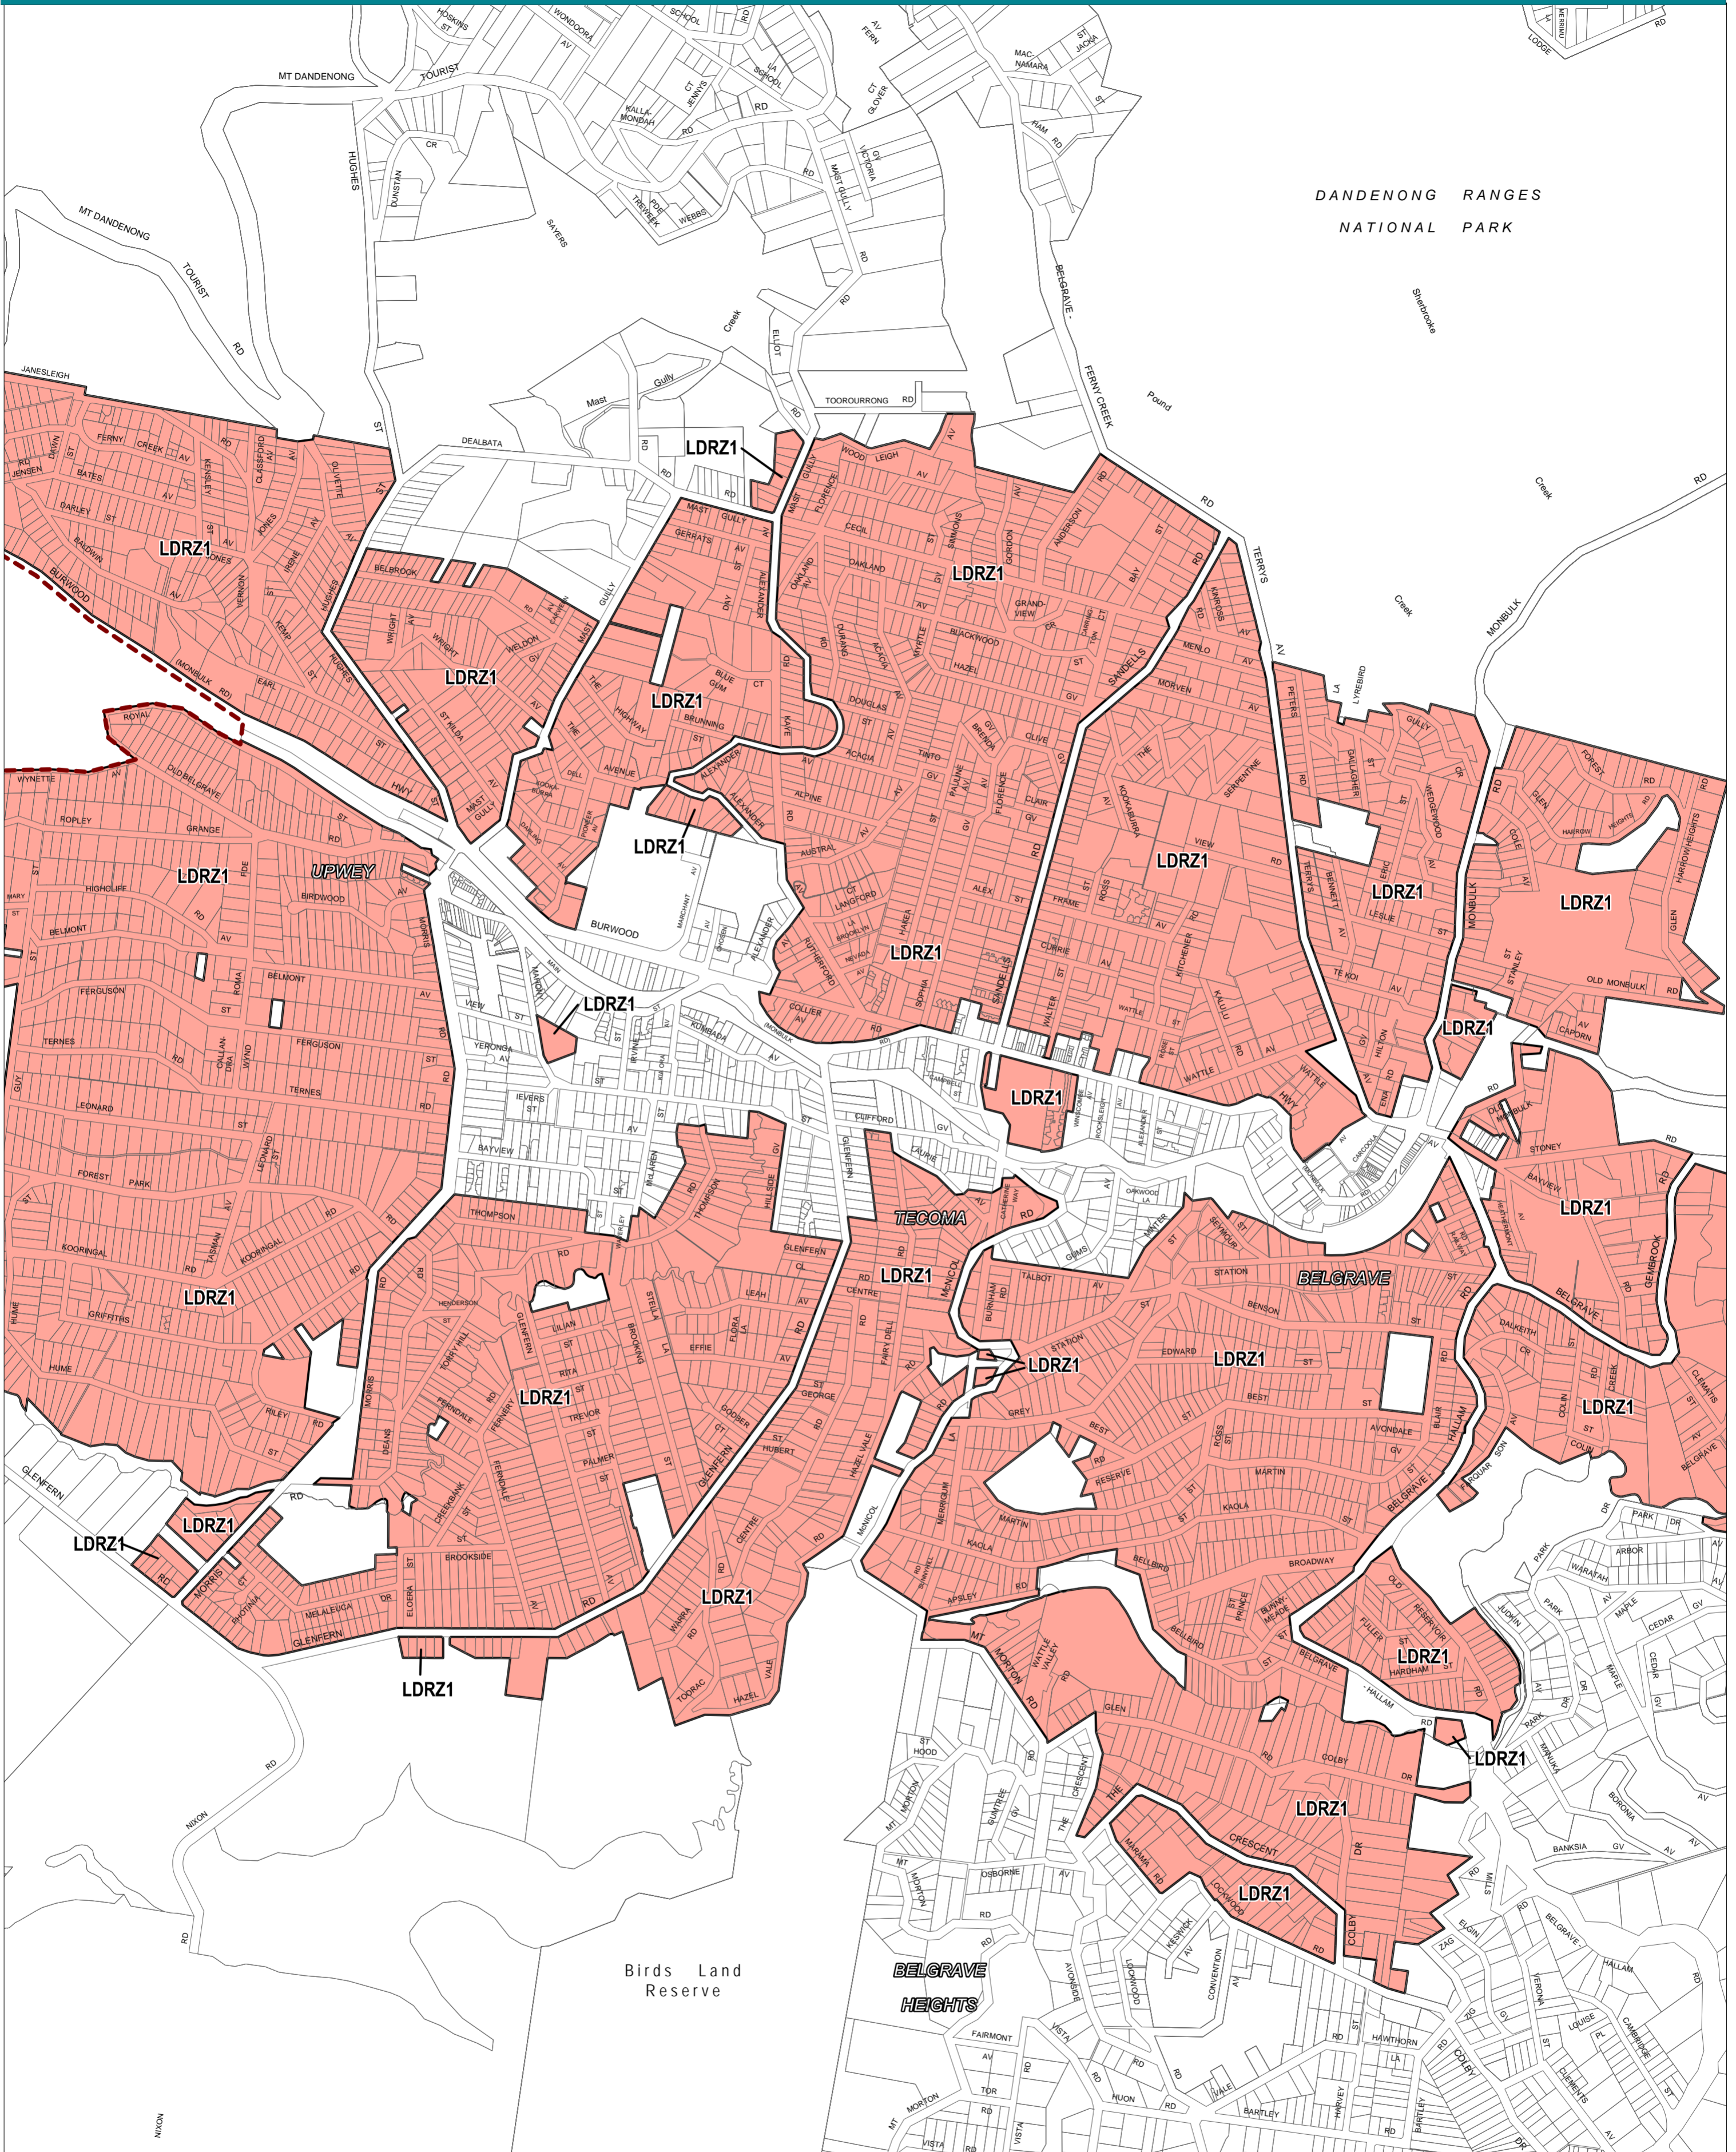

YARRA RANGES PLANNING SCHEME - LOCAL PROVISION

Residential
LDRZ1 Low Density Residential Zone - Schedule 1

----- Municipal Boundary

AUSTRALIAN MAP GRID ZONE 55

PREPARED BY: Planning Mapping Services

Environment, Land, Water and Planning

INDEX TO ADJOINING METRIC SERIES MAP

Printed: 30/8/2016

AMENDMENT C143