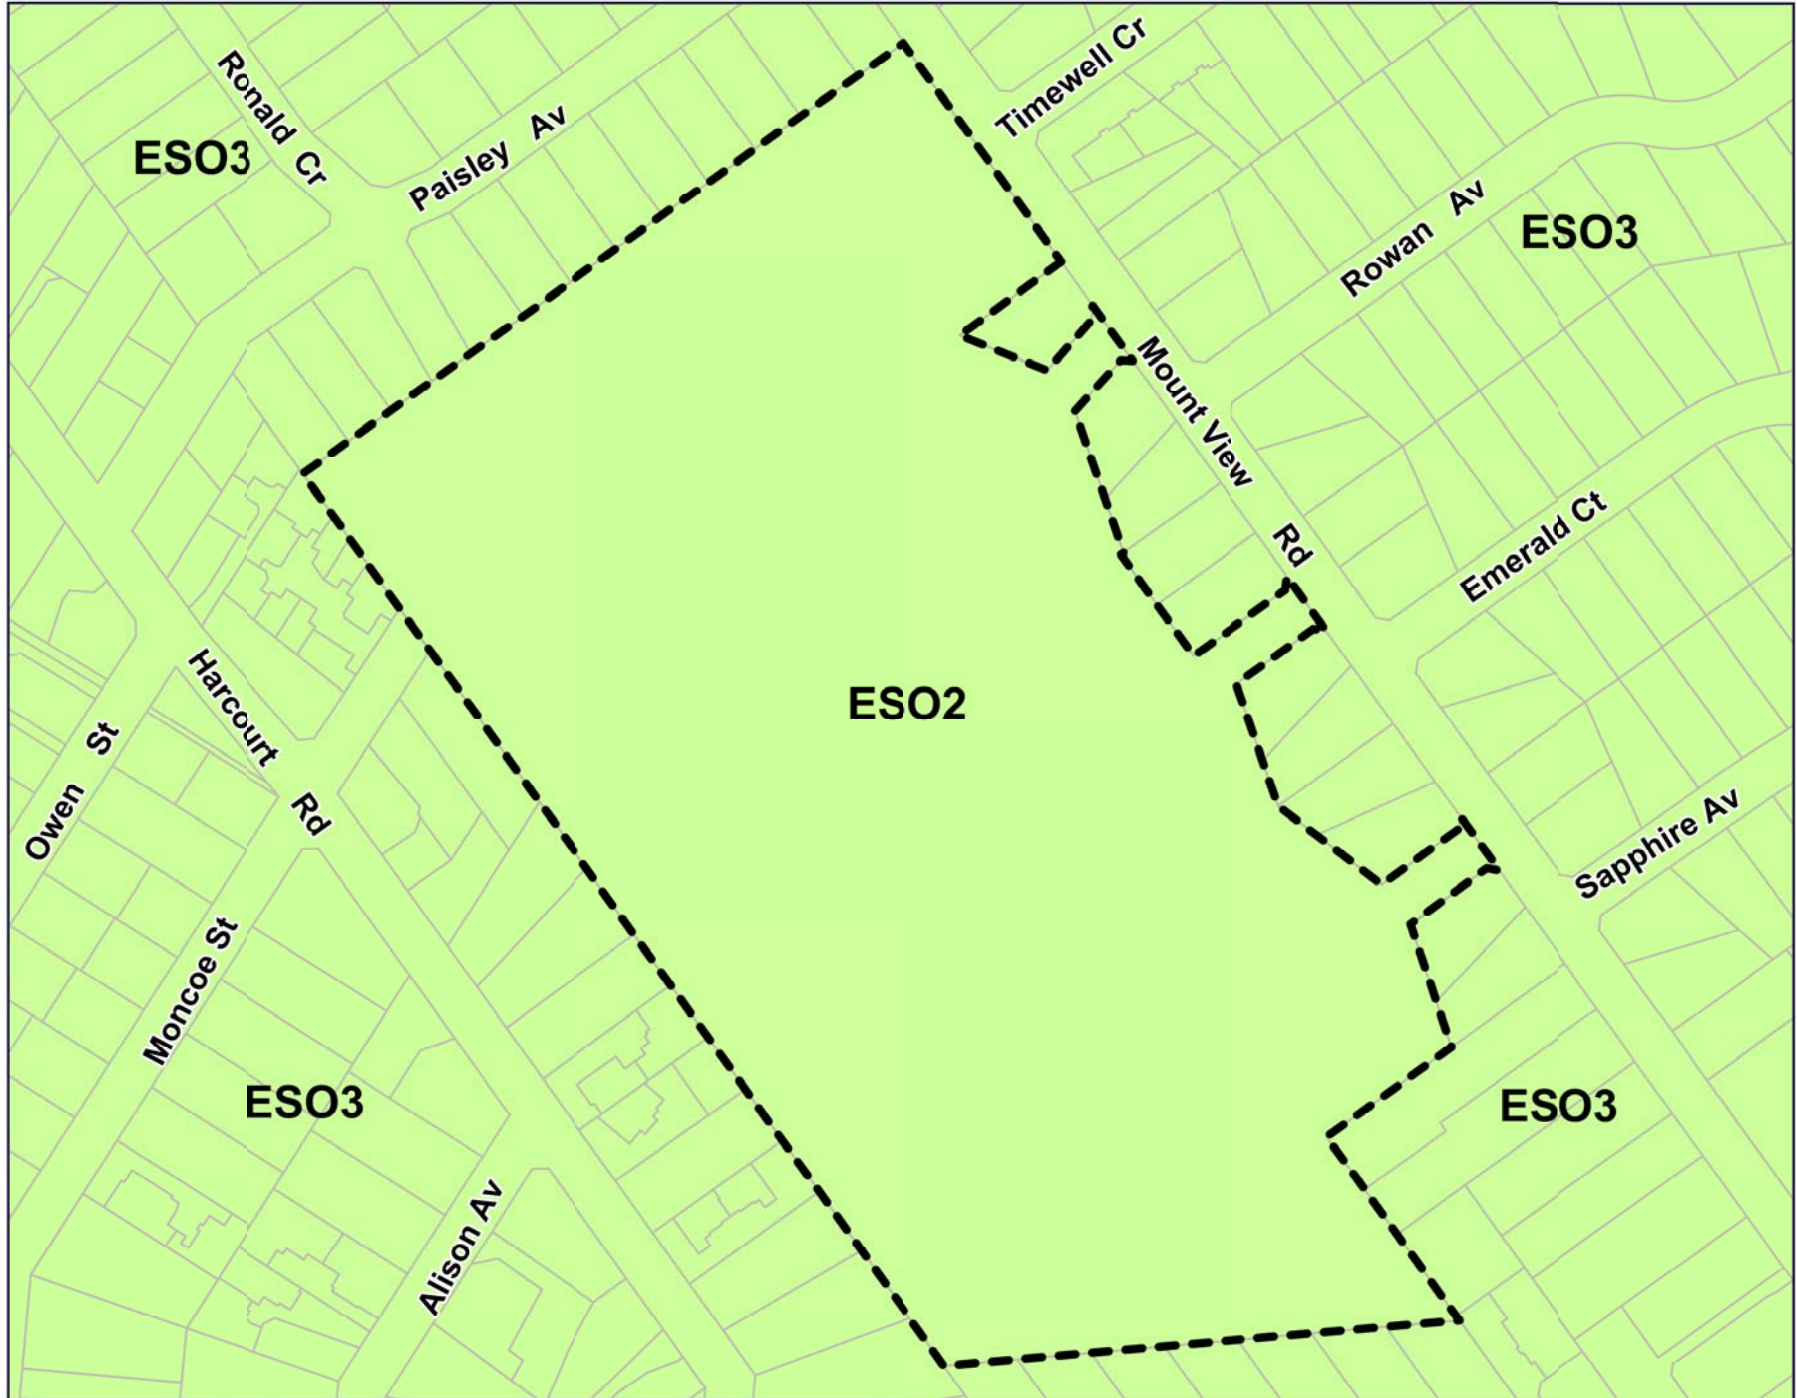

Mount View St, Boronia - Current Environmental Significance Overlay

-  Mount View St Site
-  Current Environmental Significance Overlay
-  Property Boundaries

NORTH

Planning Mapping Services
Print Date: 10/10/2016
MapID: GIS 99-Site29-105