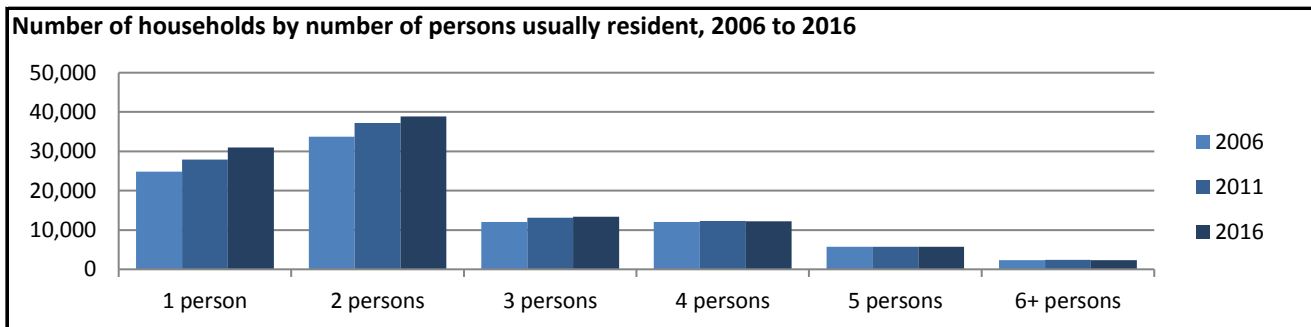

Latrobe - Gippsland (SA4)

Count of persons by Usual Residence	Total 2006	239,008	Period	5-year change	Annual rate
	Total 2011	255,858	2006-11	16,850 increase	1.4% p.a.
	Total 2016	271,416	2011-16	15,558 increase	1.2% p.a.

	2006	2011	2016
Median population age in years	41	42	45
Proportion indigenous persons	1.3%	1.5%	1.5%
Proportion Australian citizens	90.5%	90.4%	88.1%
Proportion born in Australia	82.3%	82.8%	79.3%
Proportion born elsewhere	11.5%	12.0%	11.7%
Proportion speaking English only at home	91.3%	91.0%	87.4%
Proportion speaking other language at home	3.9%	4.5%	4.6%