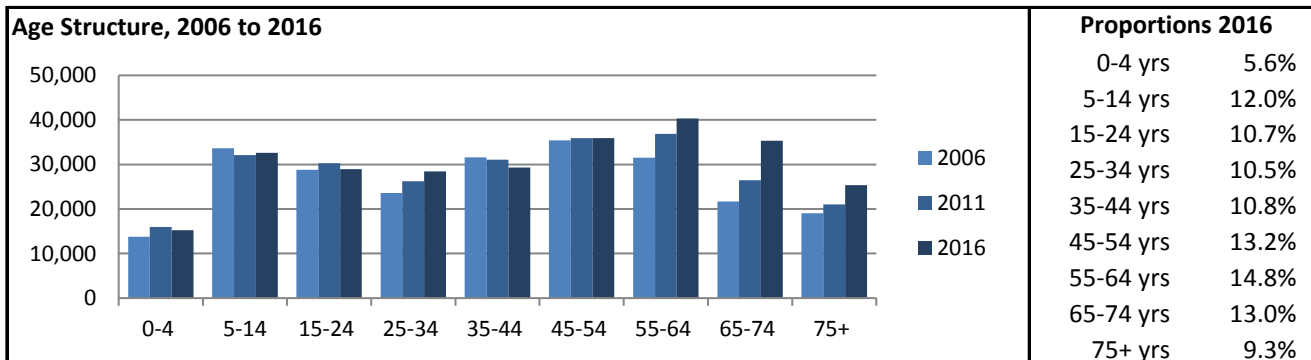

Latrobe - Gippsland (SA4)

Count of persons by Usual Residence	Total 2006	239,008	Period	5-year change	Annual rate
	Total 2011	255,858	2006-11	16,850 increase	1.4% p.a.
	Total 2016	271,416	2011-16	15,558 increase	1.2% p.a.

	2006	2011	2016
Median population age in years	41	42	45
Proportion indigenous persons	1.3%	1.5%	1.5%
Proportion Australian citizens	90.5%	90.4%	88.1%
Proportion born in Australia	82.3%	82.8%	79.3%
Proportion born elsewhere	11.5%	12.0%	11.7%
Proportion speaking English only at home	91.3%	91.0%	87.4%
Proportion speaking other language at home	3.9%	4.5%	4.6%