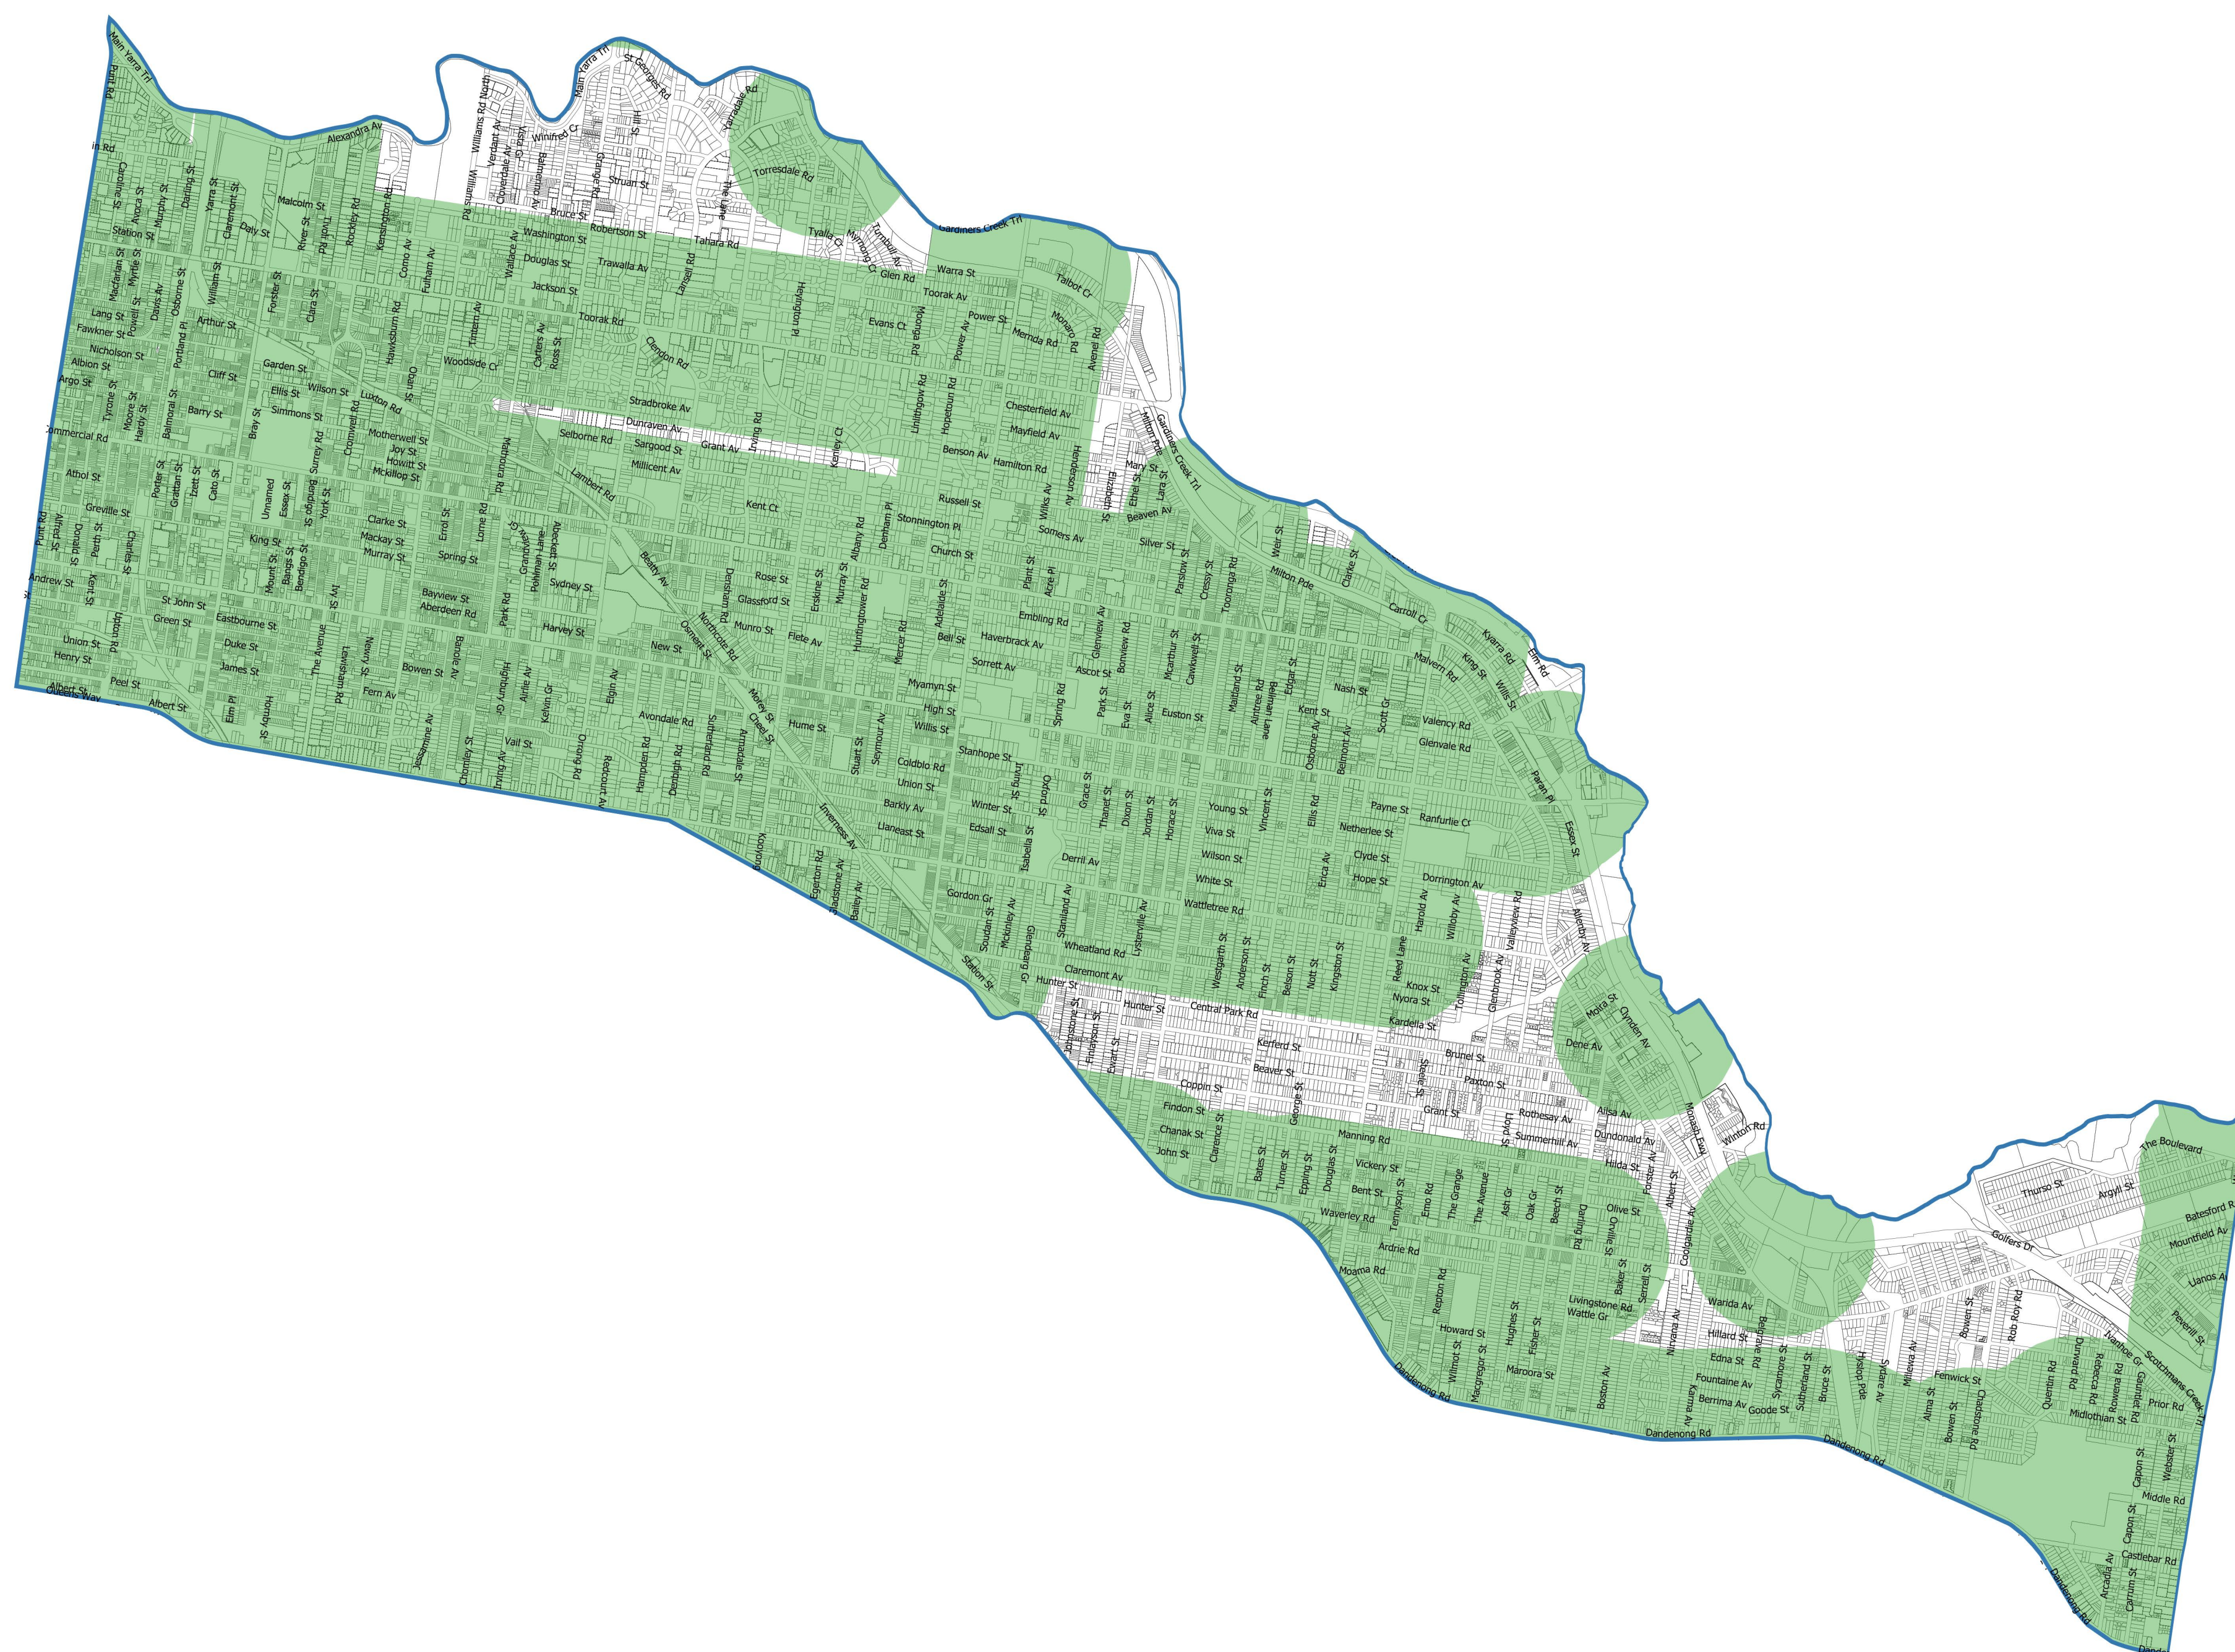

# Principal Public Transport Network Area Maps

## Stonnington Planning Scheme

**Legend**

-  Stonnington LGA Boundary
-  Principal Public Transport Network Area

0 1000m 2000m 3000m 4000m