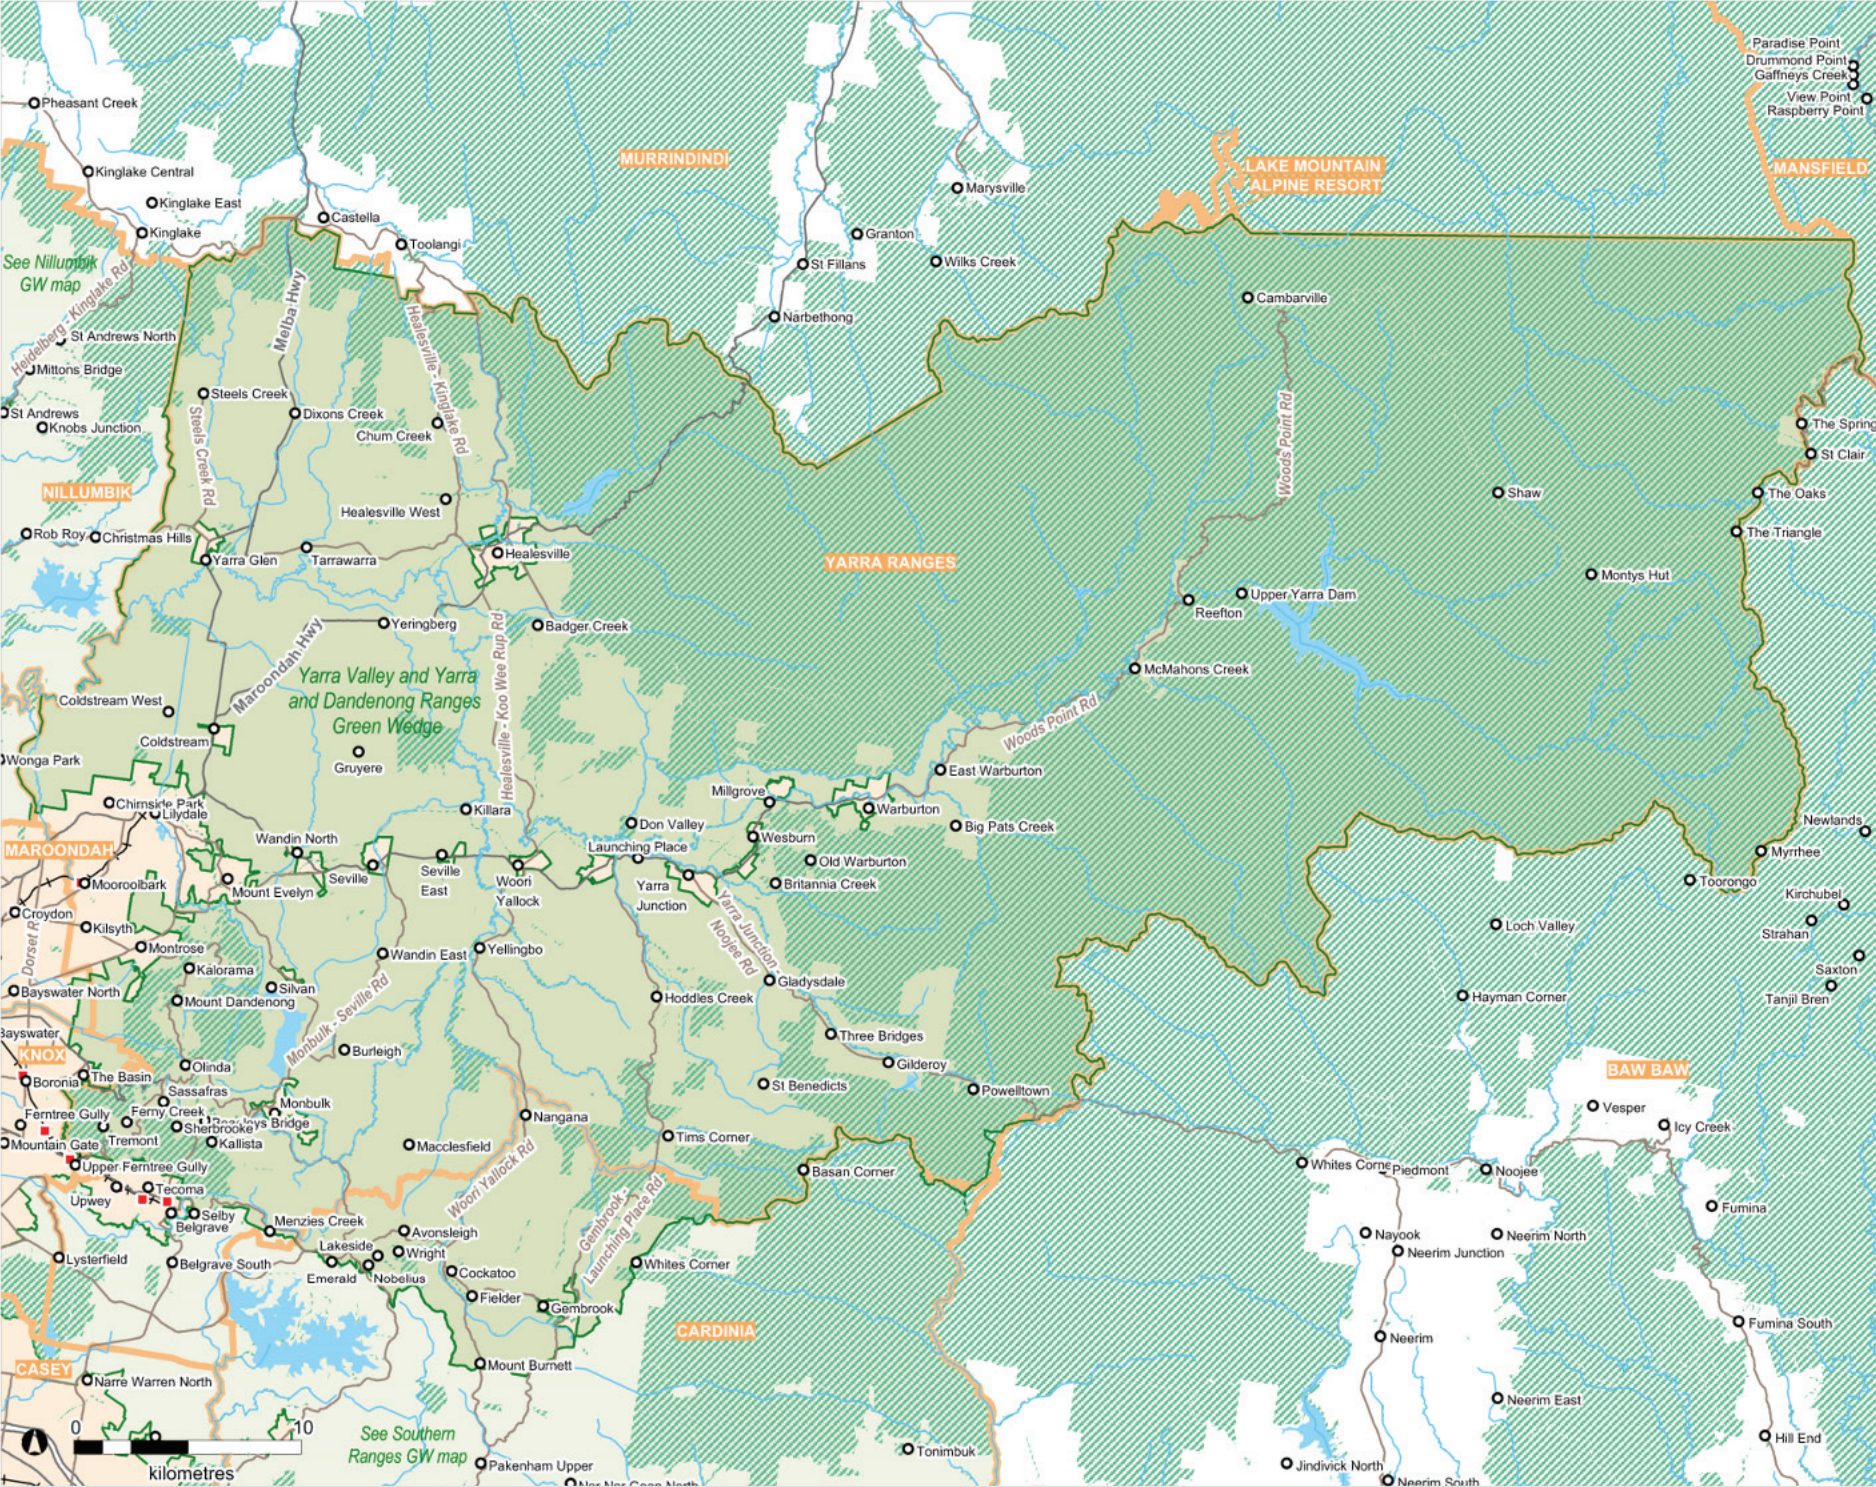

Yarra Valley and Yarra and Dandenong Ranges Green Wedge

- Locality
- Yarra Valley and Yarra and Dandenong Ranges Green Wedge
- Green Wedge area
- Urban growth area
- Local government area
- Public land
- Lakes and reservoirs
- River/Creeks
- Active railway line and passenger station
- Freeway
- Highway
- Arterial road