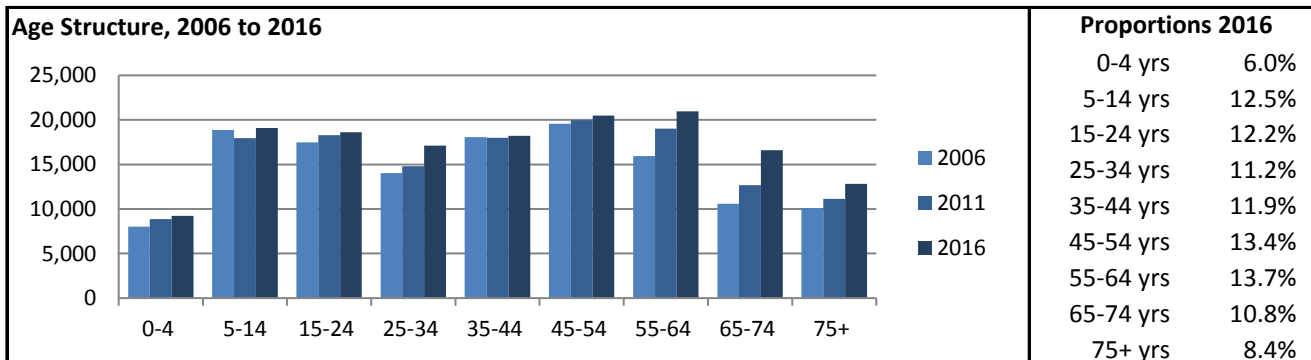

## Bendigo (SA4)

Count of persons by Usual Residence	Total 2006	132,651	Period	5-year change	Annual rate
	Total 2011	140,695	2006-11	8,044 increase	1.2% p.a.
	Total 2016	153,092	2011-16	12,397 increase	1.7% p.a.

	2006	2011	2016
Median population age in years	39	40	42
Proportion indigenous persons	1.0%	1.3%	1.5%
Proportion Australian citizens	92.3%	91.7%	88.8%
Proportion born in Australia	87.4%	87.0%	82.8%
Proportion born elsewhere	7.2%	8.1%	9.0%
Proportion speaking English only at home	93.5%	92.4%	87.9%
Proportion speaking other language at home	2.3%	3.1%	4.4%