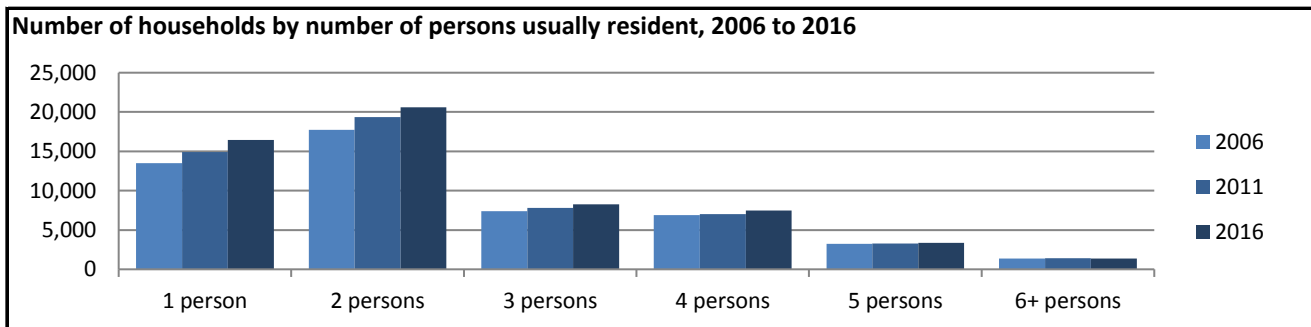

## Bendigo (SA4)

Count of persons by Usual Residence	Total 2006	132,651	Period	5-year change	Annual rate
	Total 2011	140,695	2006-11	8,044 increase	1.2% p.a.
	Total 2016	153,092	2011-16	12,397 increase	1.7% p.a.

	2006	2011	2016
Median population age in years	39	40	42
Proportion indigenous persons	1.0%	1.3%	1.5%
Proportion Australian citizens	92.3%	91.7%	88.8%
Proportion born in Australia	87.4%	87.0%	82.8%
Proportion born elsewhere	7.2%	8.1%	9.0%
Proportion speaking English only at home	93.5%	92.4%	87.9%
Proportion speaking other language at home	2.3%	3.1%	4.4%