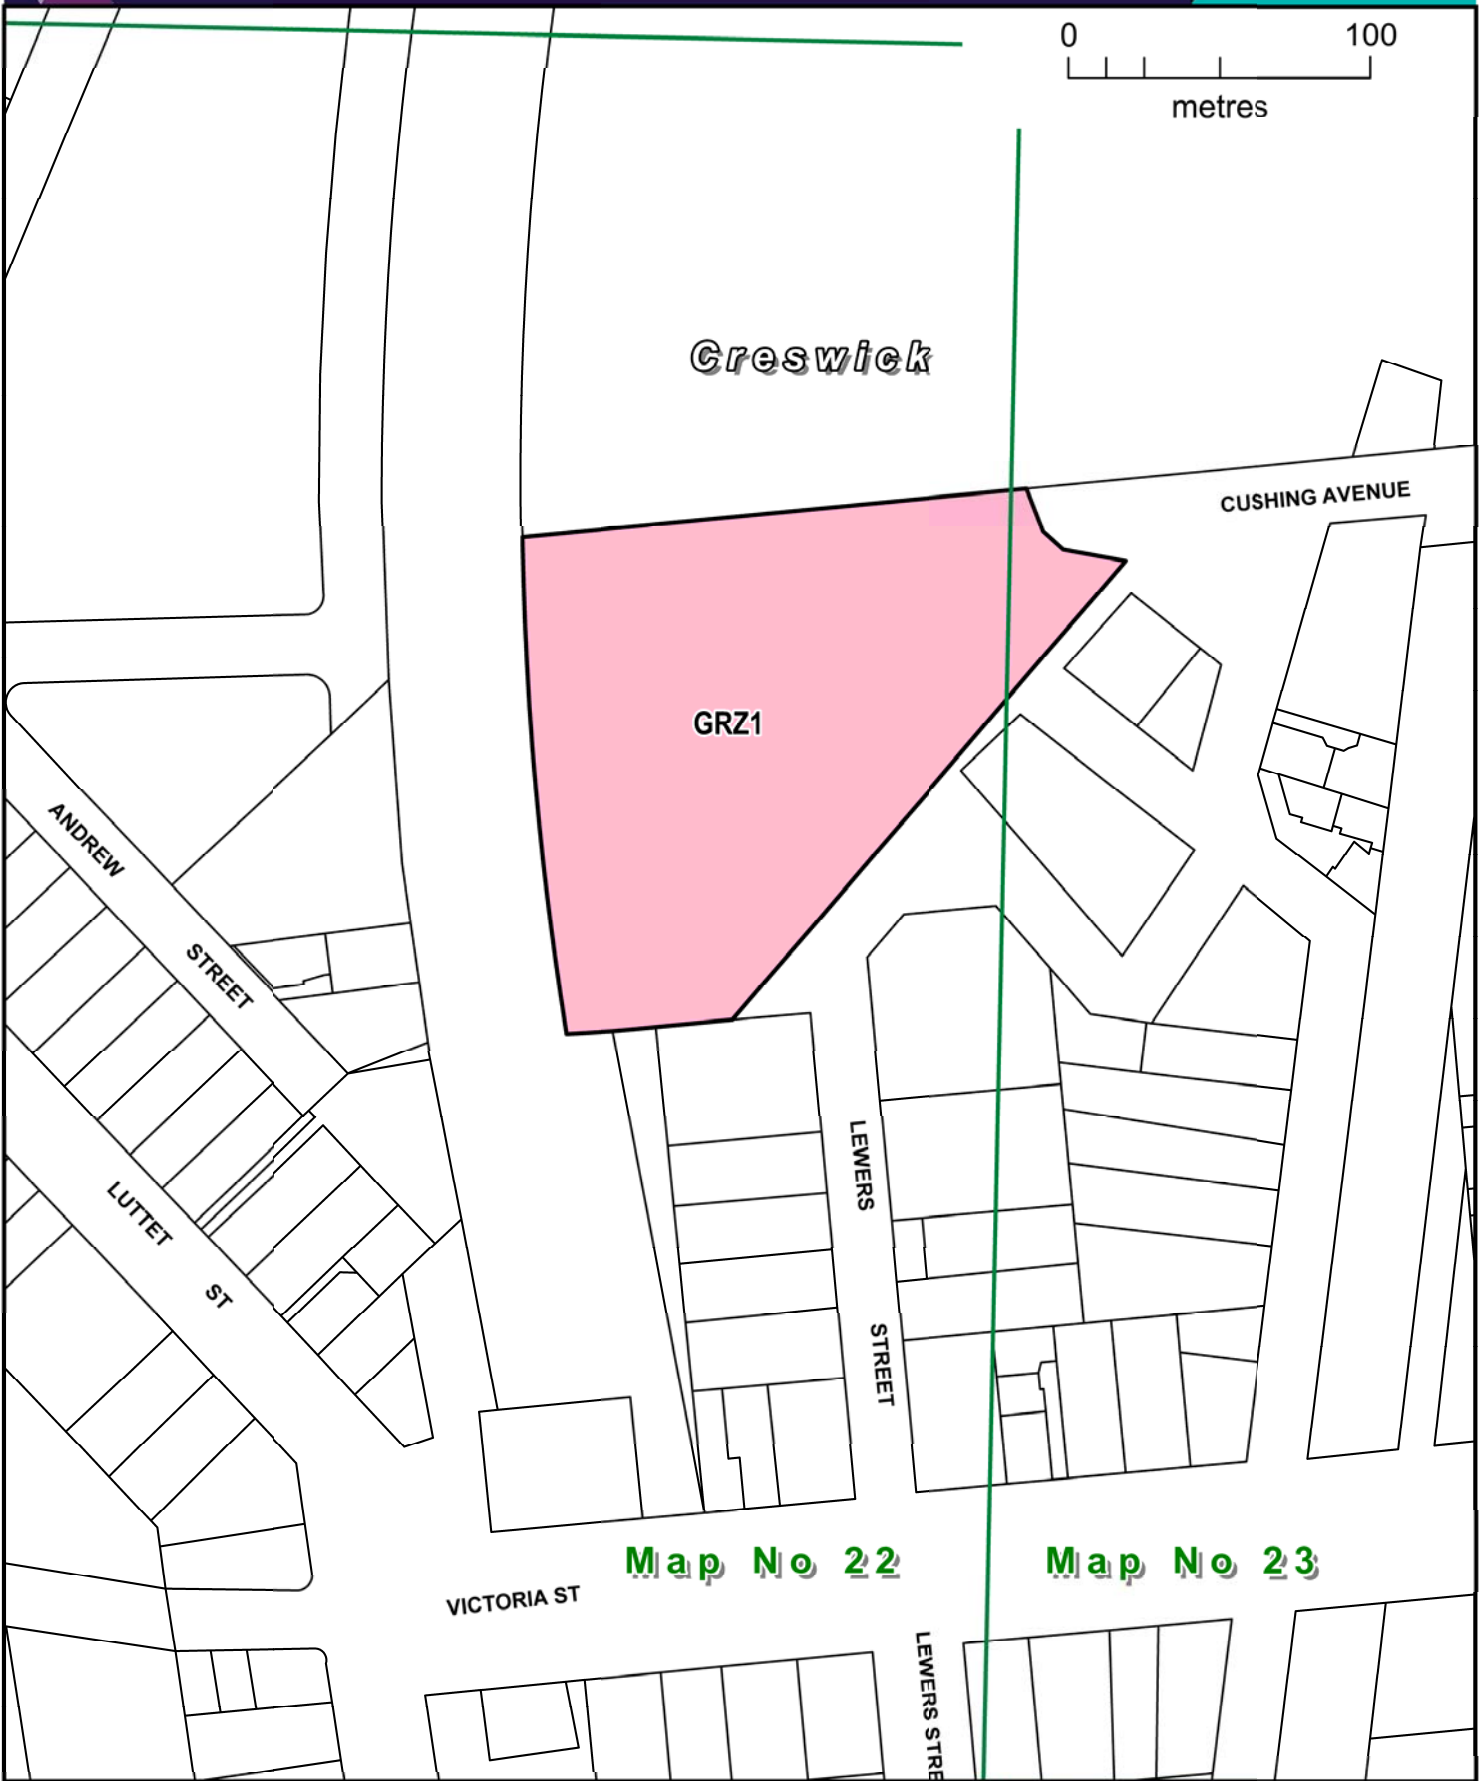

HEPBURN PLANNING SCHEME

Greswick

LEGEND

GRZ1 GENERAL RESIDENTIAL ZONE - SCHEDULE 1

Part of Planning Scheme Maps 22 & 23

AMENDMENT C71