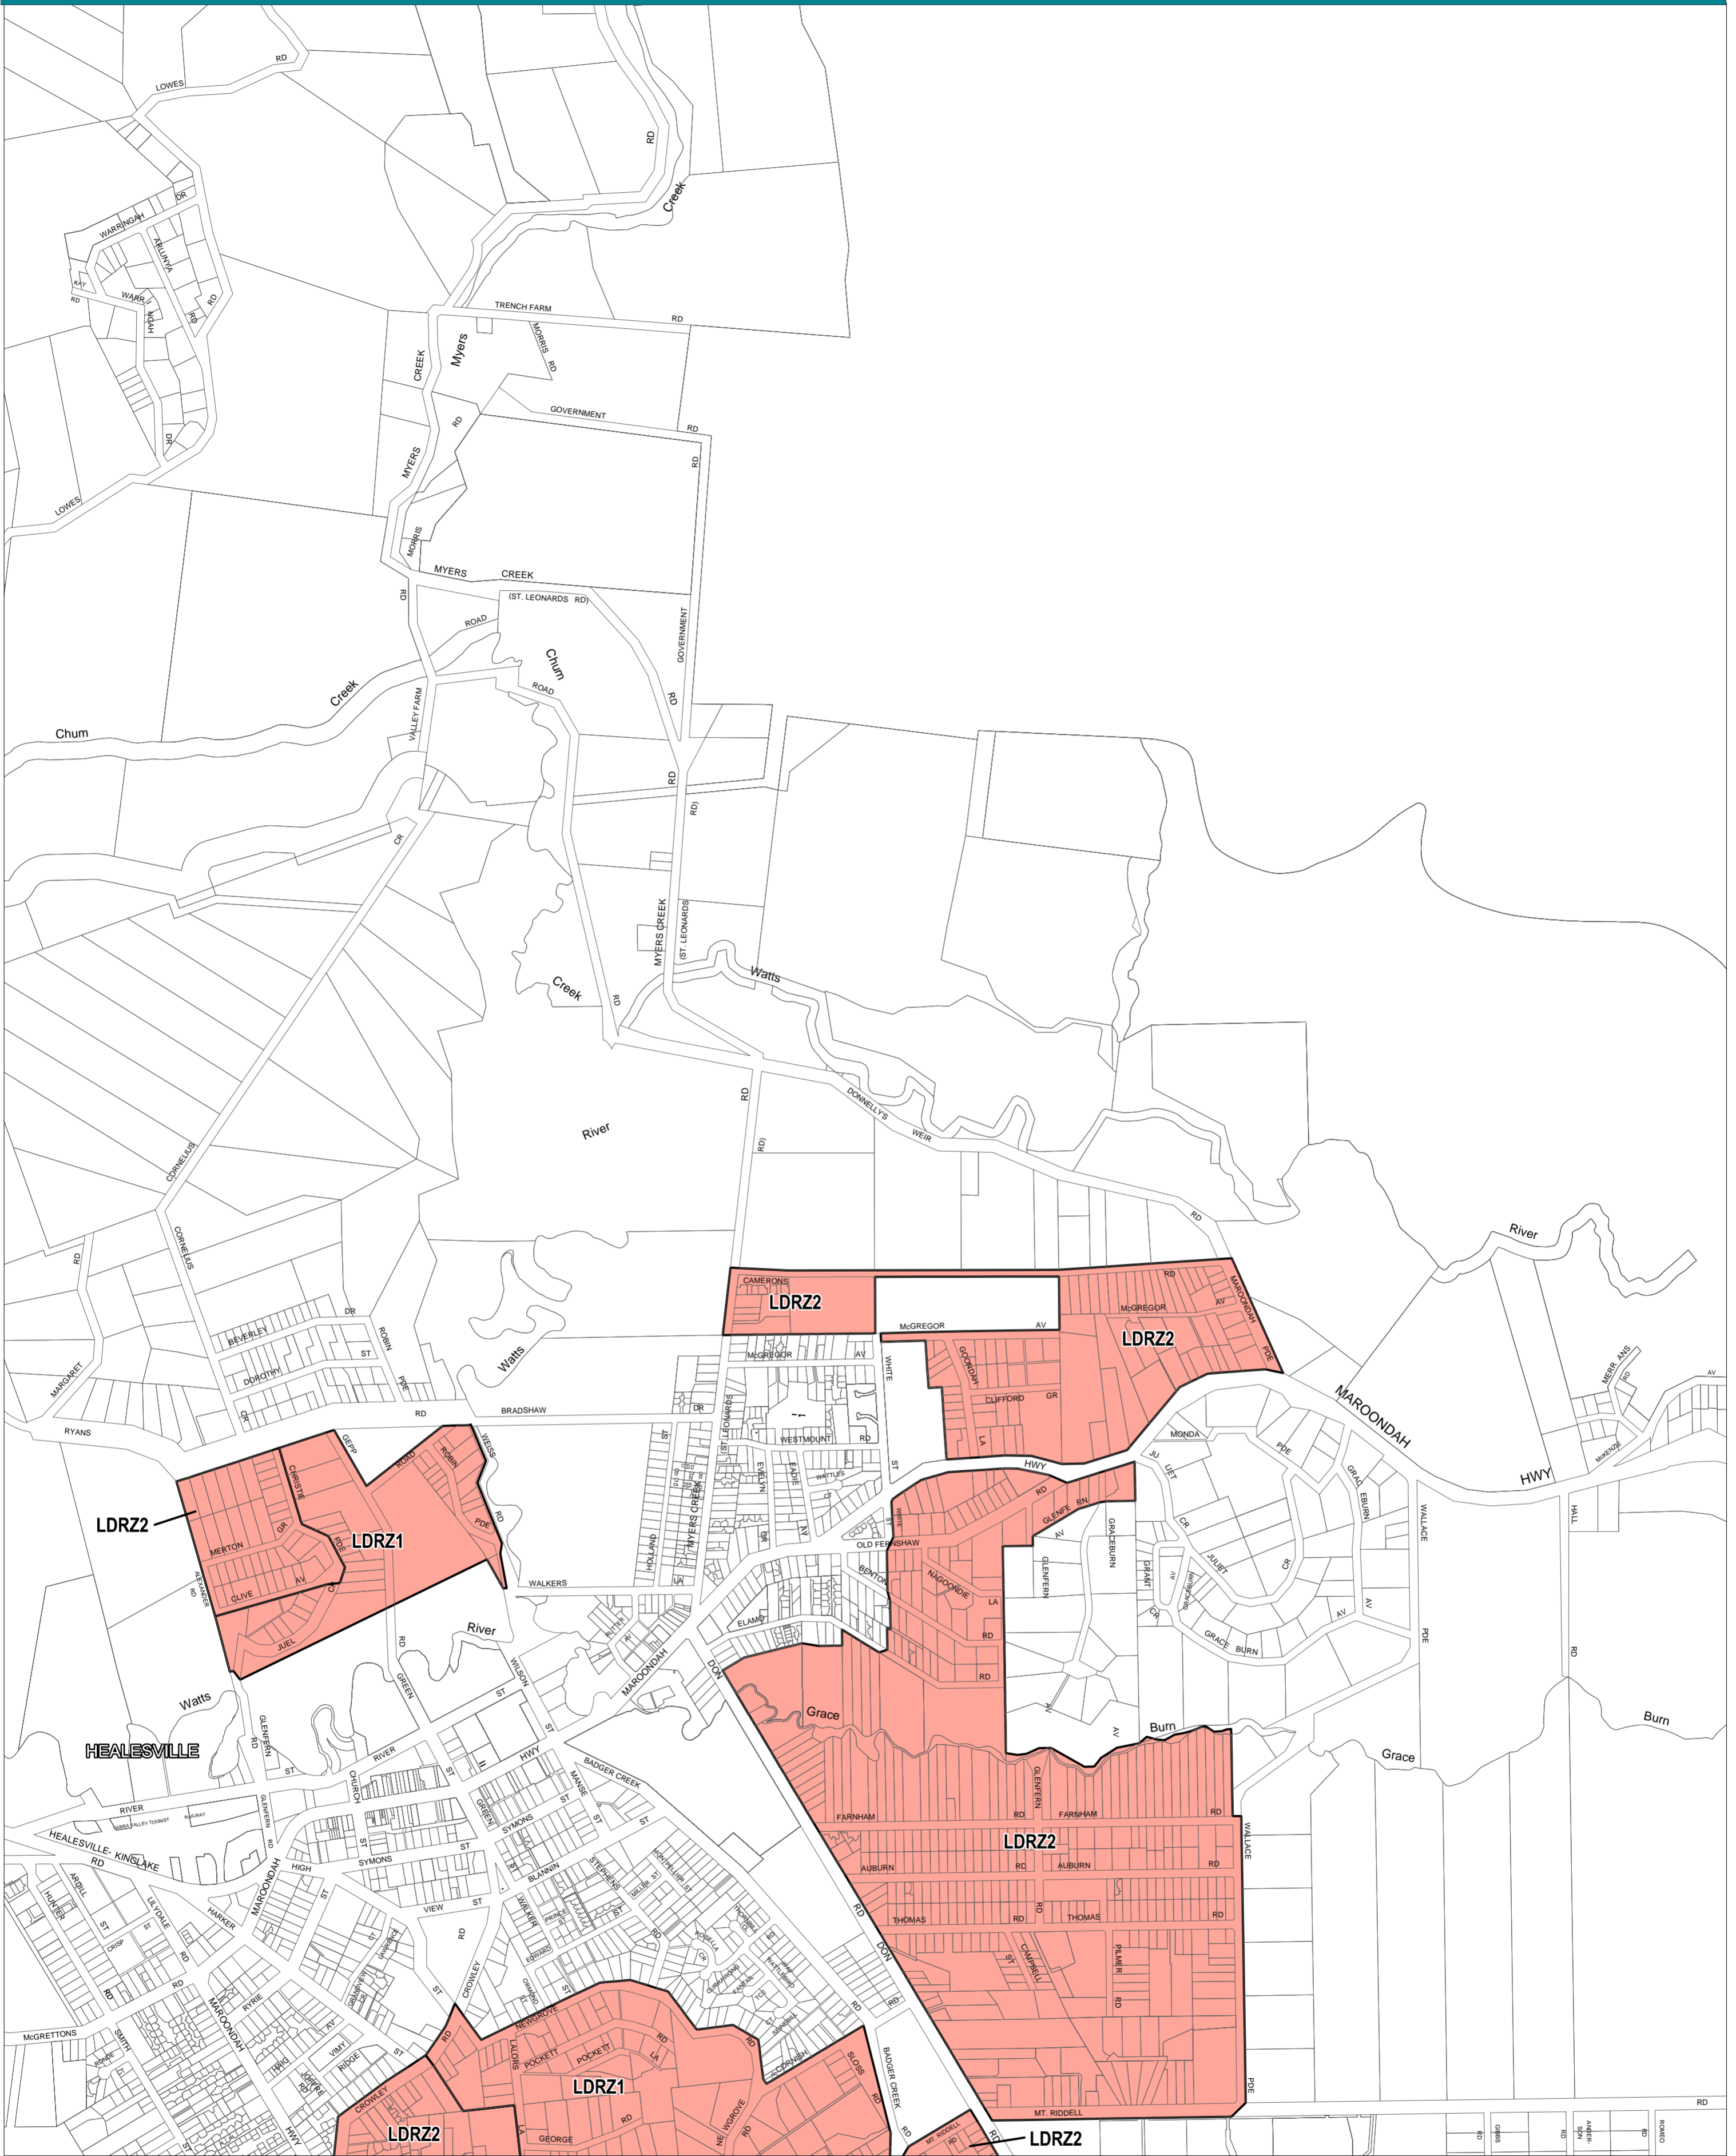

YARRA RANGES PLANNING SCHEME - LOCAL PROVISION

Residential	
	Low Density Residential Zone - Schedule 1
	Low Density Residential Zone - Schedule 2

----- Municipal Boundary

AUSTRALIAN MAP GRID ZONE 55

PREPARED BY: Planning Mapping Services

Environment, Land, Water and Planning

INDEX TO ADJOINING METRIC SERIES MAP

Printed: 30/8/2016

AMENDMENT C143