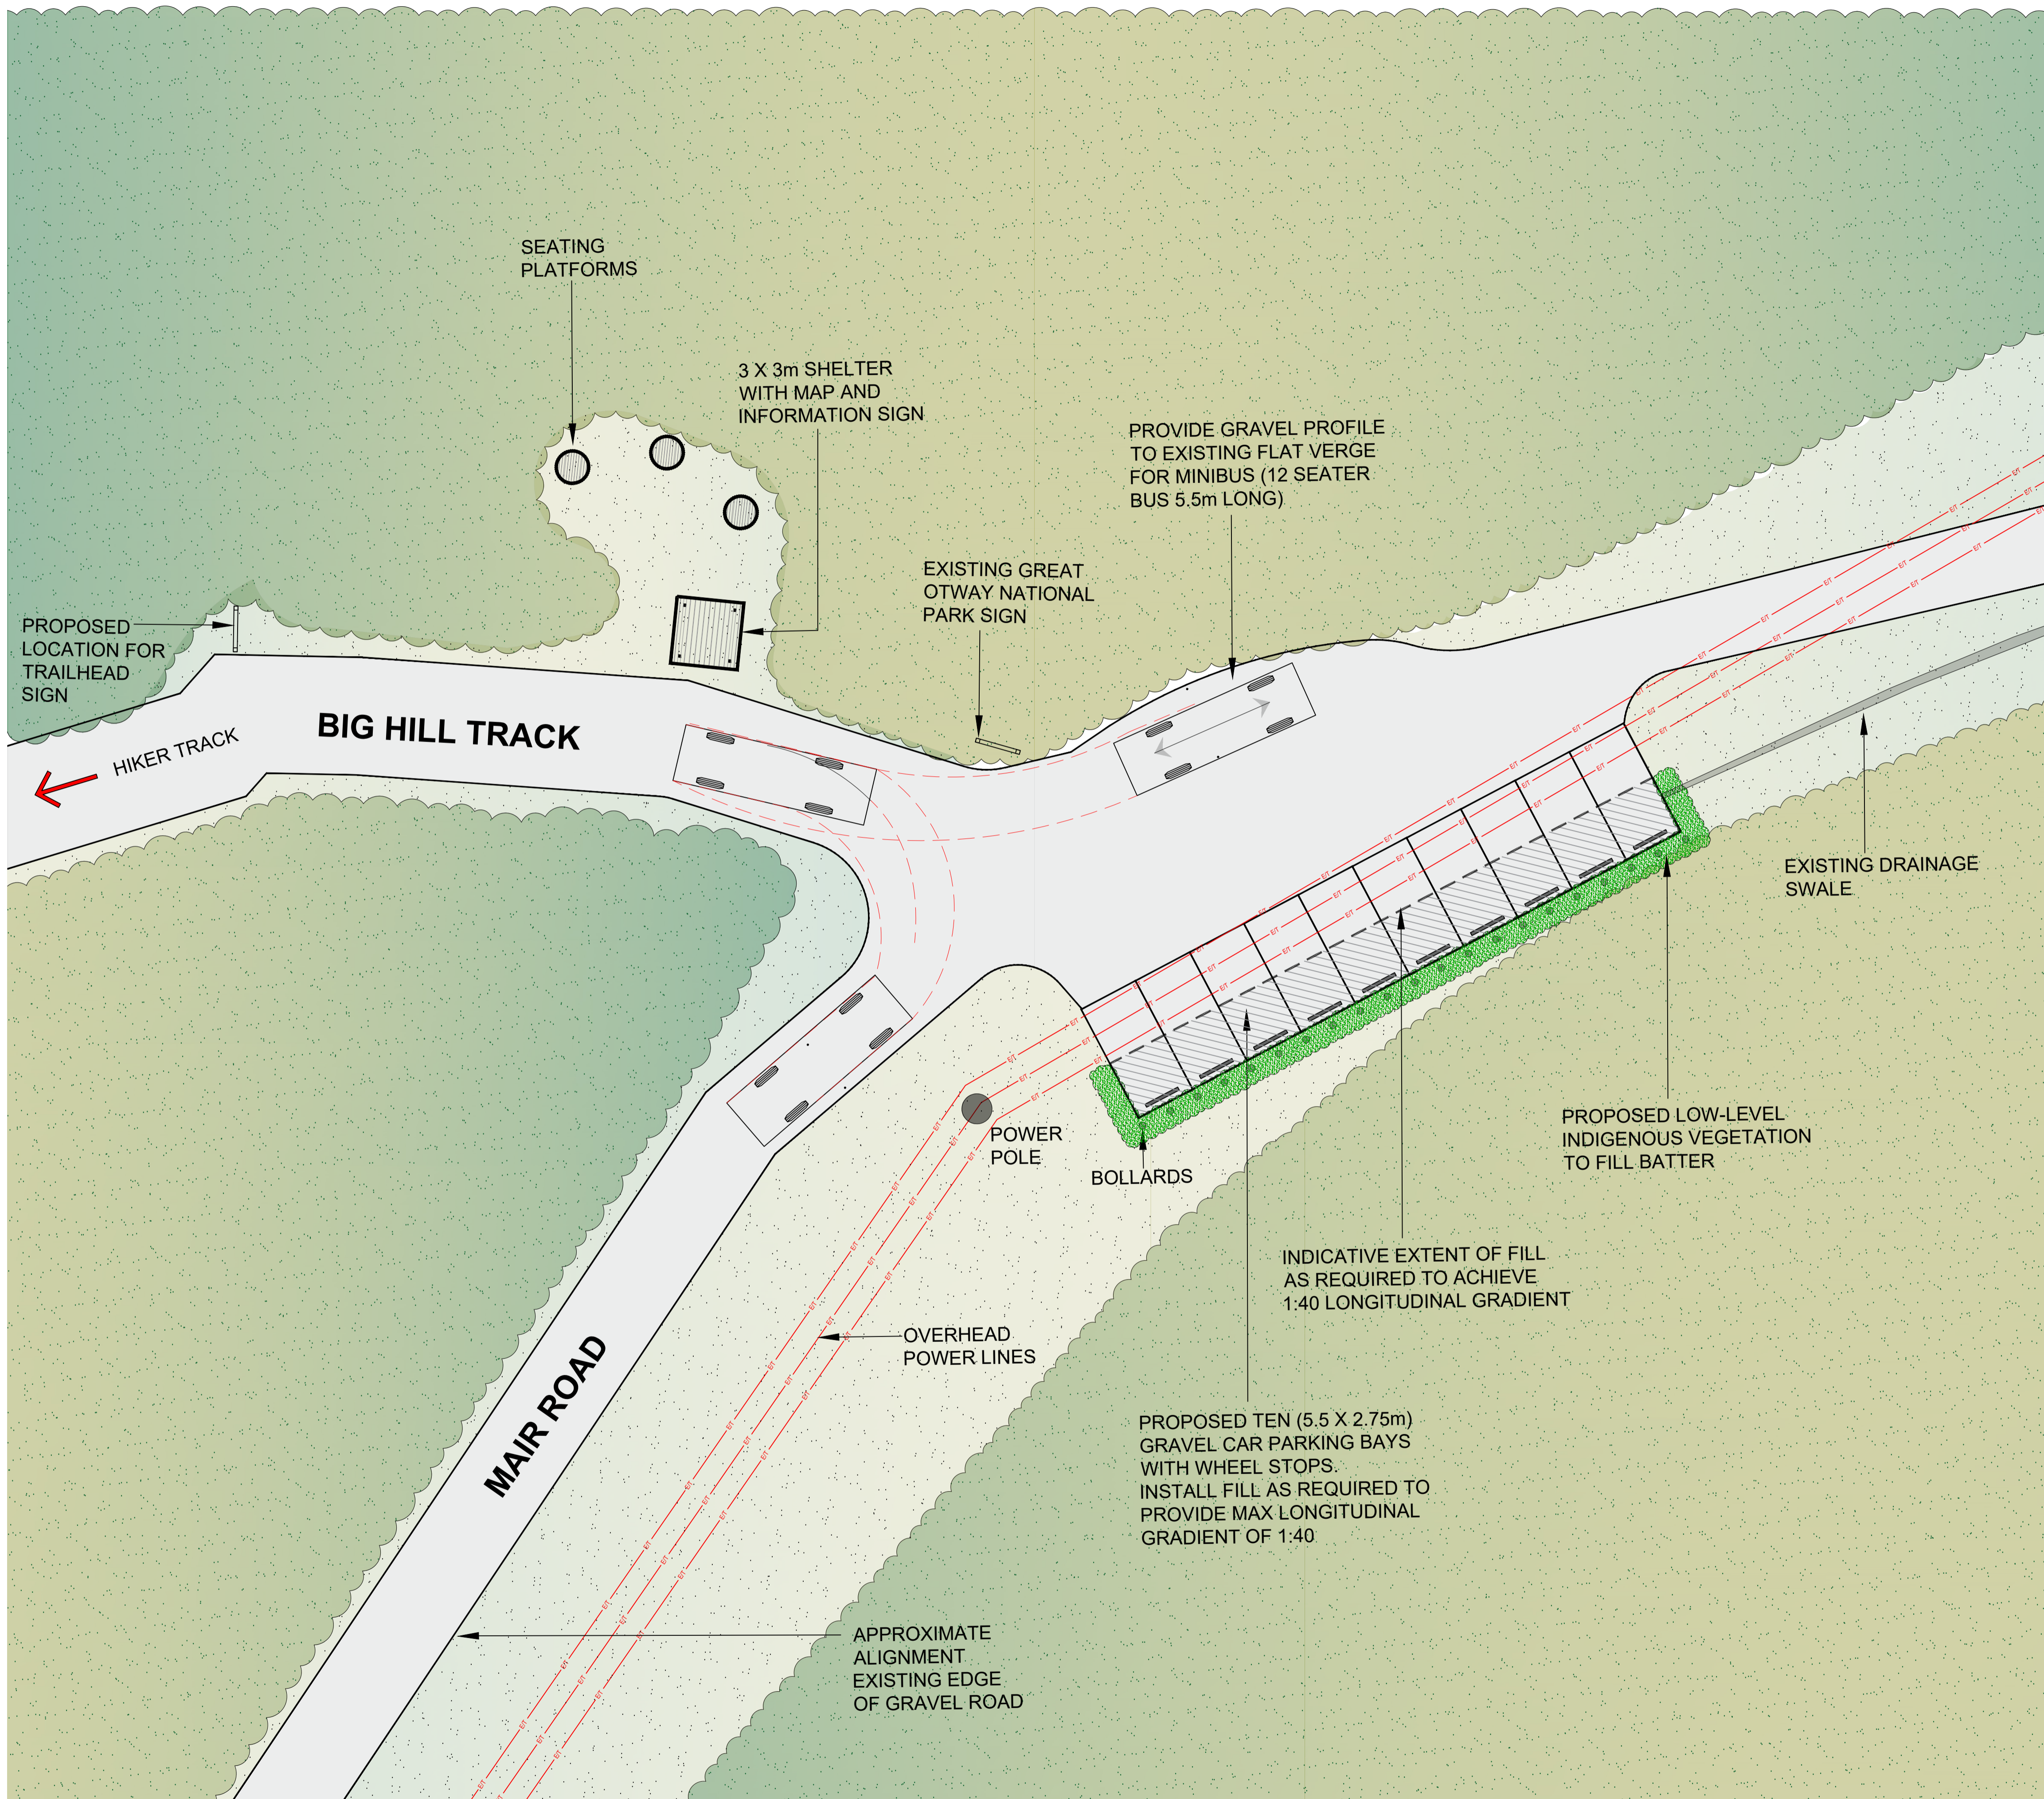

NOTE

THIS PLAN IS ILLUSTRATIVE ONLY AND REQUIRES SURVEY TO CONFIRM LEVELS AND TRAFFIC ENGINEERING ADVICE TO ASSESS SIGHT LINES.

KEY PLAN

DESIGN REVIEW

PRELIMINARY

Rev	Date	Description
P1	23.07.2024	ISSUE FOR COMMENT

DEECA

BIG HILL HIKER CAMPGROUND

ILLUSTRATIVE CAR PARK & TRAIL HEAD - PLAN

CDA Design Group Pty Ltd
 Landscape Architecture
 Urban Design
 185 Faraday Street
 Carlton Victoria 3053
 T 03 9349 5866
 F 03 9349 5877
 E office@cdaesigngroup.com.au

Project No. 24008
 Date: MARCH 2024
 Drawn by: DS
 Checked: TV

Drawing No. V2_SK02-P1