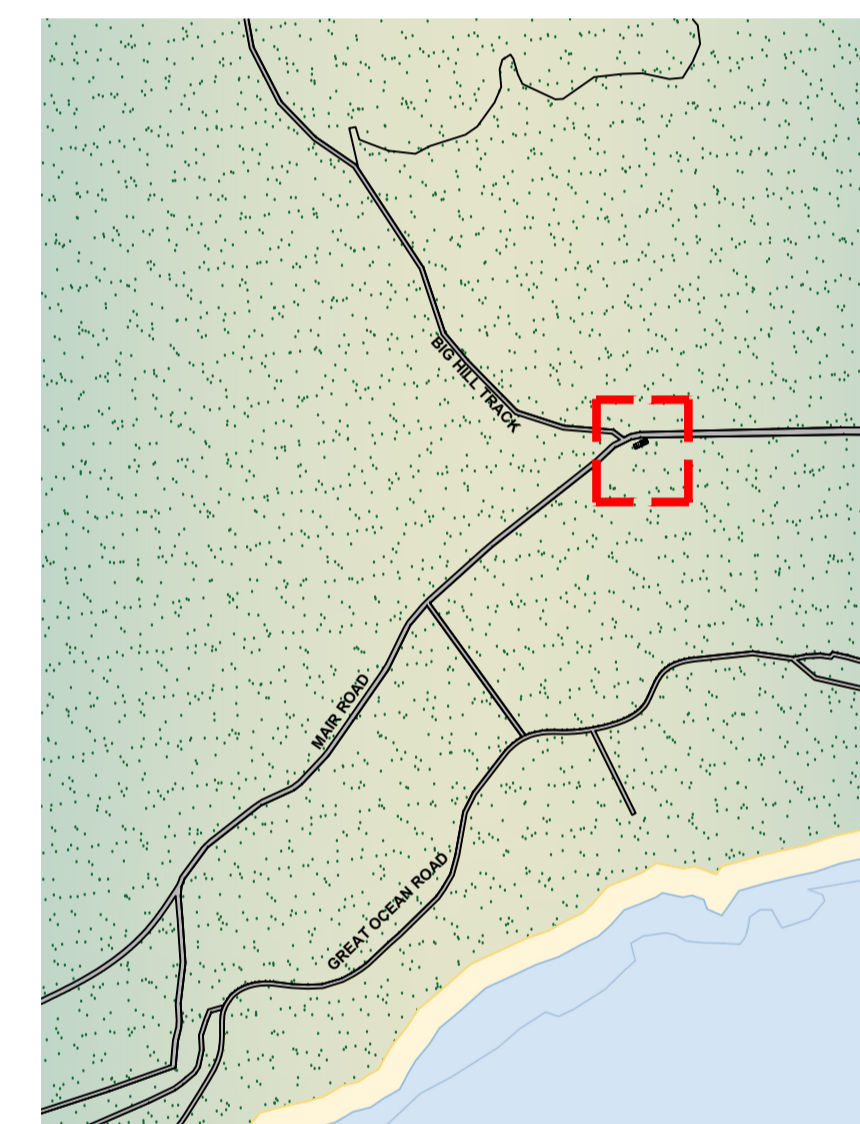

NOTE

THIS PLAN IS ILLUSTRATIVE ONLY AND REQUIRES SURVEY TO CONFIRM LEVELS AND TRAFFIC ENGINEERING ADVICE TO ASSESS SIGHT LINES.

KEY PLAN

DESIGN REVIEW

PRELIMINARY

Rev	Date	Description
P1	23.07.2024	ISSUE FOR COMMENT

DEECA

BIG HILL HIKER CAMPGROUND

ILLUSTRATIVE CAR PARK & TRAIL HEAD - PLAN

CDA Design Group Pty Ltd
 Landscape Architecture
 Urban Design
 185 Faraday Street
 Carlton Victoria 3053
 T 03 9349 5866
 F 03 9349 5877
 E office@cdaesigngroup.com.au

Project No. 24008
 Date: MARCH 2024
 Drawn by: DS
 Checked: TV

Drawing No. V2_SK02-P1