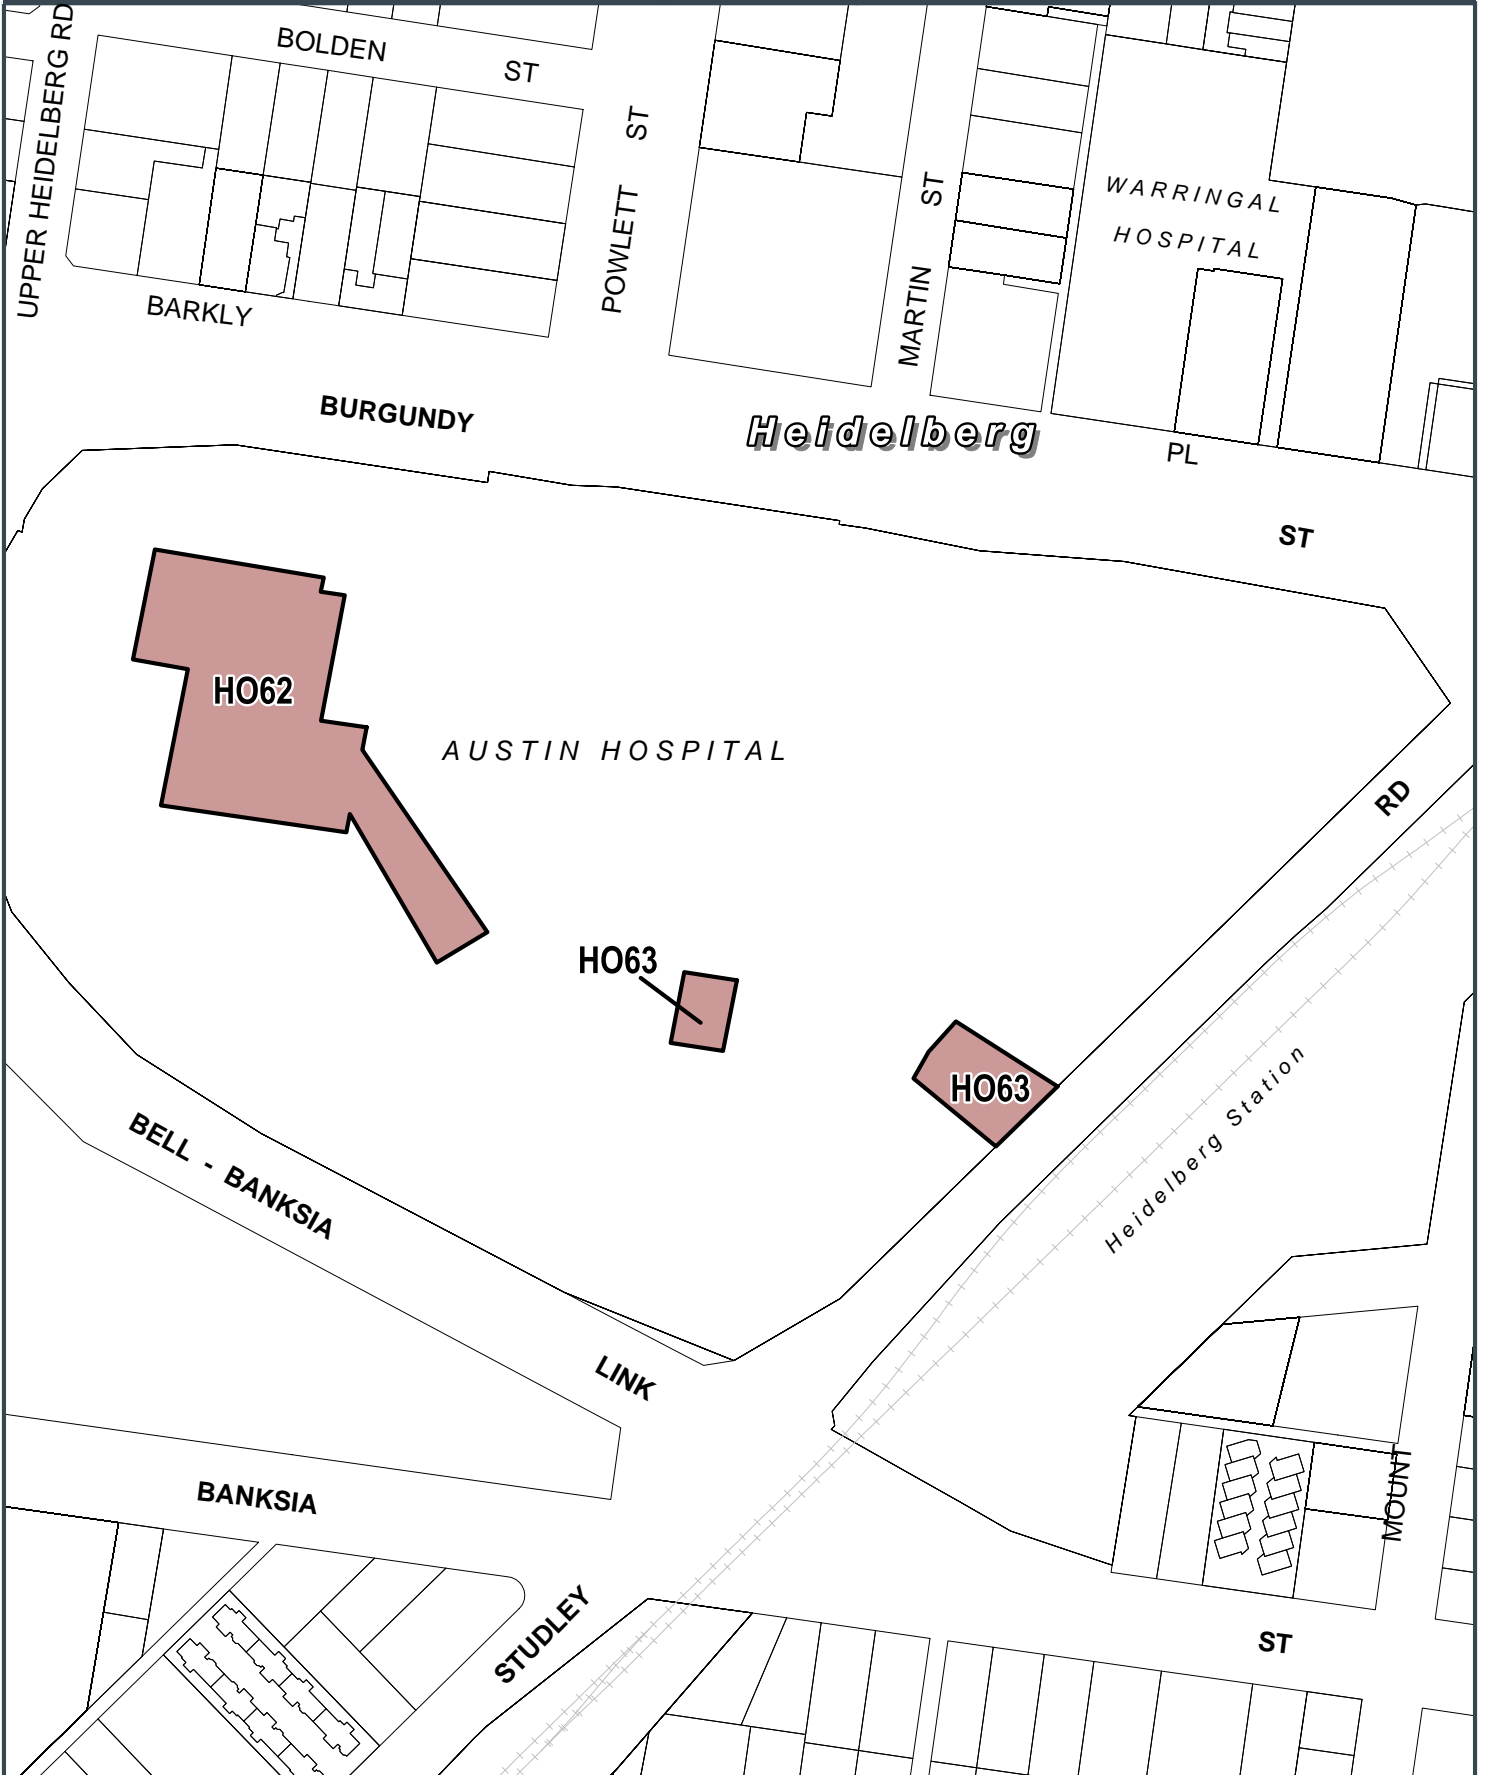

BANYULE PLANNING SCHEME

Part of Planning Scheme Map 15HO

LEGEND

HO Heritage Overlay

AMENDMENT C113