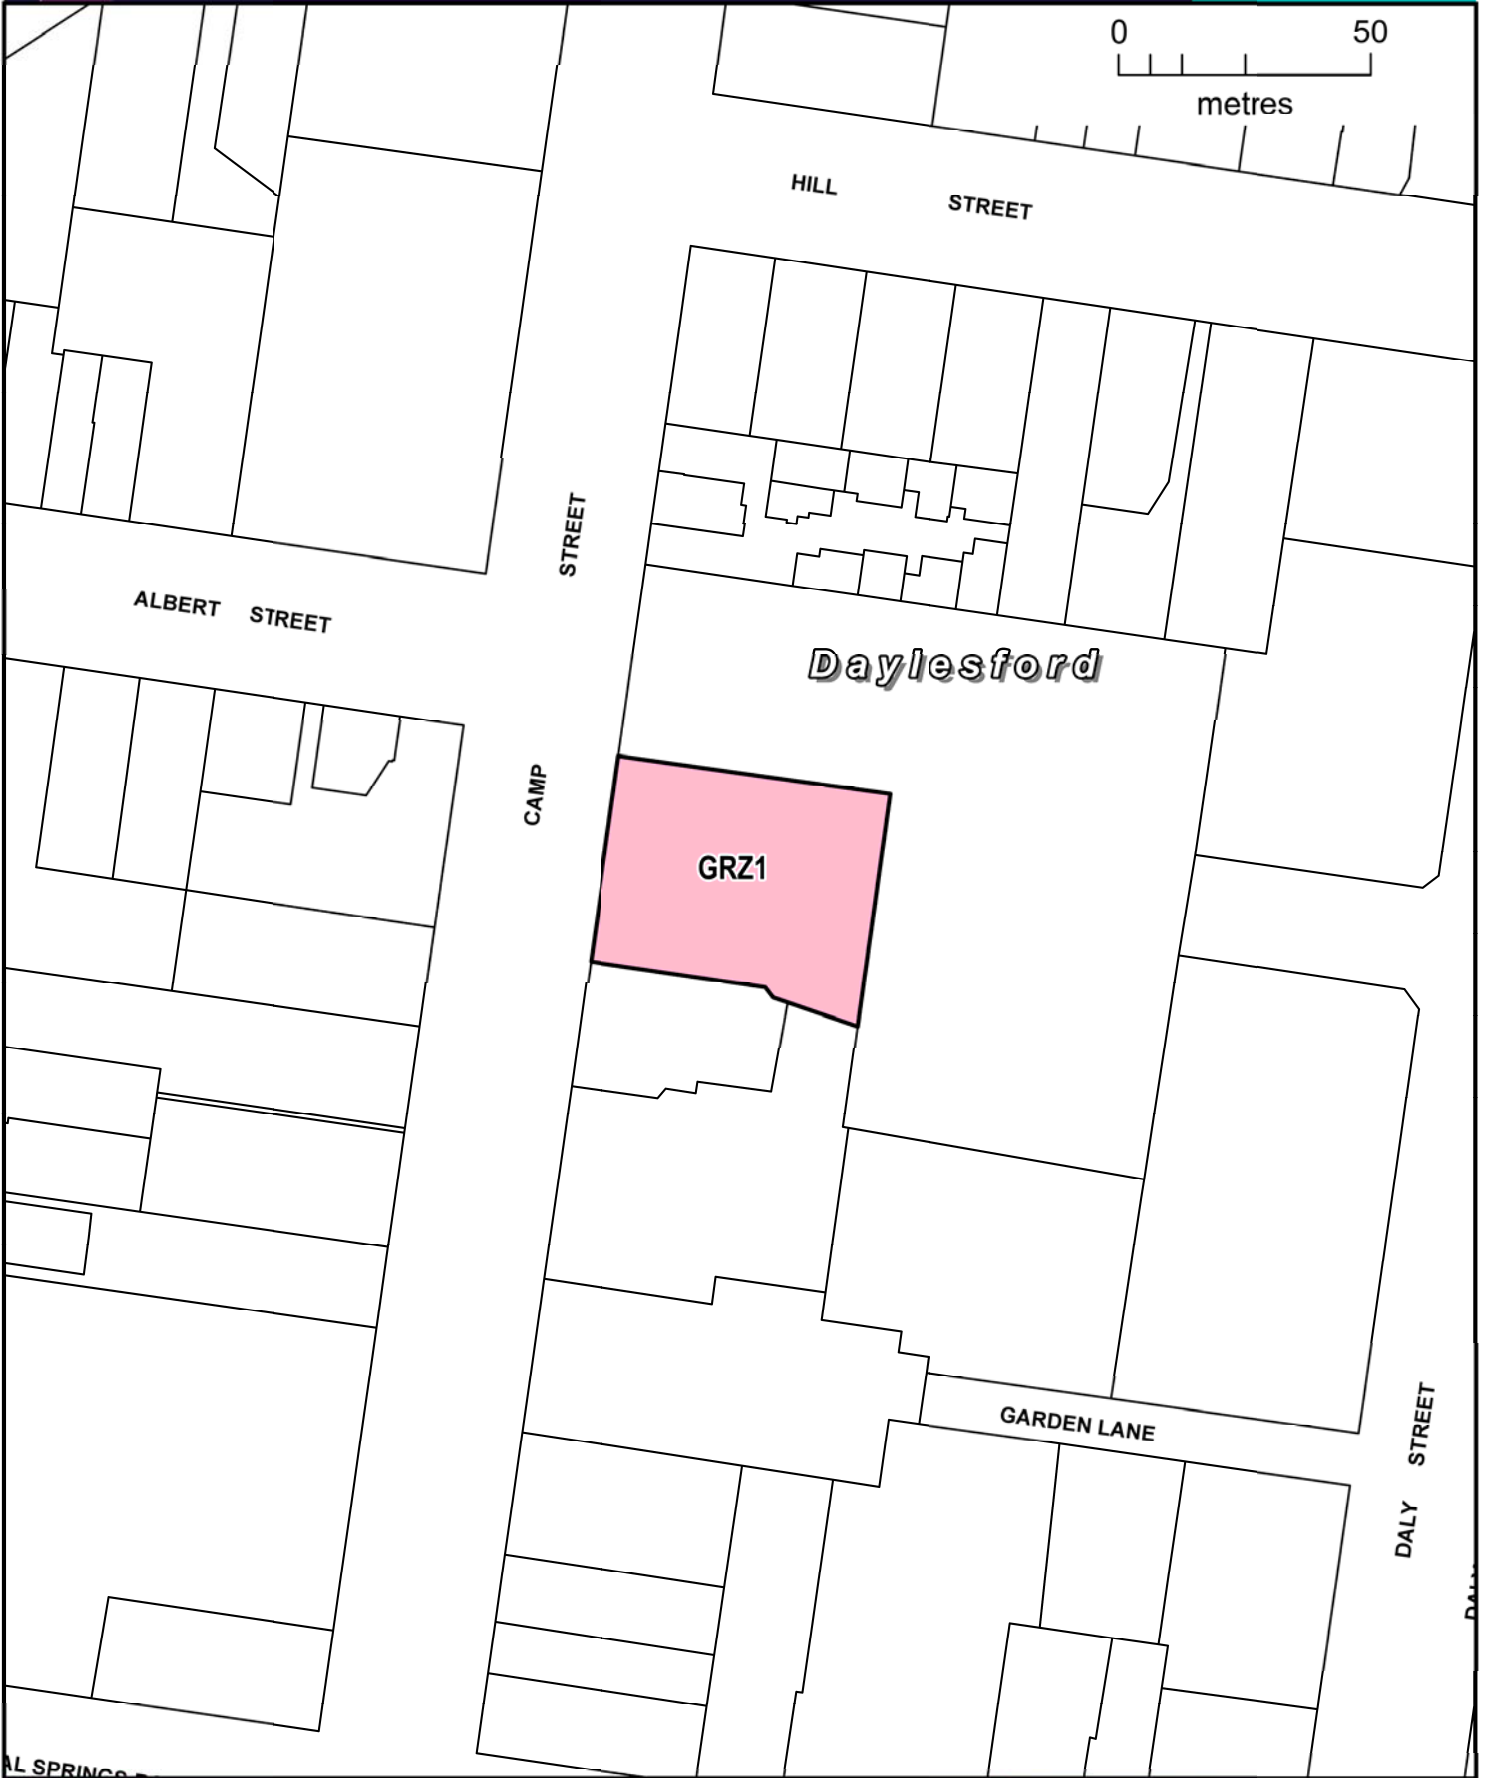

HEPBURN PLANNING SCHEME

LEGEND

 GRZ1 GENERAL RESIDENTIAL ZONE - SCHEDULE 1

Part of Planning Scheme Map 31

AMENDMENT C71