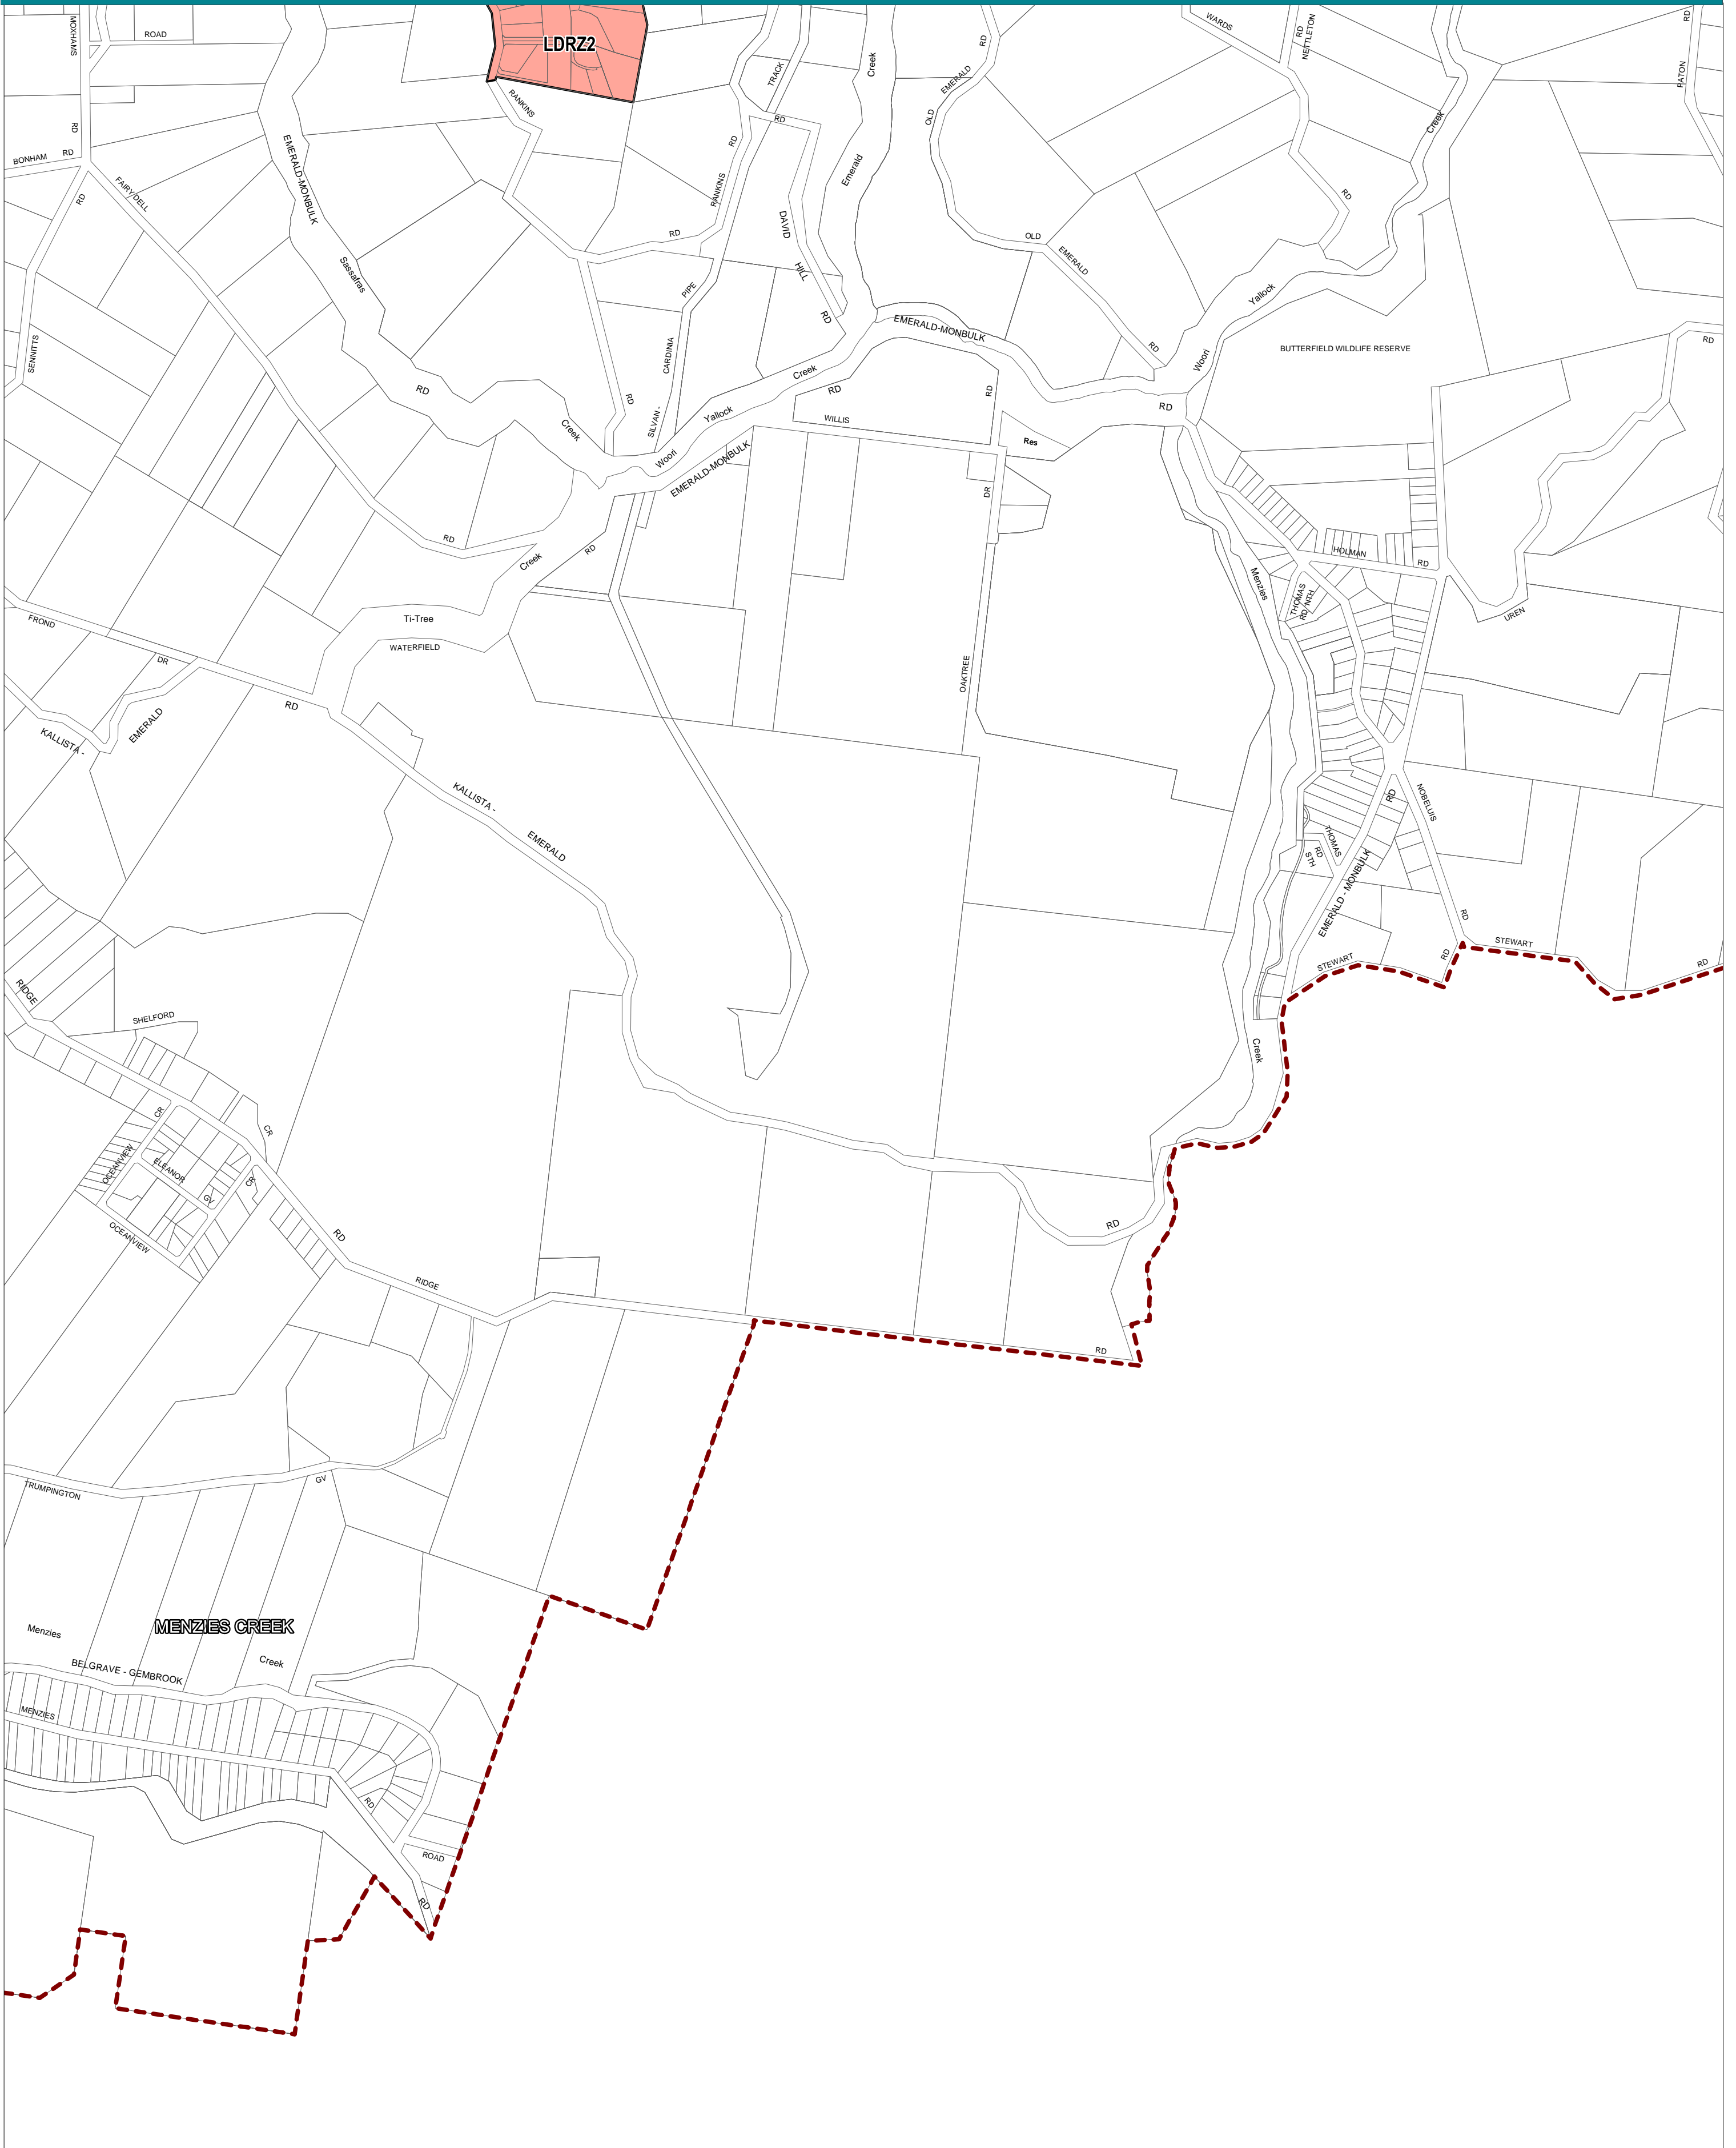

YARRA RANGES PLANNING SCHEME - LOCAL PROVISION

Residential
LDRZ2 Low Density Residential Zone - Schedule 2

--- Municipal Boundary

AUSTRALIAN MAP GRID ZONE 55

PREPARED BY: Planning Mapping Services

VICTORIA
State Government

Environment,
Land, Water
and Planning

INDEX TO ADJOINING METRIC SERIES MAP

Printed: 30/8/2016

AMENDMENT C143