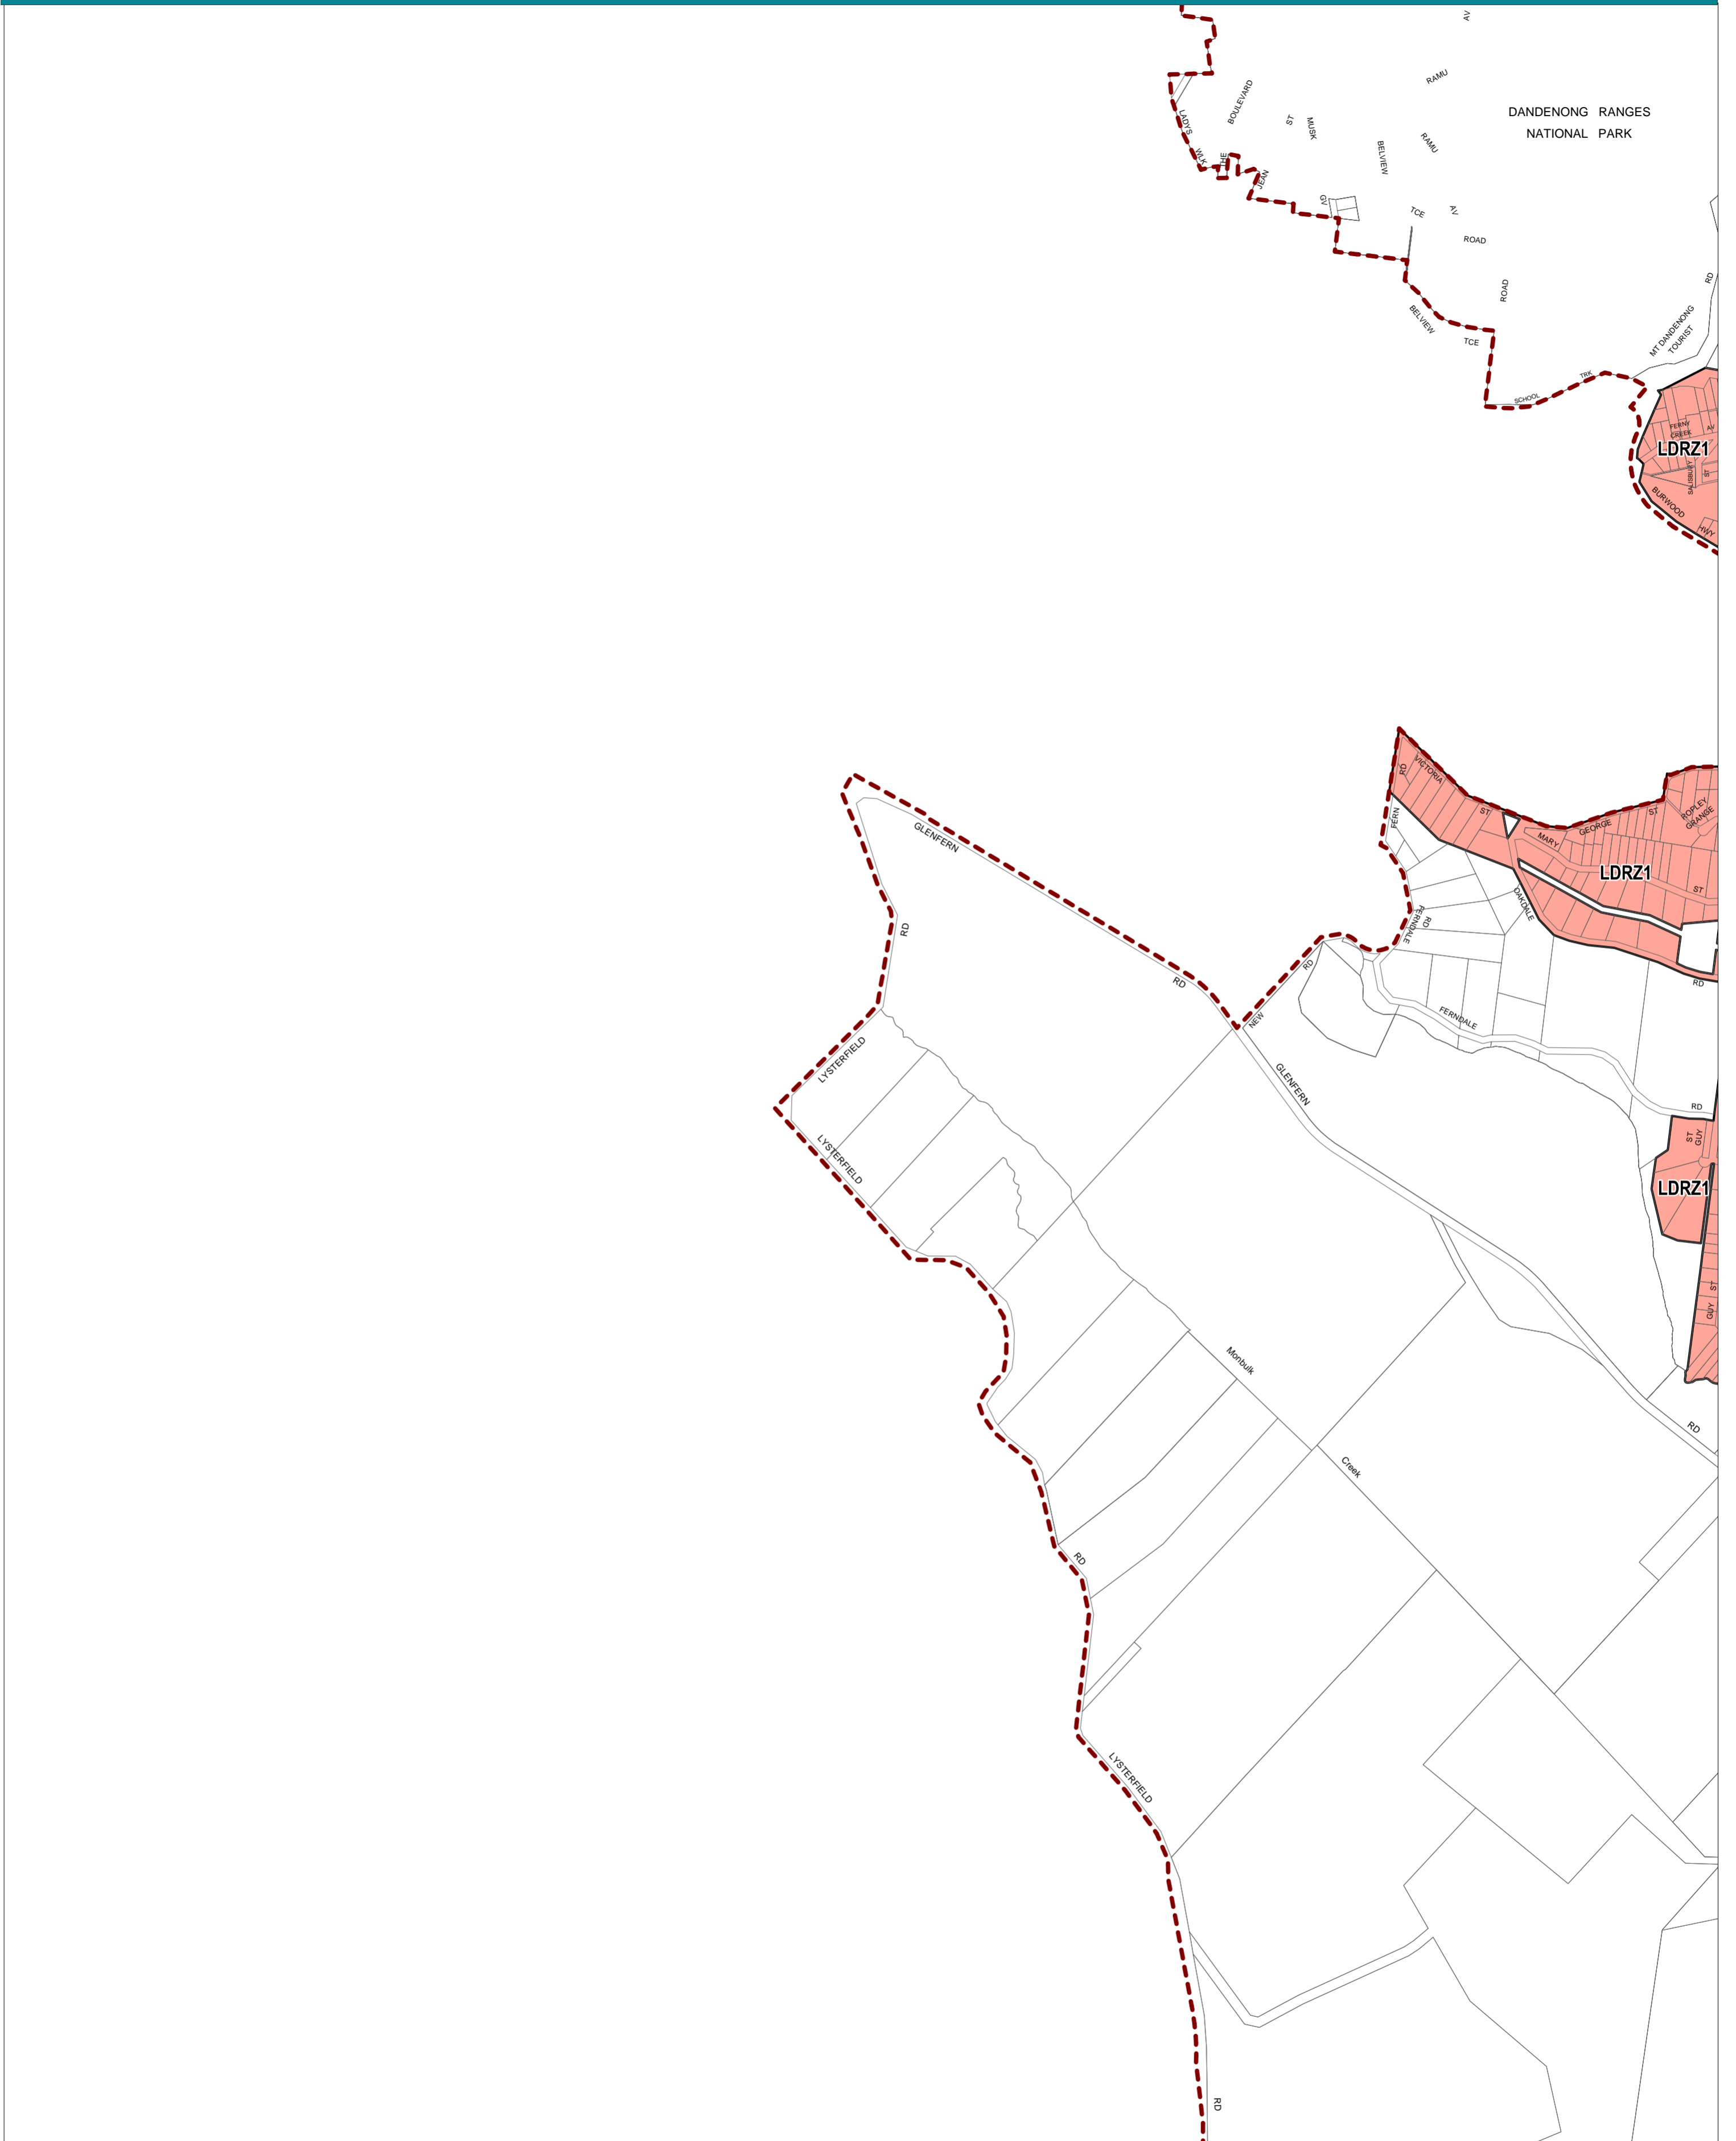

YARRA RANGES PLANNING SCHEME - LOCAL PROVISION

Residential
LDRZ1 Low Density Residential Zone - Schedule 1

--- Municipal Boundary

AUSTRALIAN MAP GRID ZONE 55

PREPARED BY: Planning Mapping Services

VICTORIA
State Government

Environment,
Land, Water
and Planning

INDEX TO ADJOINING METRIC SERIES MAP

Printed: 30/8/2016

AMENDMENT C143