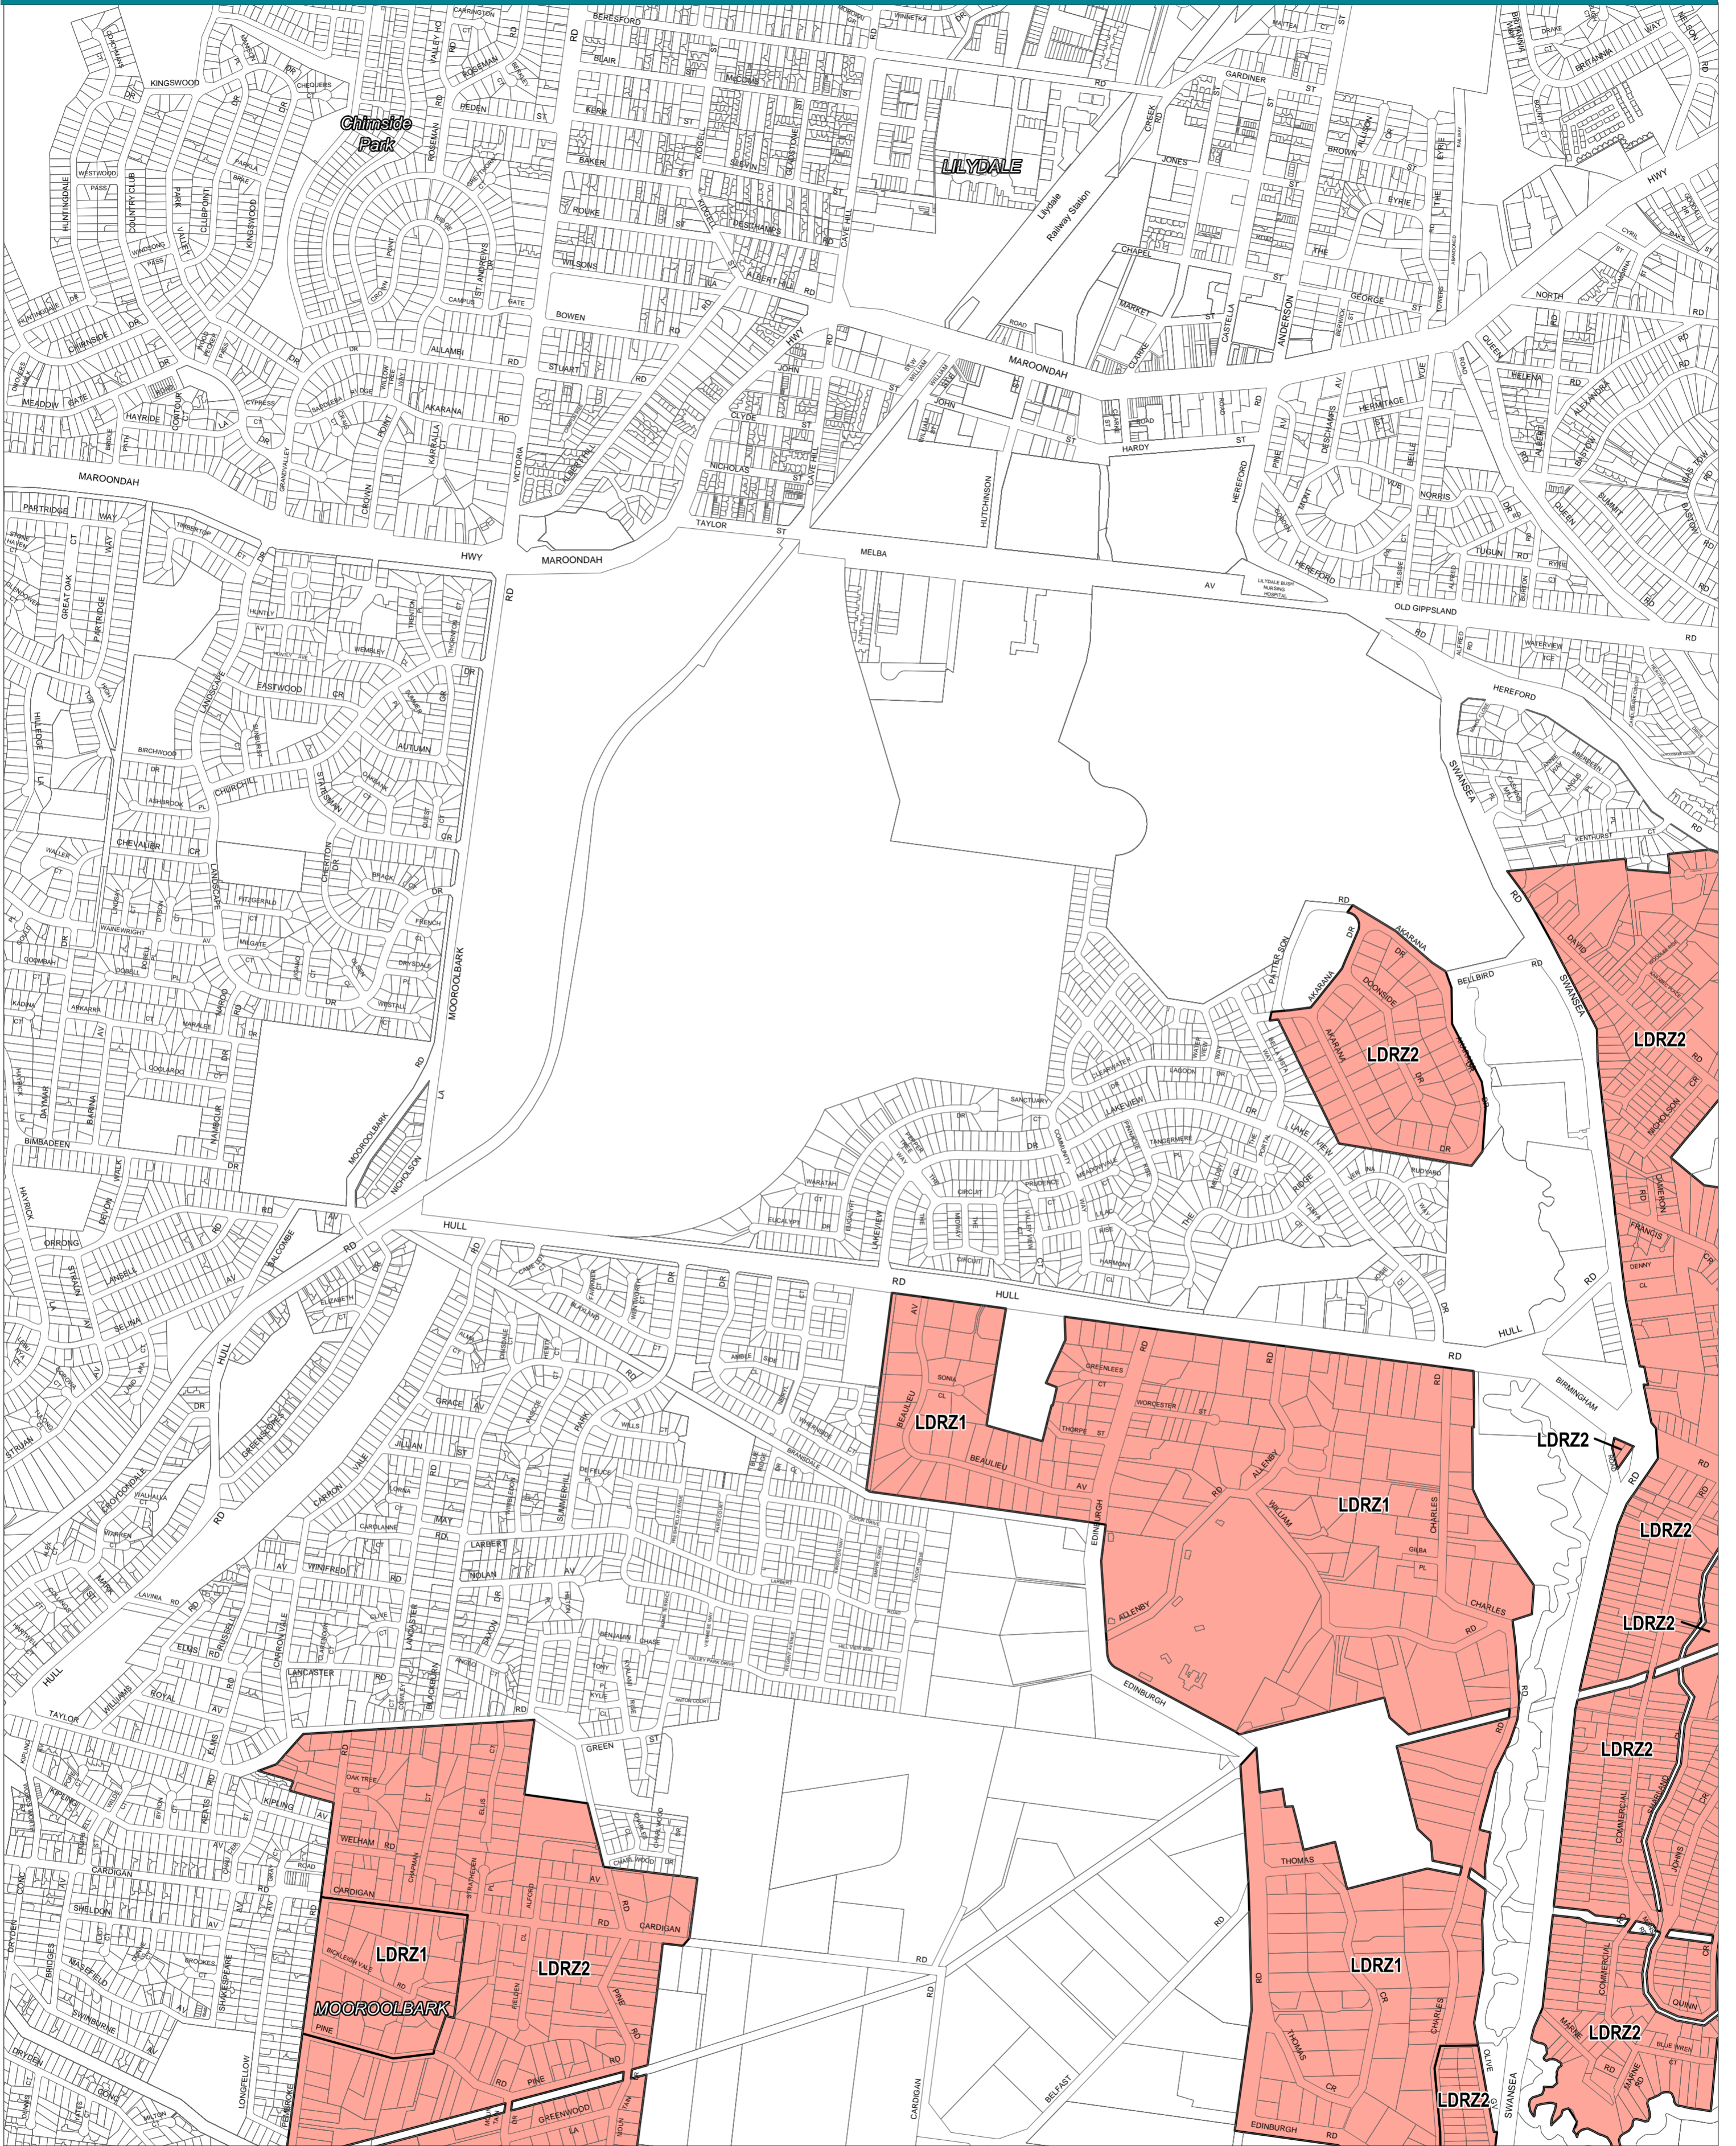

YARRA RANGES PLANNING SCHEME - LOCAL PROVISION

Residential		-----
LDRZ1	Low Density Residential Zone - Schedule 1	
LDRZ2	Low Density Residential Zone - Schedule 2	

AUSTRALIAN MAP GRID ZONE 55

PREPARED BY: Planning Mapping Services

Environment, Land, Water and Planning

Printed: 30/8/2016

AMENDMENT C143