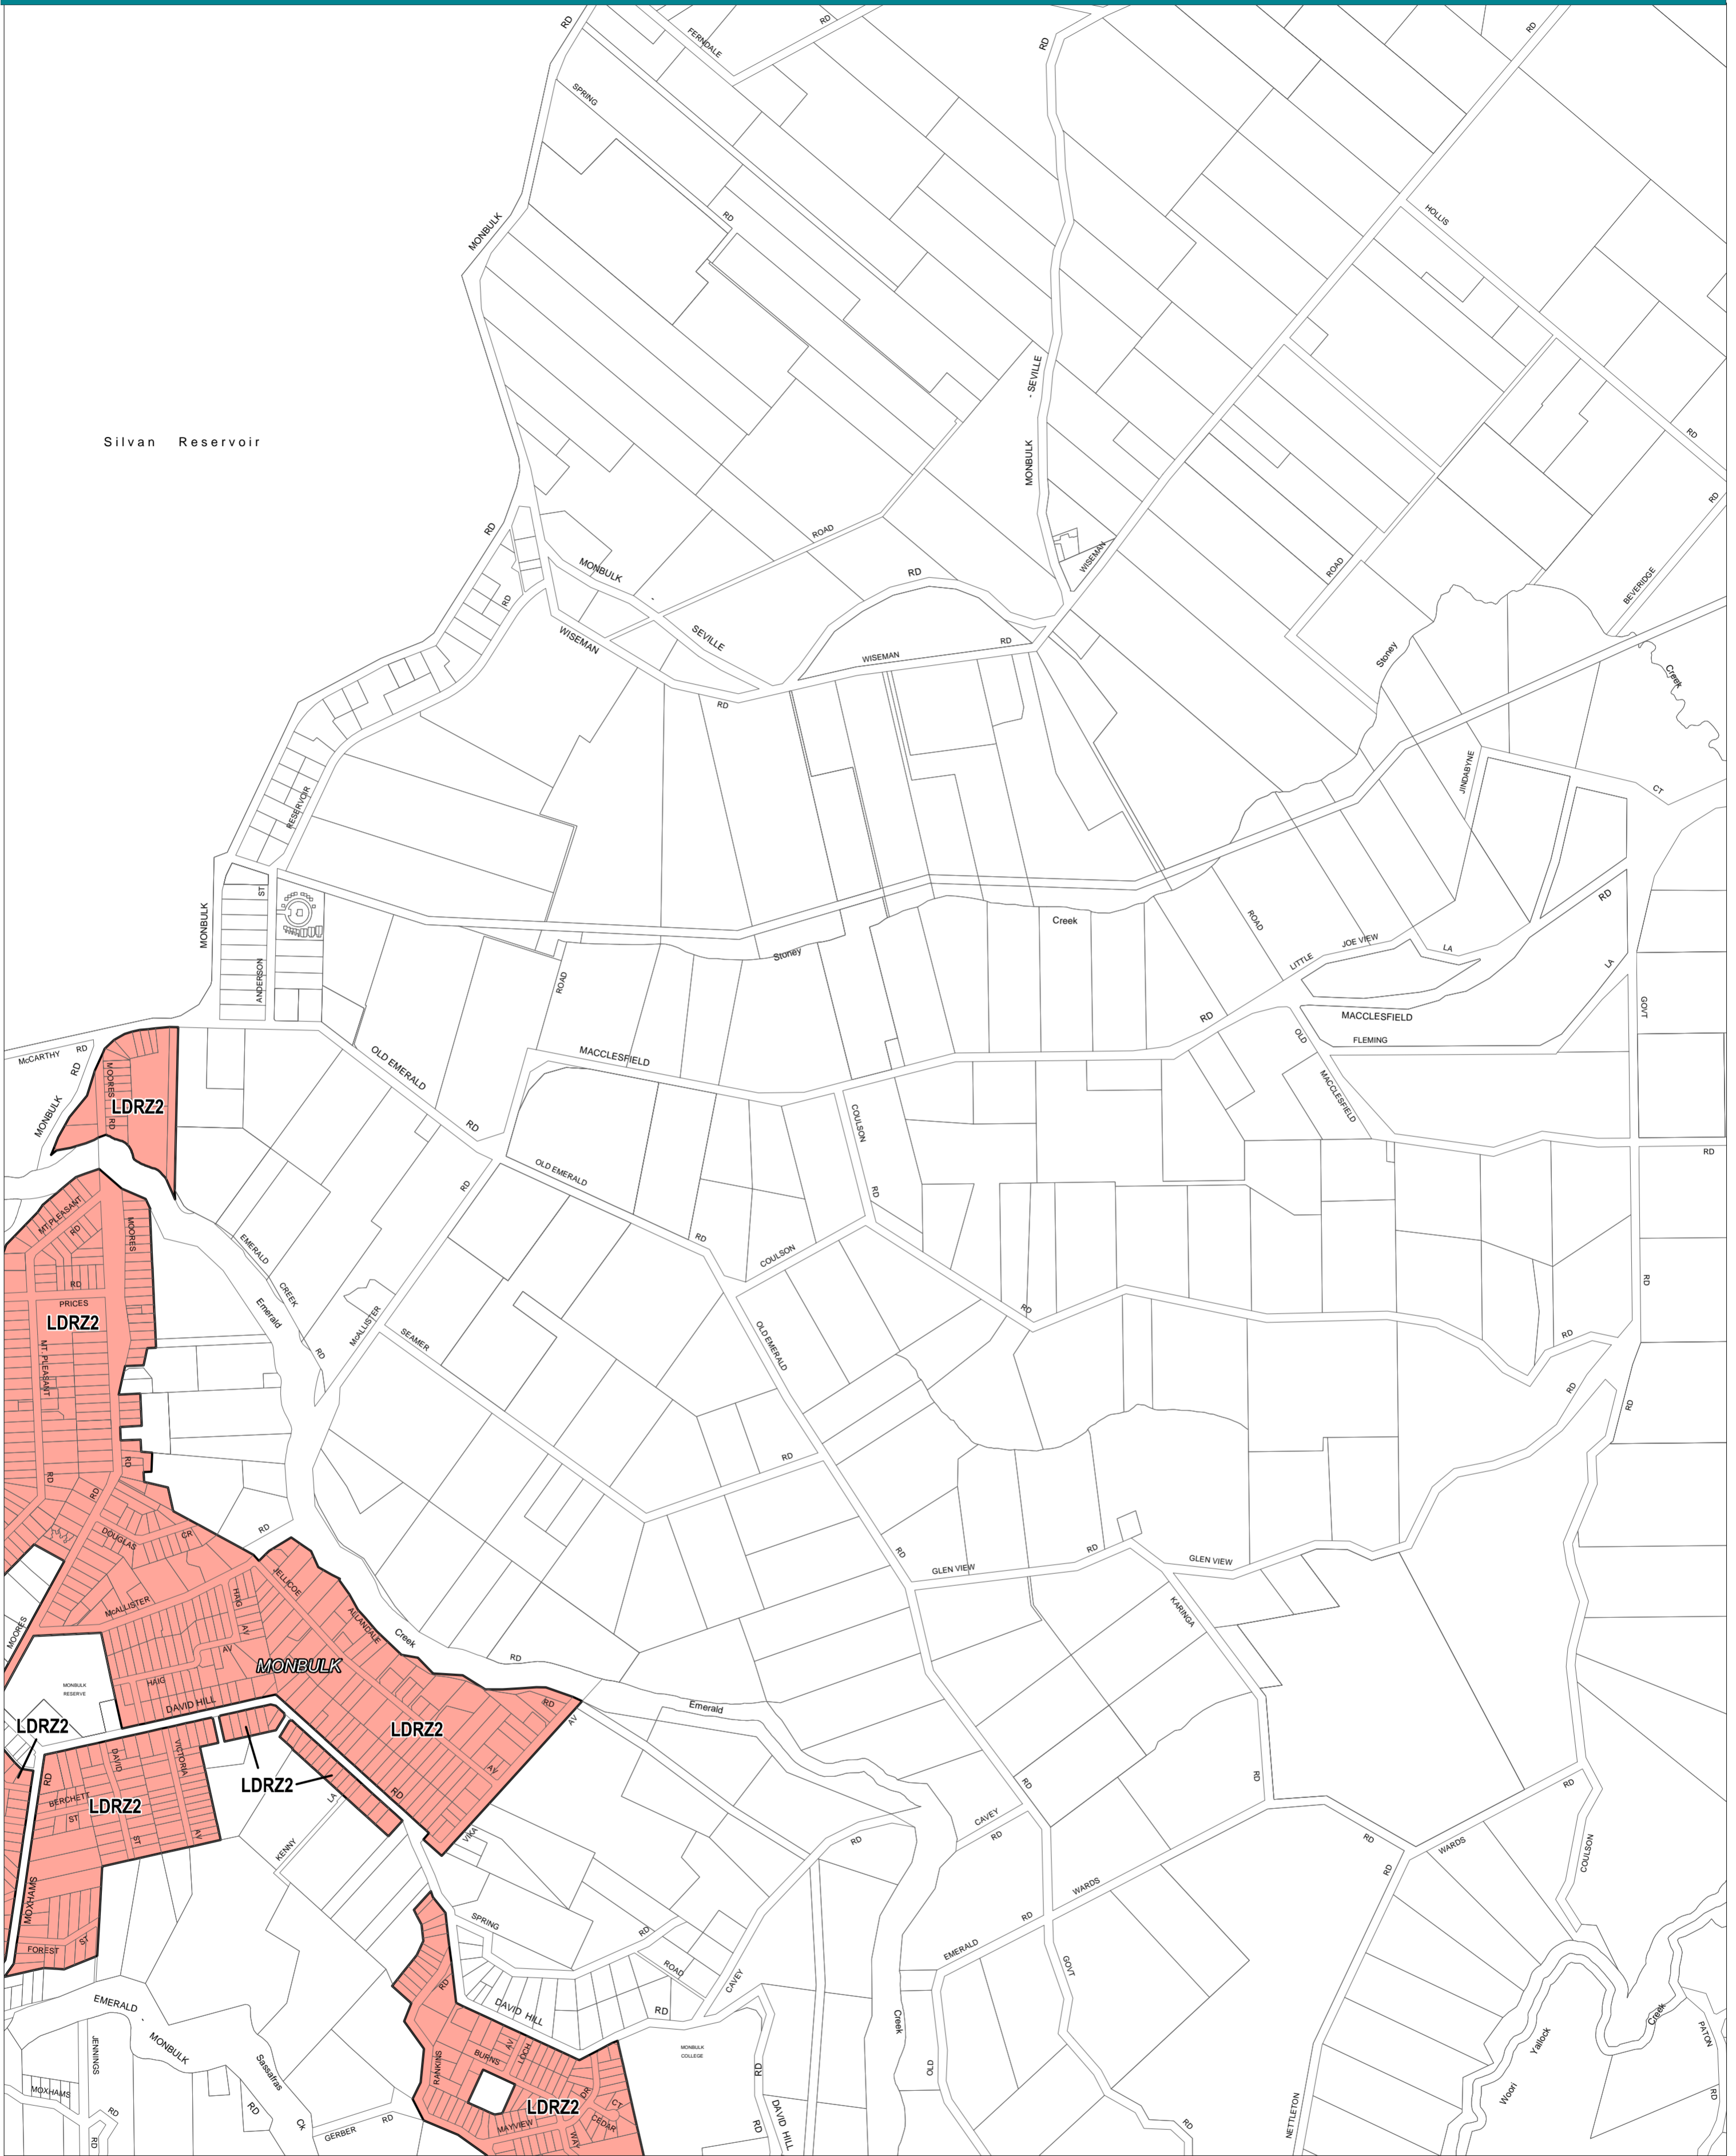

YARRA RANGES PLANNING SCHEME - LOCAL PROVISION

Residential
LDRZ2 Low Density Residential Zone - Schedule 2

----- Municipal Boundary

AUSTRALIAN MAP GRID ZONE 55

PREPARED BY: Planning Mapping Services

Environment, Land, Water and Planning

Printed: 30/8/2016

AMENDMENT C143

INDEX TO ADJOINING METRIC SERIES MAP