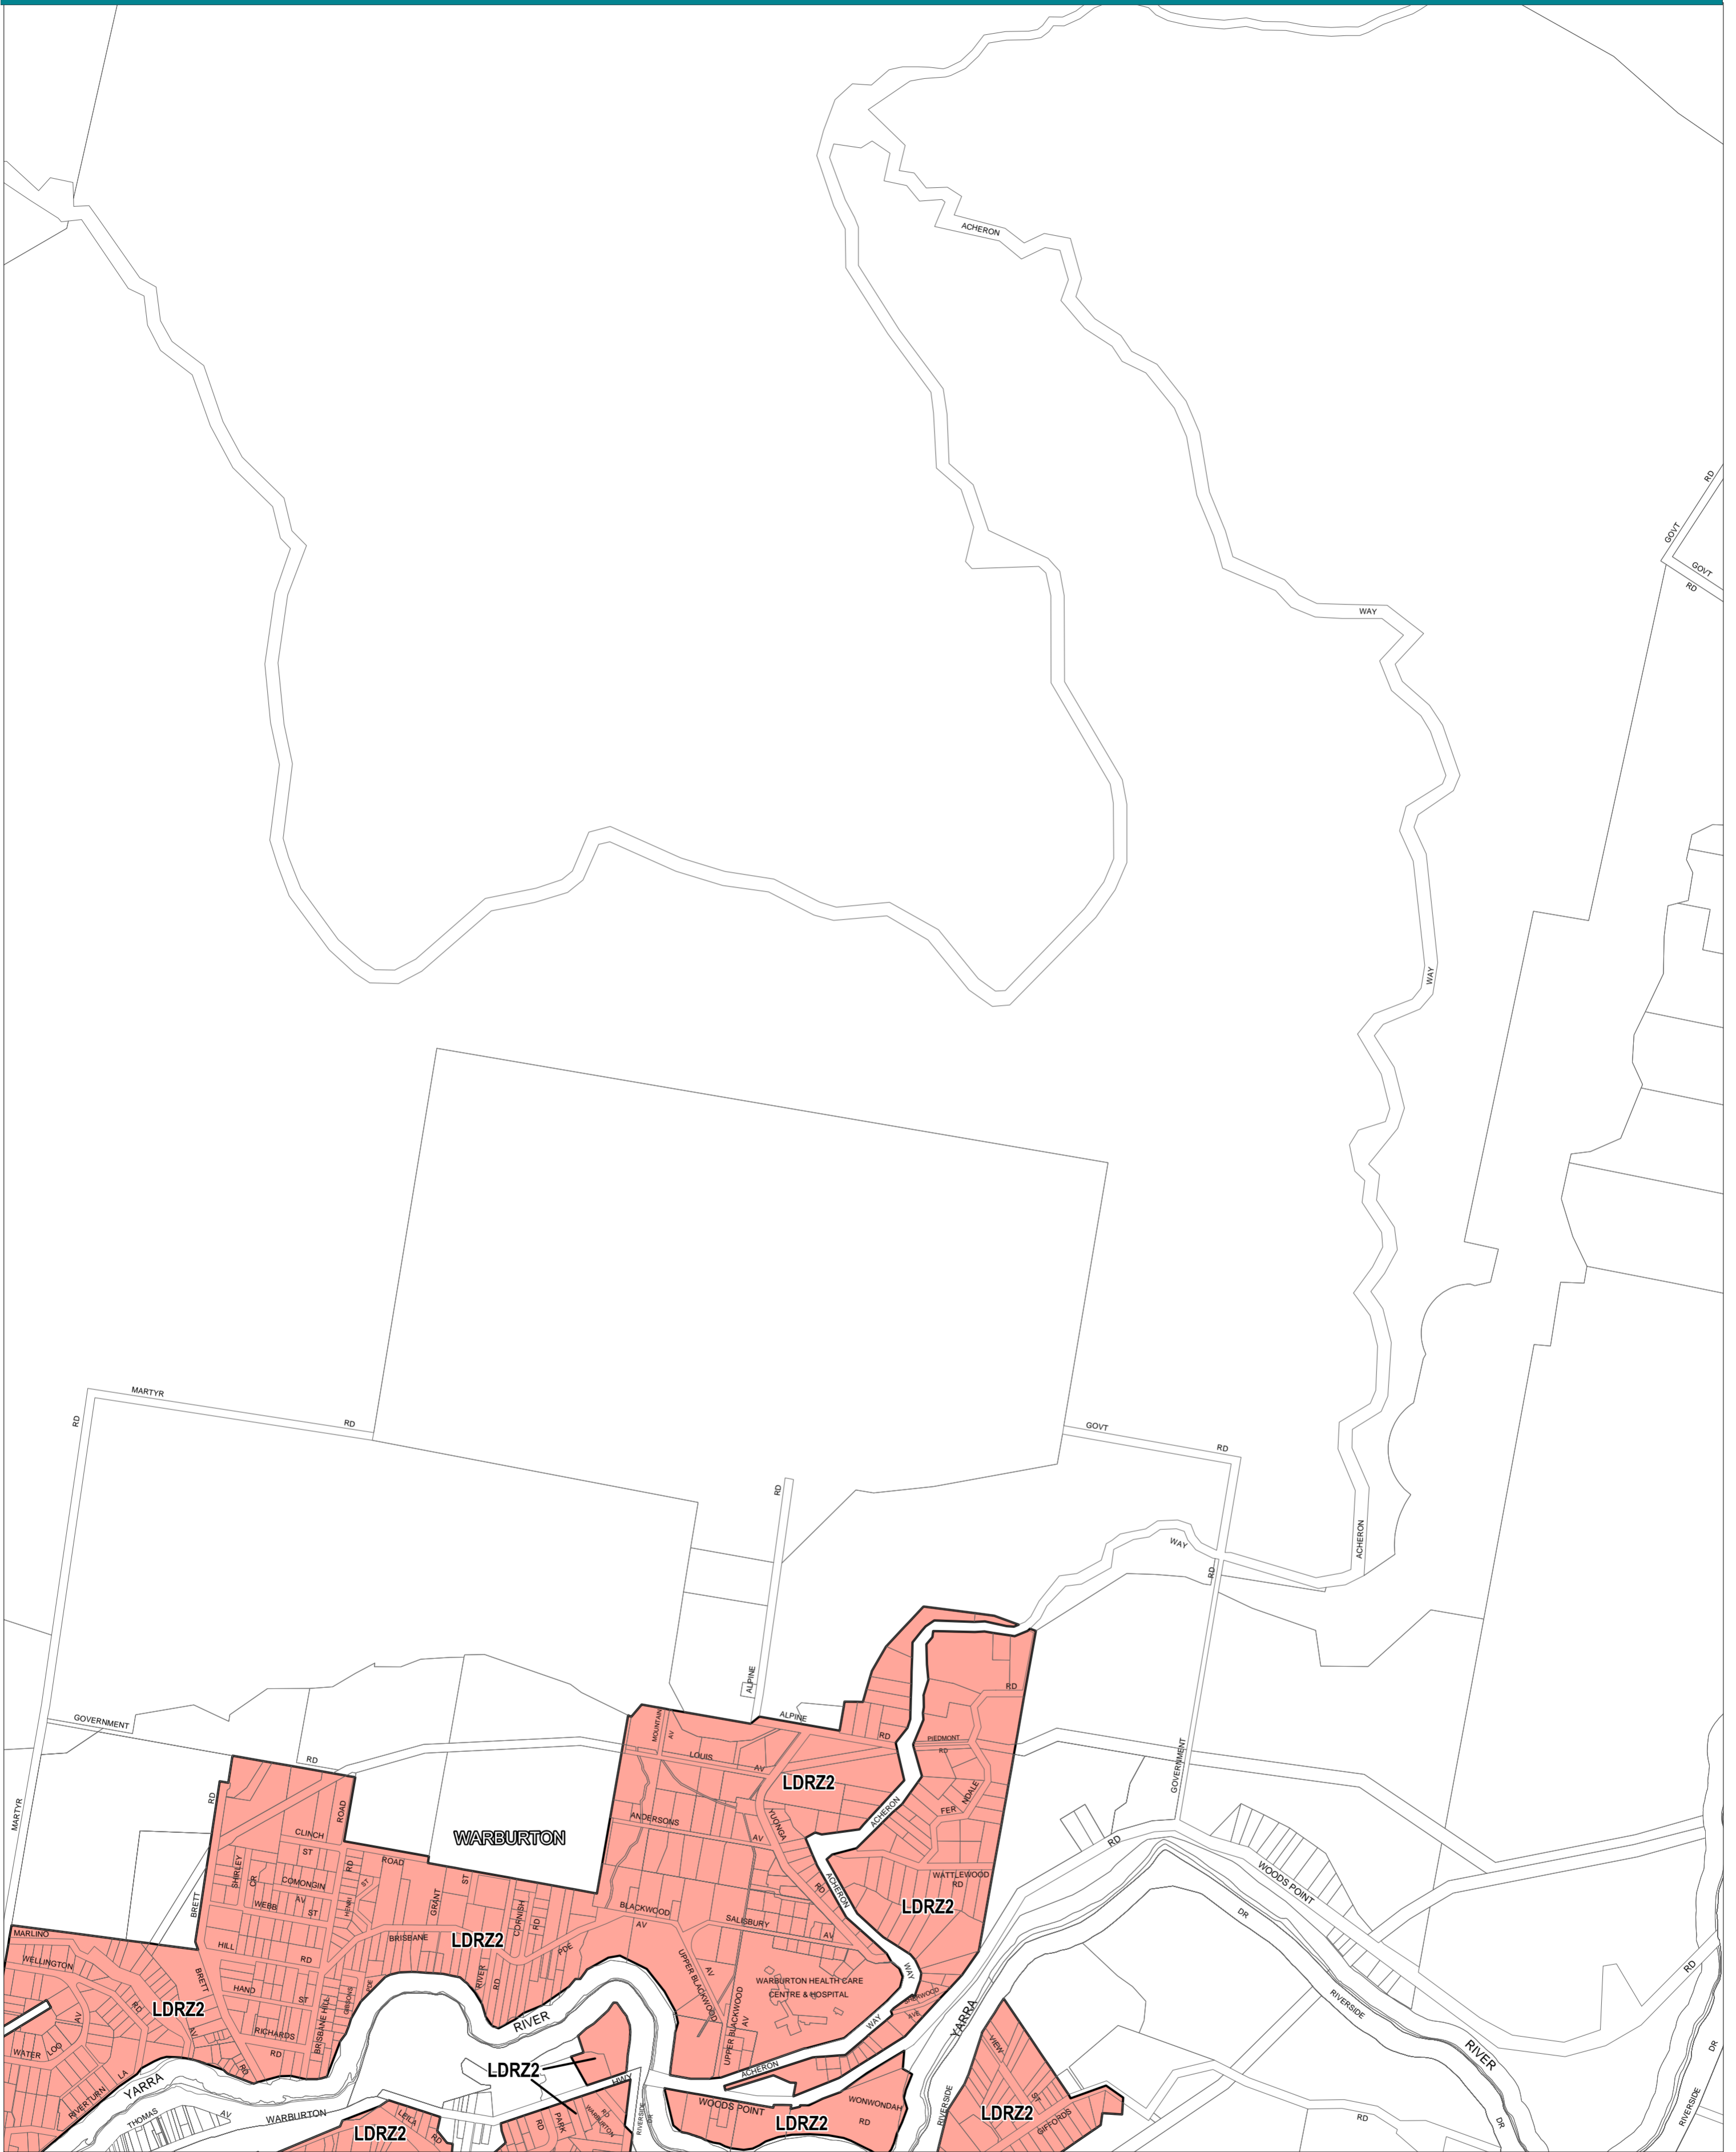

YARRA RANGES PLANNING SCHEME - LOCAL PROVISION

Residential
LDRZ2 Low Density Residential Zone - Schedule 2

--- Municipal Boundary

AUSTRALIAN MAP GRID ZONE 55

PREPARED BY: Planning Mapping Services

Environment,
Land, Water
and Planning

INDEX TO ADJOINING
METRIC SERIES MAP

Printed: 30/8/2016

AMENDMENT C143