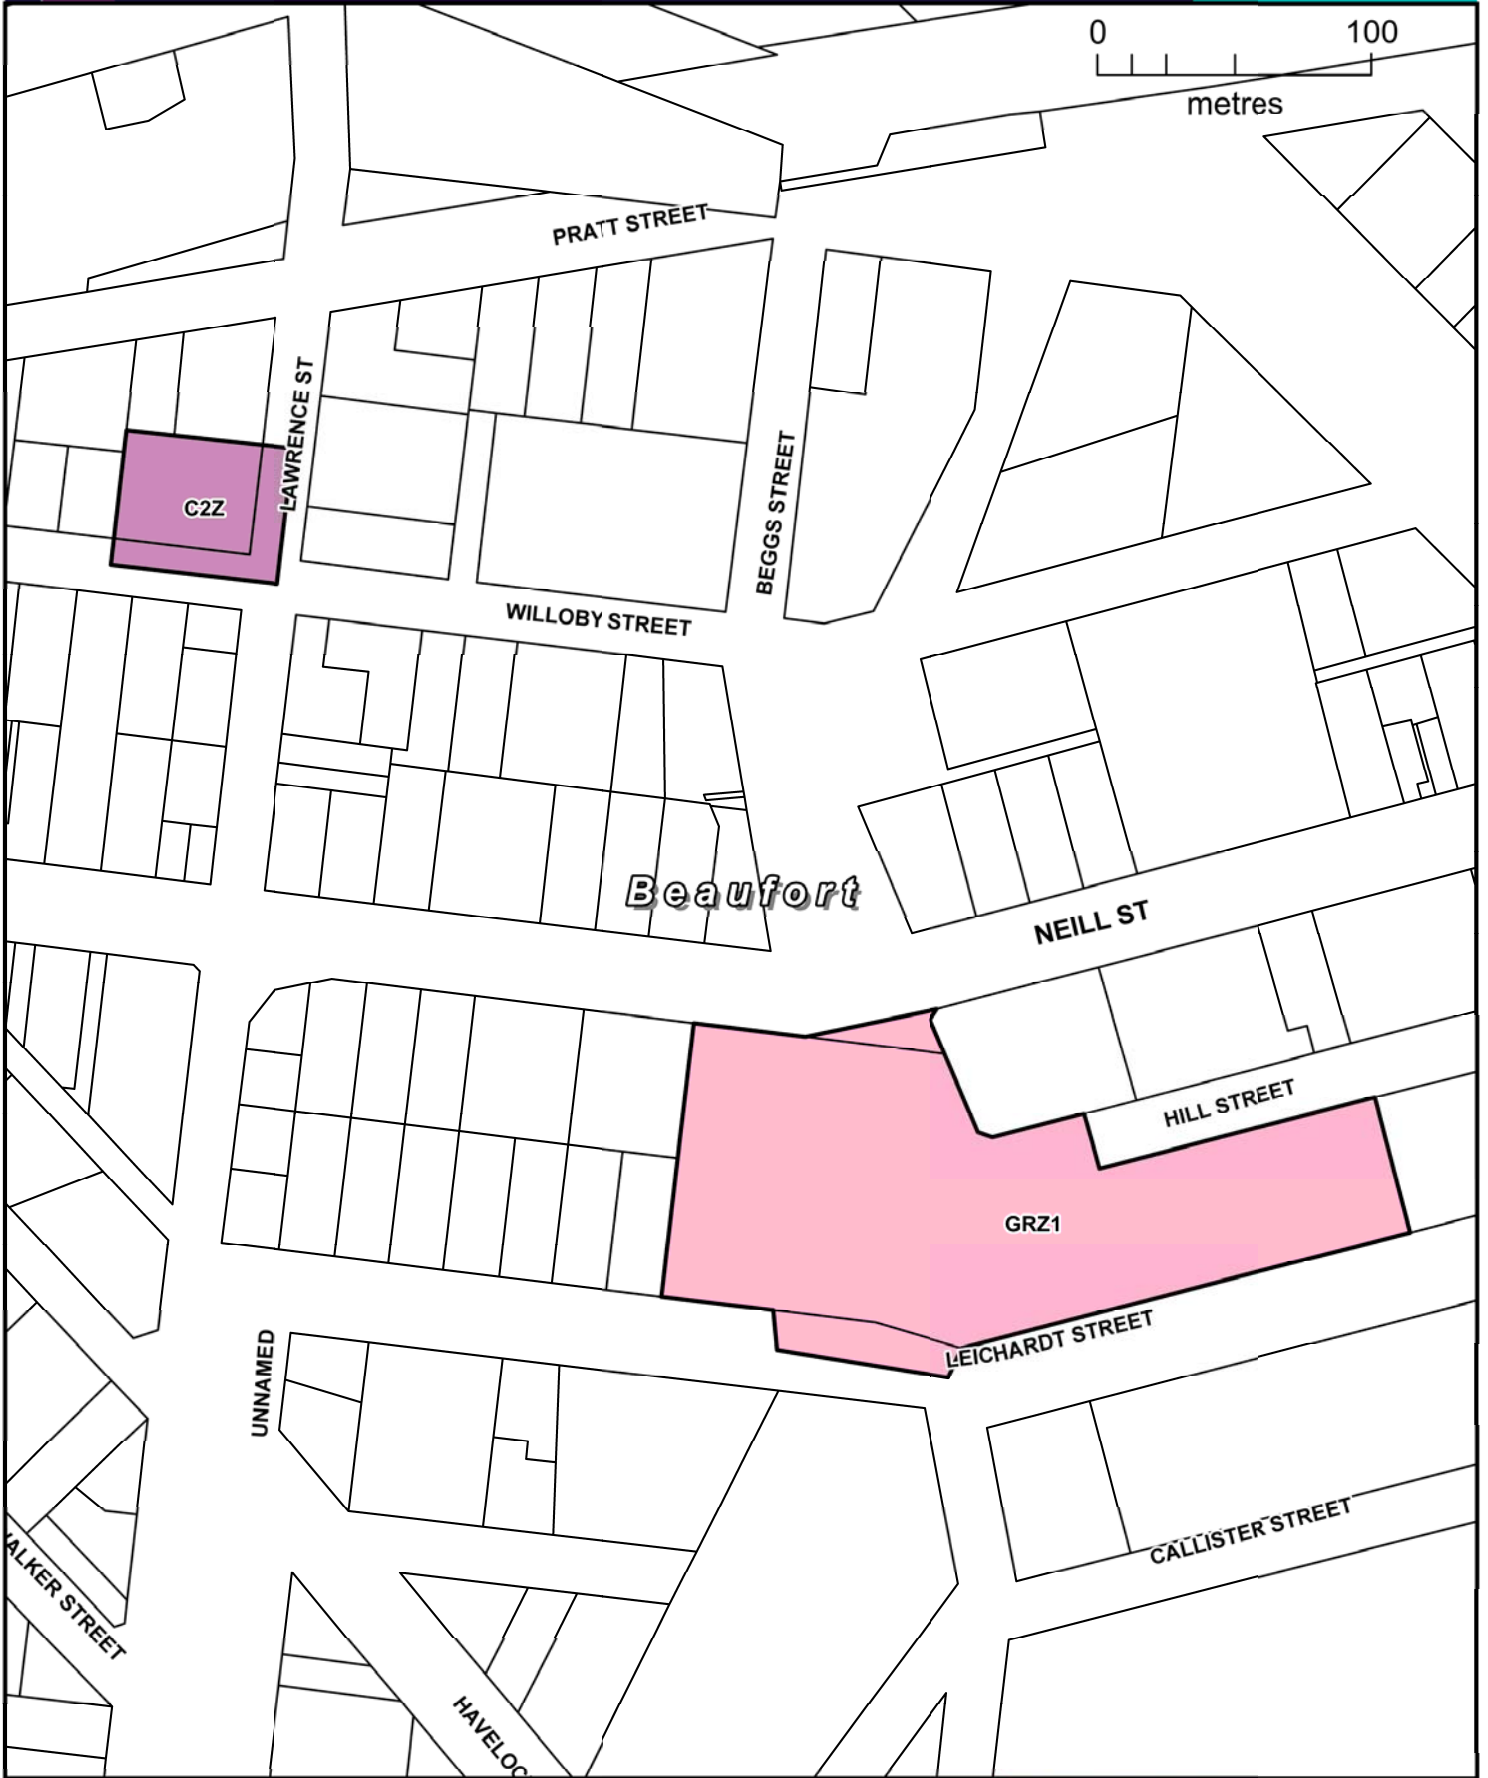

PYRENEES PLANNING SCHEME

LEGEND

-  GRZ1 GENERAL RESIDENTIAL ZONE - SCHEDULE 1
-  C22 COMMERCIAL 2 ZONE

Part of Planning Scheme Map 20

AMENDMENT C43