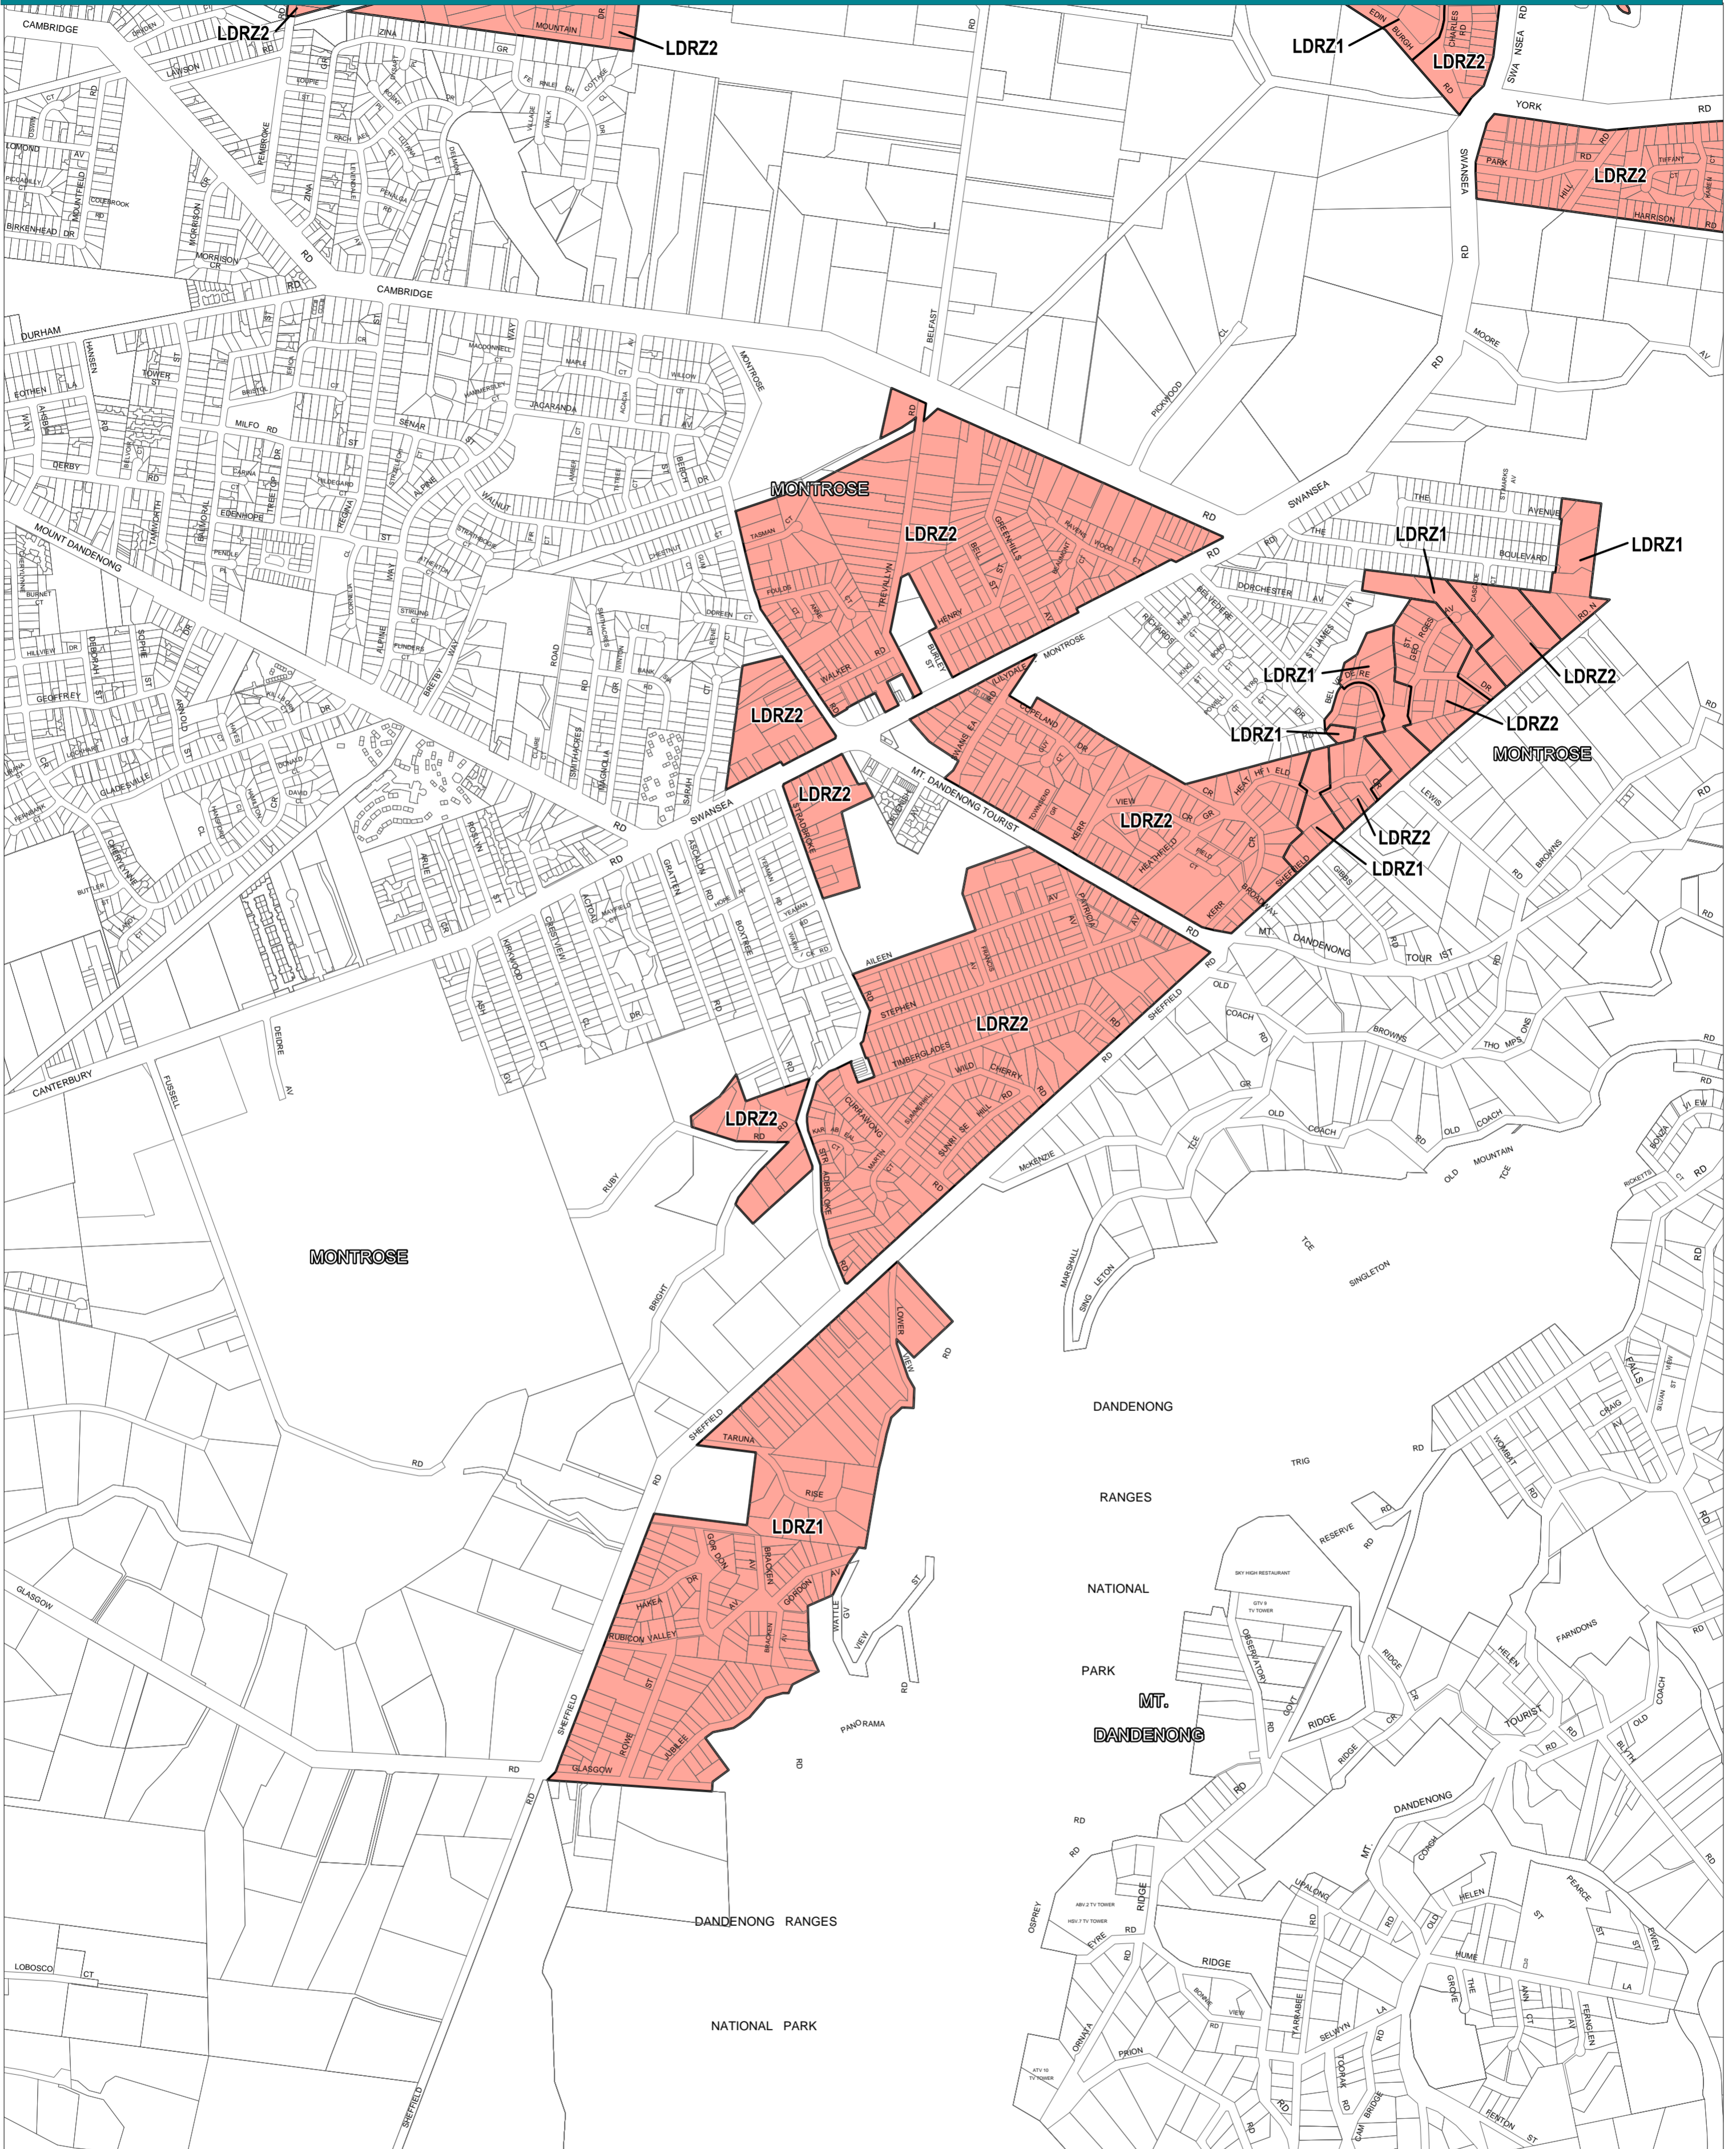

YARRA RANGES PLANNING SCHEME - LOCAL PROVISION

Residential		Municipal Boundary
LDRZ1	Low Density Residential Zone - Schedule 1	 Municipal Boundary
LDRZ2	Low Density Residential Zone - Schedule 2	

AUSTRALIAN MAP GRID ZONE 55

PREPARED BY: Planning Mapping Services

Environment, Land, Water and Planning

Printed: 30/8/2016

AMENDMENT C143