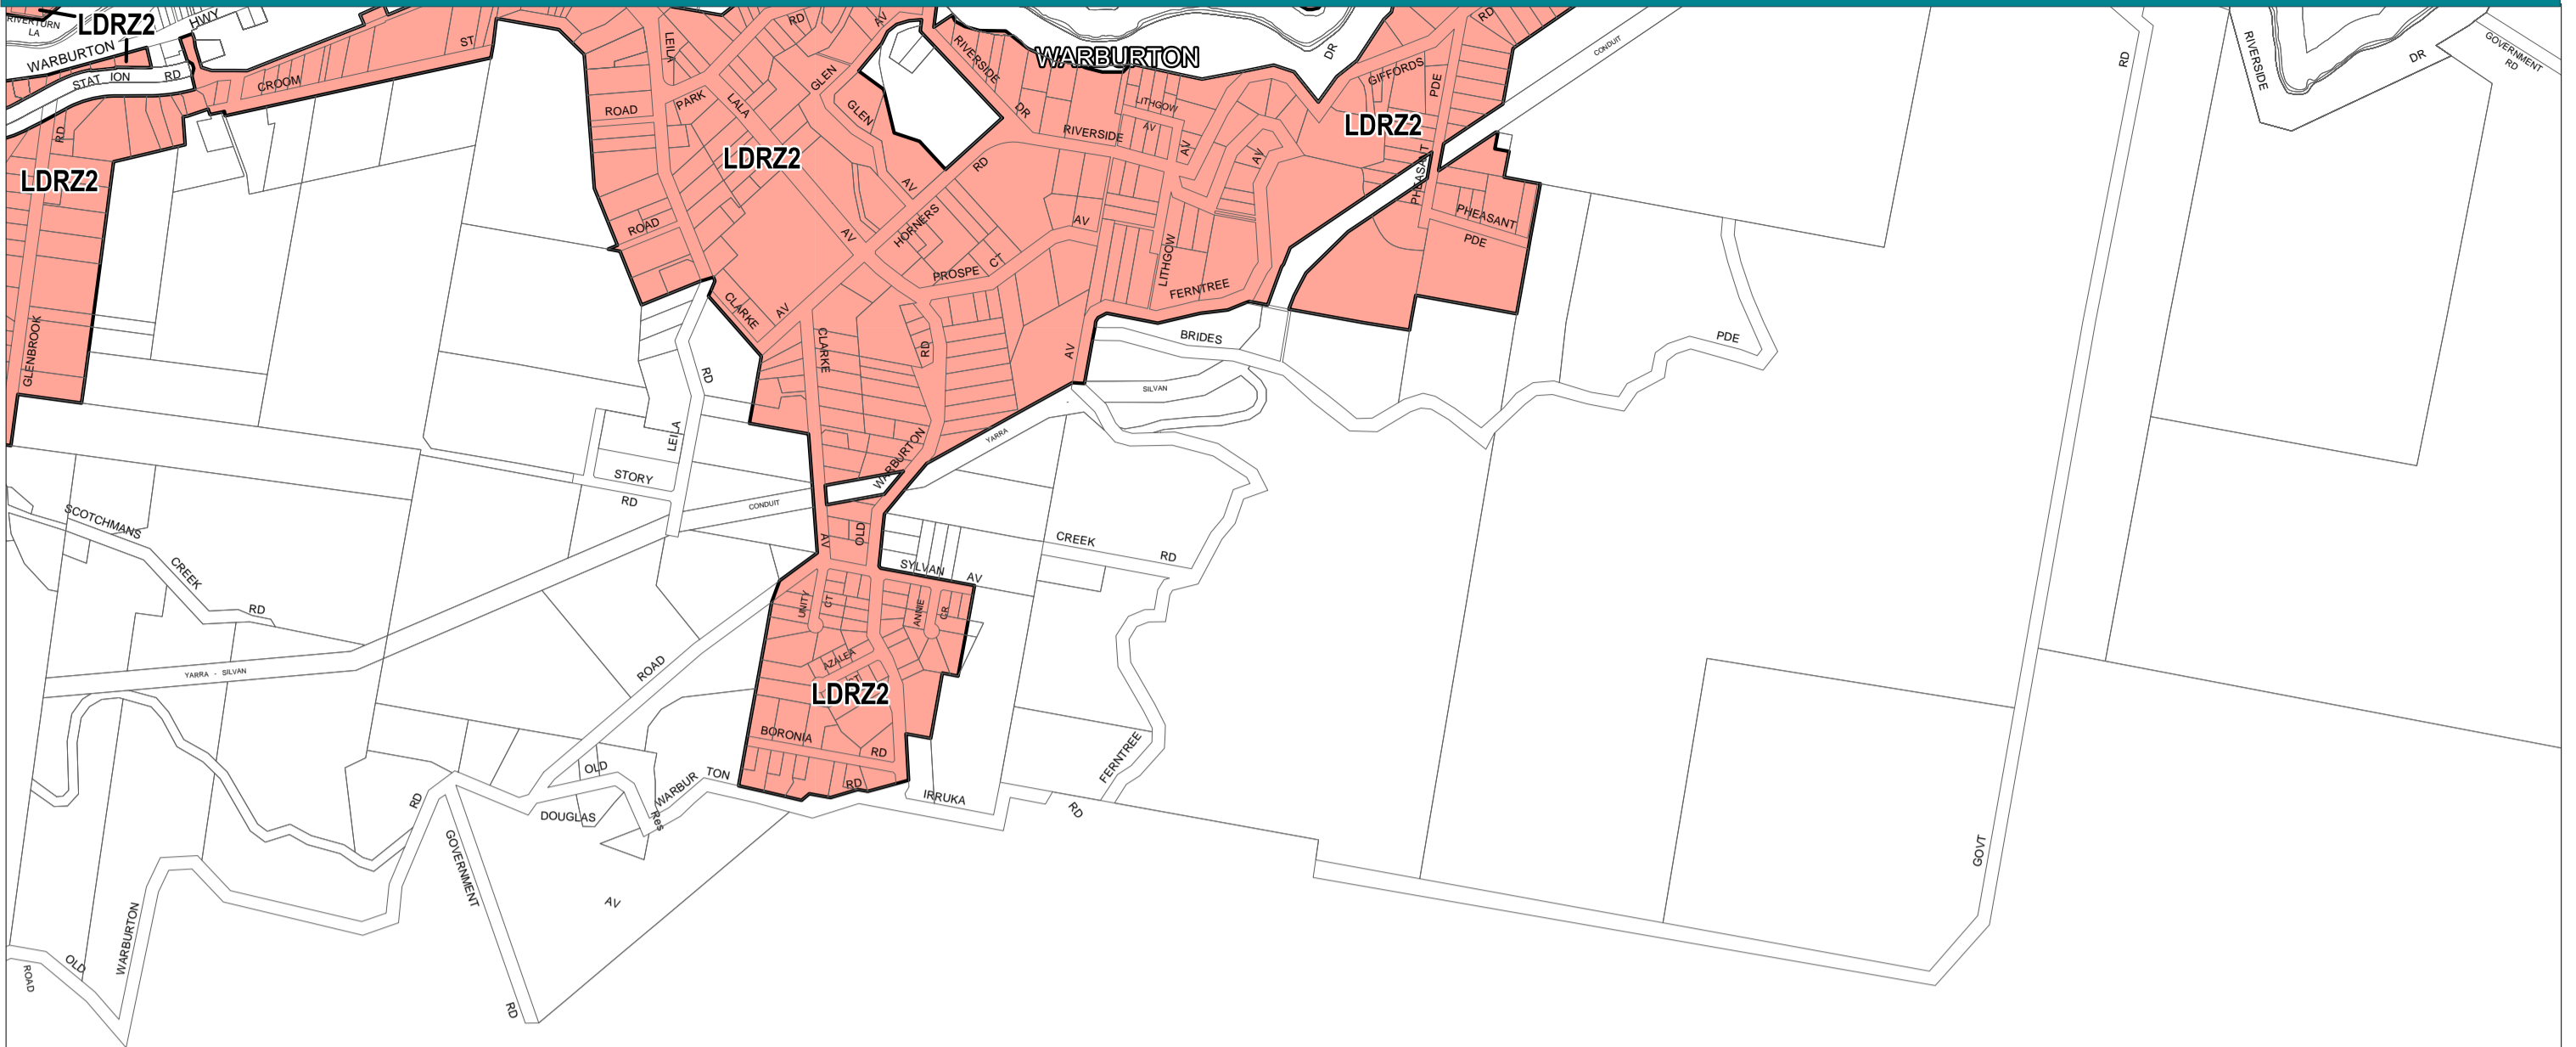

YARRA RANGES PLANNING SCHEME - LOCAL PROVISION

STATE

FOREST

Residential
LDRZ2 Low Density Residential Zone - Schedule 2

--- Municipal Boundary

AUSTRALIAN MAP GRID ZONE 55

PREPARED BY: Planning Mapping Services

Environment,
Land, Water
and Planning

INDEX TO ADJOINING
METRIC SERIES MAP

Printed: 30/8/2016

AMENDMENT C143